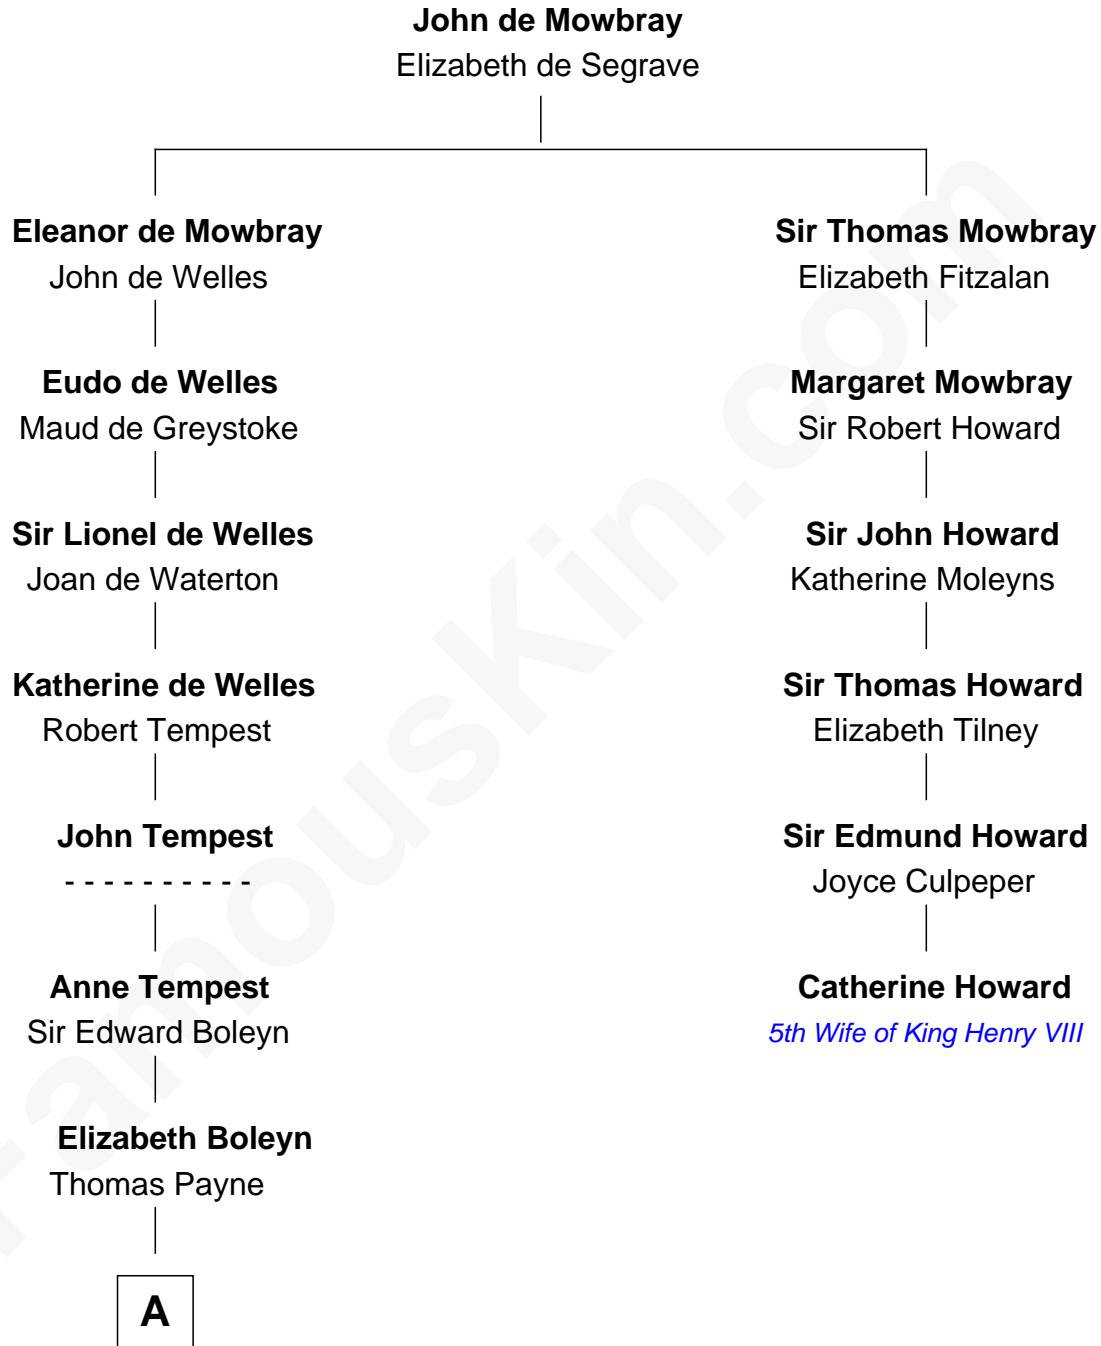

FamousKin.com

Relationship Chart of

Bill Weld

68th Governor of Massachusetts

5th cousin 15 times removed of

Catherine Howard

5th Wife of King Henry VIII

B

John Gelston Floyd

Julia Floyd DuBois

Cornelia DuBois Floyd

John Treadwell Nichols

Mary Blake Nichols

David Weld

Bill Weld

68th Governor of Massachusetts