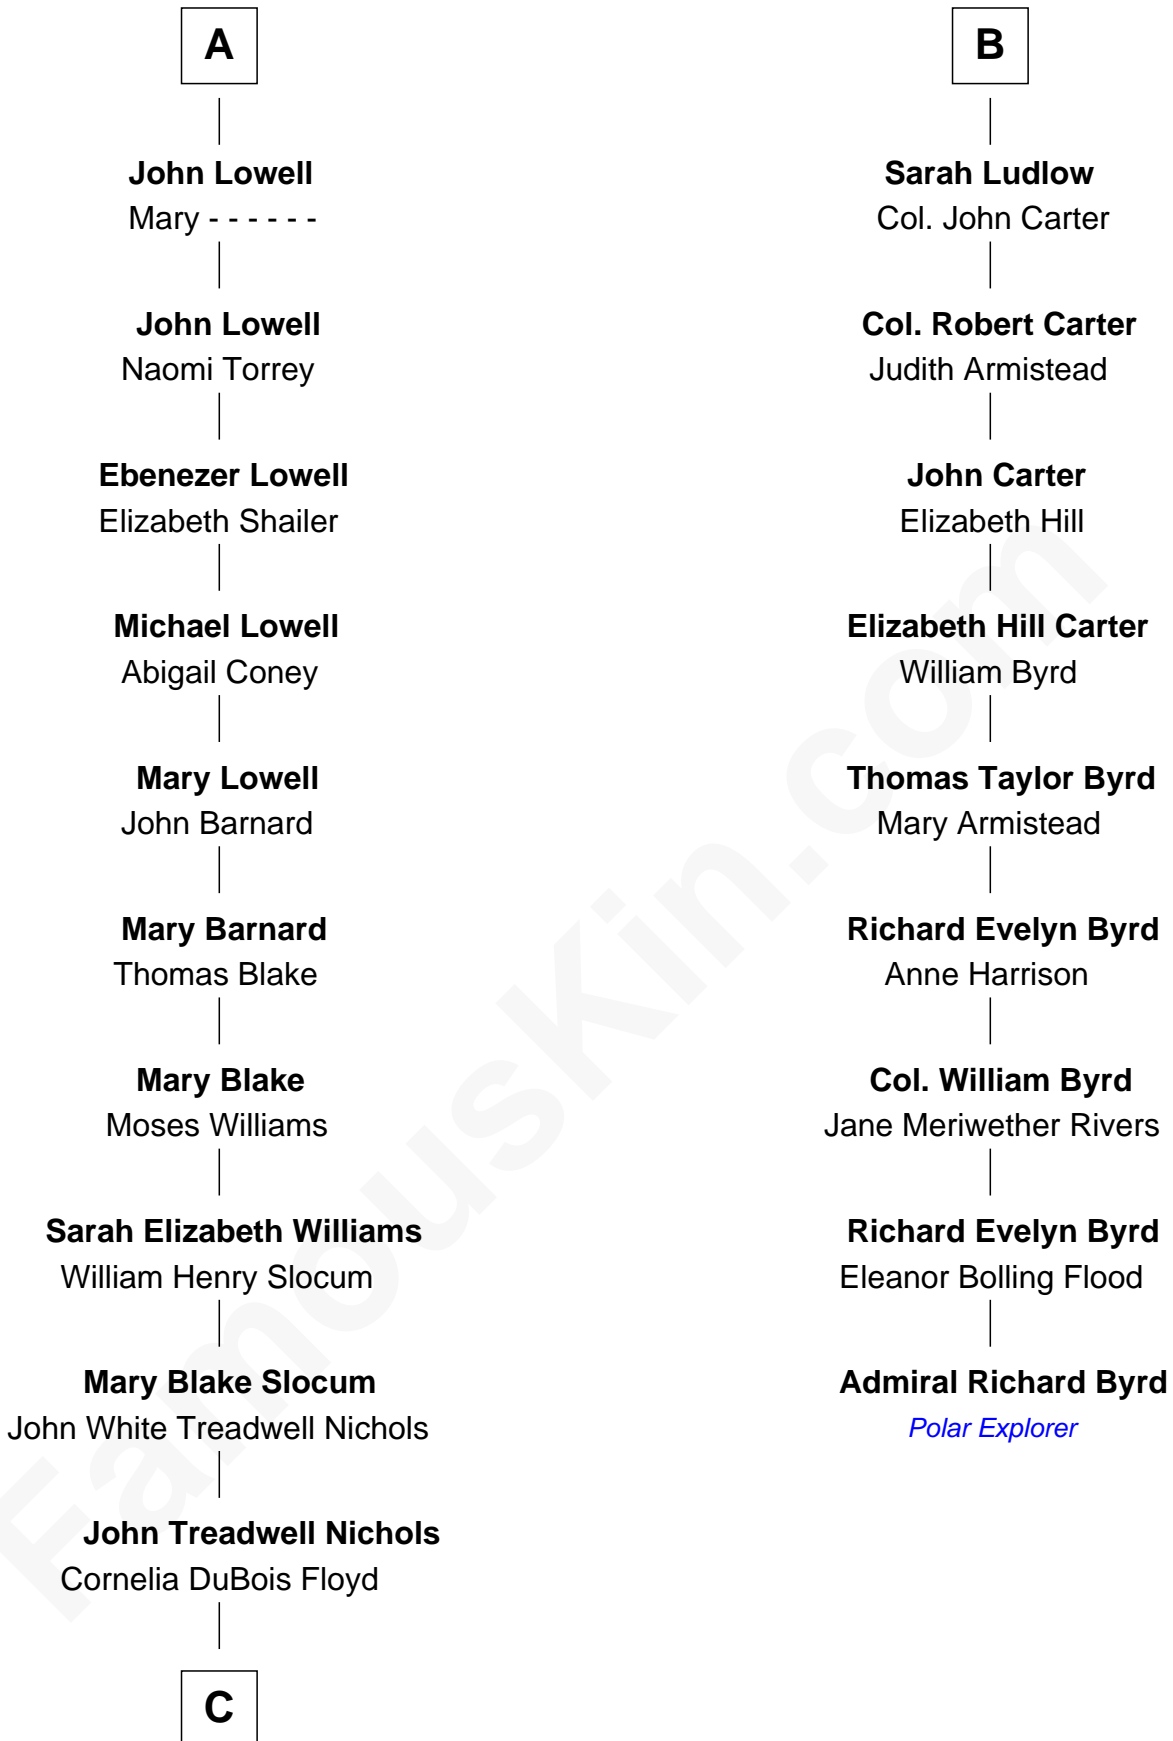

# FamousKin.com Relationship Chart of

**Bill Weld**

*68th Governor of Massachusetts*

15th cousin 3 times removed of

**Admiral Richard Byrd**

*Polar Explorer*

**Sir Hugh Luttrell**  
Catherine de Beaumont

**Sir John Luttrell**  
Margaret Touchet

**Elizabeth Luttrell**  
John Stratton

**Sir James Luttrell**  
Elizabeth Courtnay

**Elizabeth Stratton**  
John Andrews

**Sir Hugh Luttrell**  
Margaret Hill

**Elizabeth Andrews**  
Sir Thomas de Windsor

**Eleanor Luttrell**  
Roger Yorke

**Sir Andrews de Windsor**  
Elizabeth Blount

**Elizabeth Yorke**  
Edmund Percival

**Edith Windsor**  
George Ludlow

**Christian Percival**  
Richard Lowle

**Thomas Ludlow**  
Jane Pyle

**Percival Lowell**  
Rebecca - - - - -

**Gabriel Ludlow**  
Phillis - - - - -

**A**

**B**

**C**

—  
**Mary Blake Nichols**

David Weld

—  
**Bill Weld**