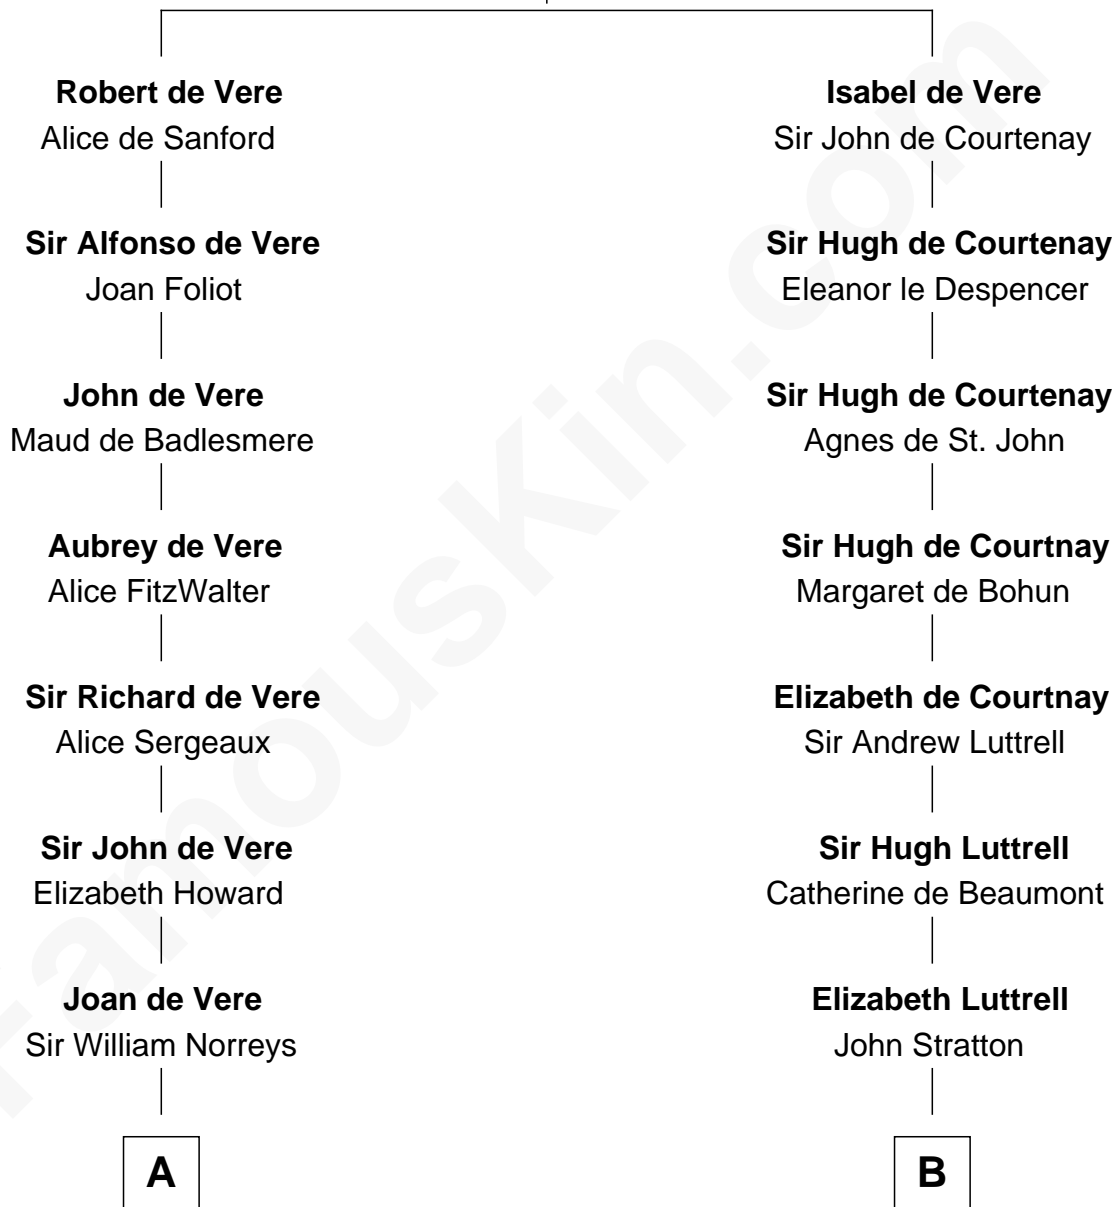

FamousKin.com Relationship Chart of

Bill Weld

68th Governor of Massachusetts

21st cousin of

Admiral Richard Byrd

Polar Explorer

Hugh de Vere
Hawise de Quincy

C

Sarah Sumner
Thomas Swan Weld

Dr. Francis Minot Weld
Fanny Elizabeth Bartholomew

Francis Minot Weld
Margaret Low White

David Weld
Mary Blake Nichols

Bill Weld
68th Governor of Massachusetts

D

Thomas Taylor Byrd
Mary Armistead

Richard Evelyn Byrd
Anne Harrison

Col. William Byrd
Jane Meriwether Rivers

Richard Evelyn Byrd
Eleanor Bolling Flood

Admiral Richard Byrd
Polar Explorer