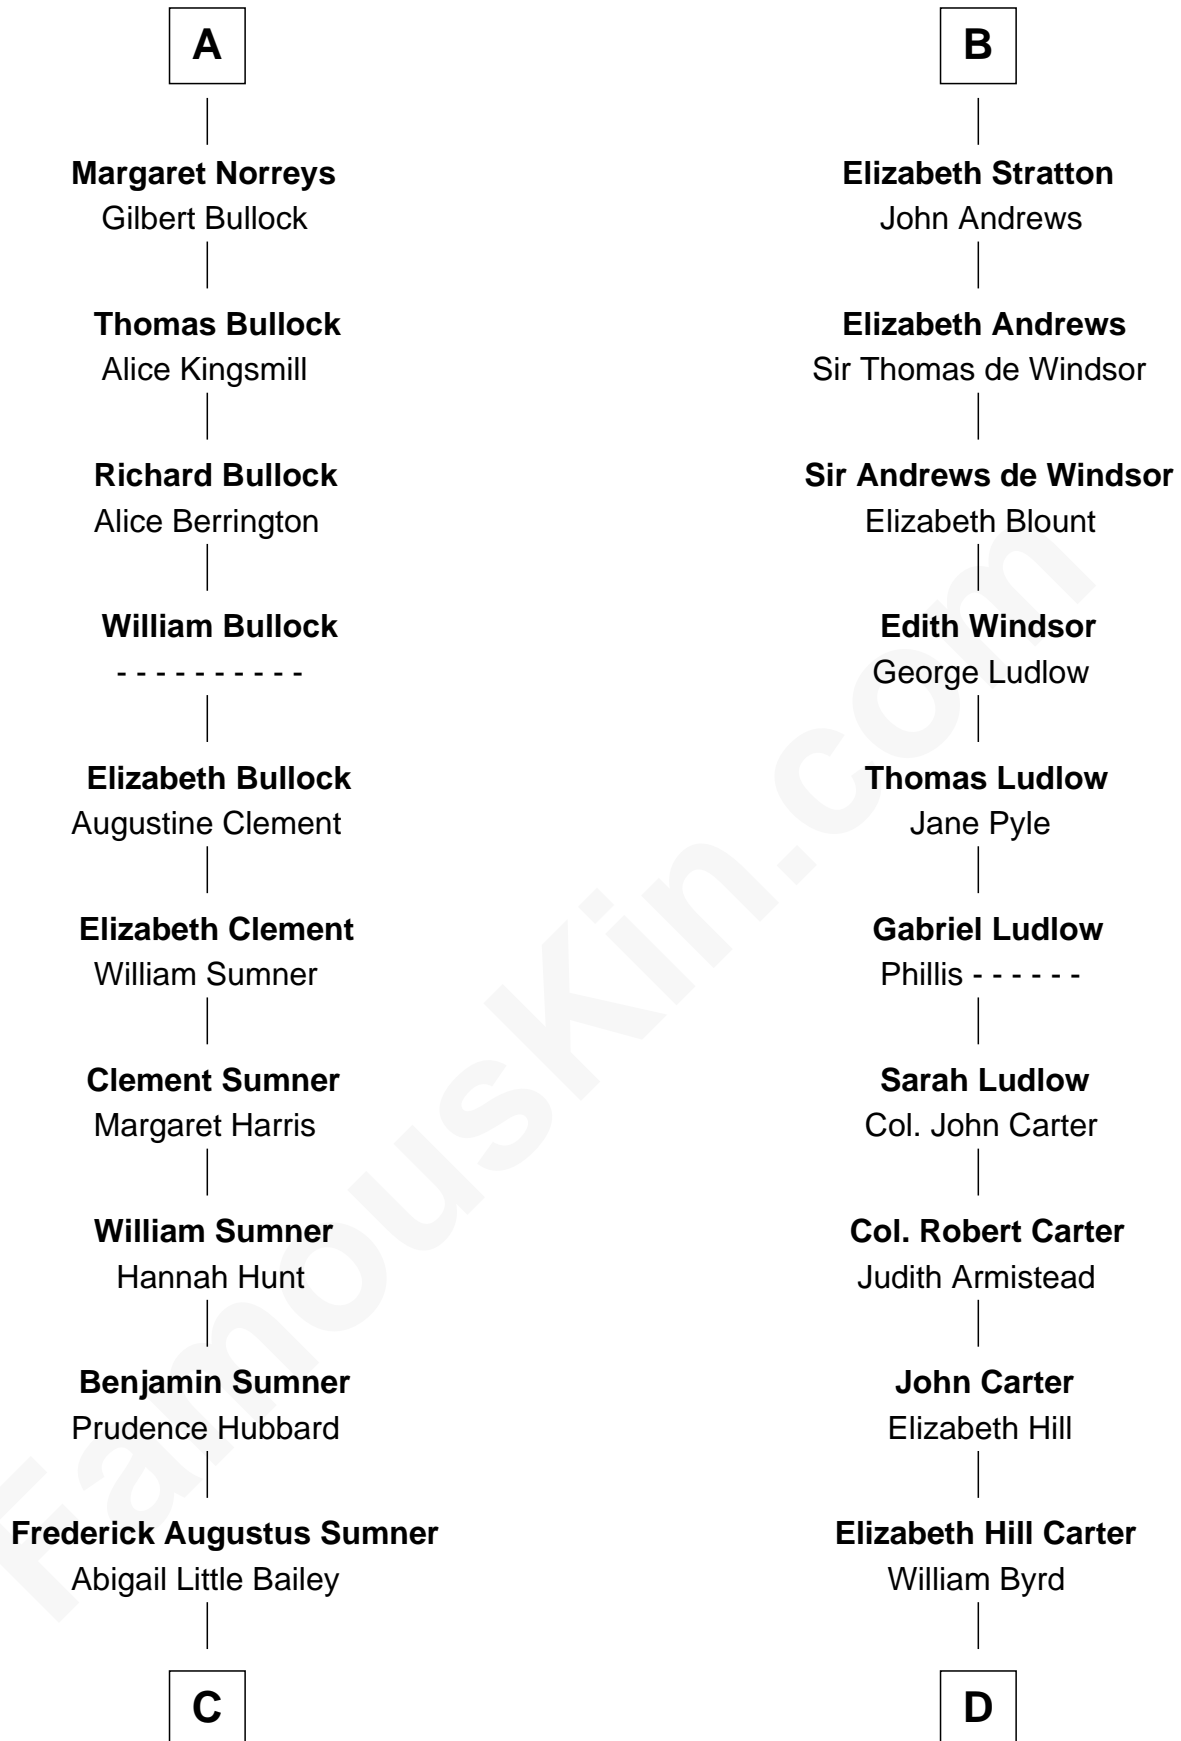

FamousKin.com Relationship Chart of

Bill Weld

68th Governor of Massachusetts

21st cousin of

Admiral Richard Byrd

Polar Explorer

Hugh de Vere
Hawise de Quincy

C

Sarah Sumner
Thomas Swan Weld

Dr. Francis Minot Weld
Fanny Elizabeth Bartholomew

Francis Minot Weld
Margaret Low White

David Weld
Mary Blake Nichols

Bill Weld
68th Governor of Massachusetts

D

Thomas Taylor Byrd
Mary Armistead

Richard Evelyn Byrd
Anne Harrison

Col. William Byrd
Jane Meriwether Rivers

Richard Evelyn Byrd
Eleanor Bolling Flood

Admiral Richard Byrd
Polar Explorer