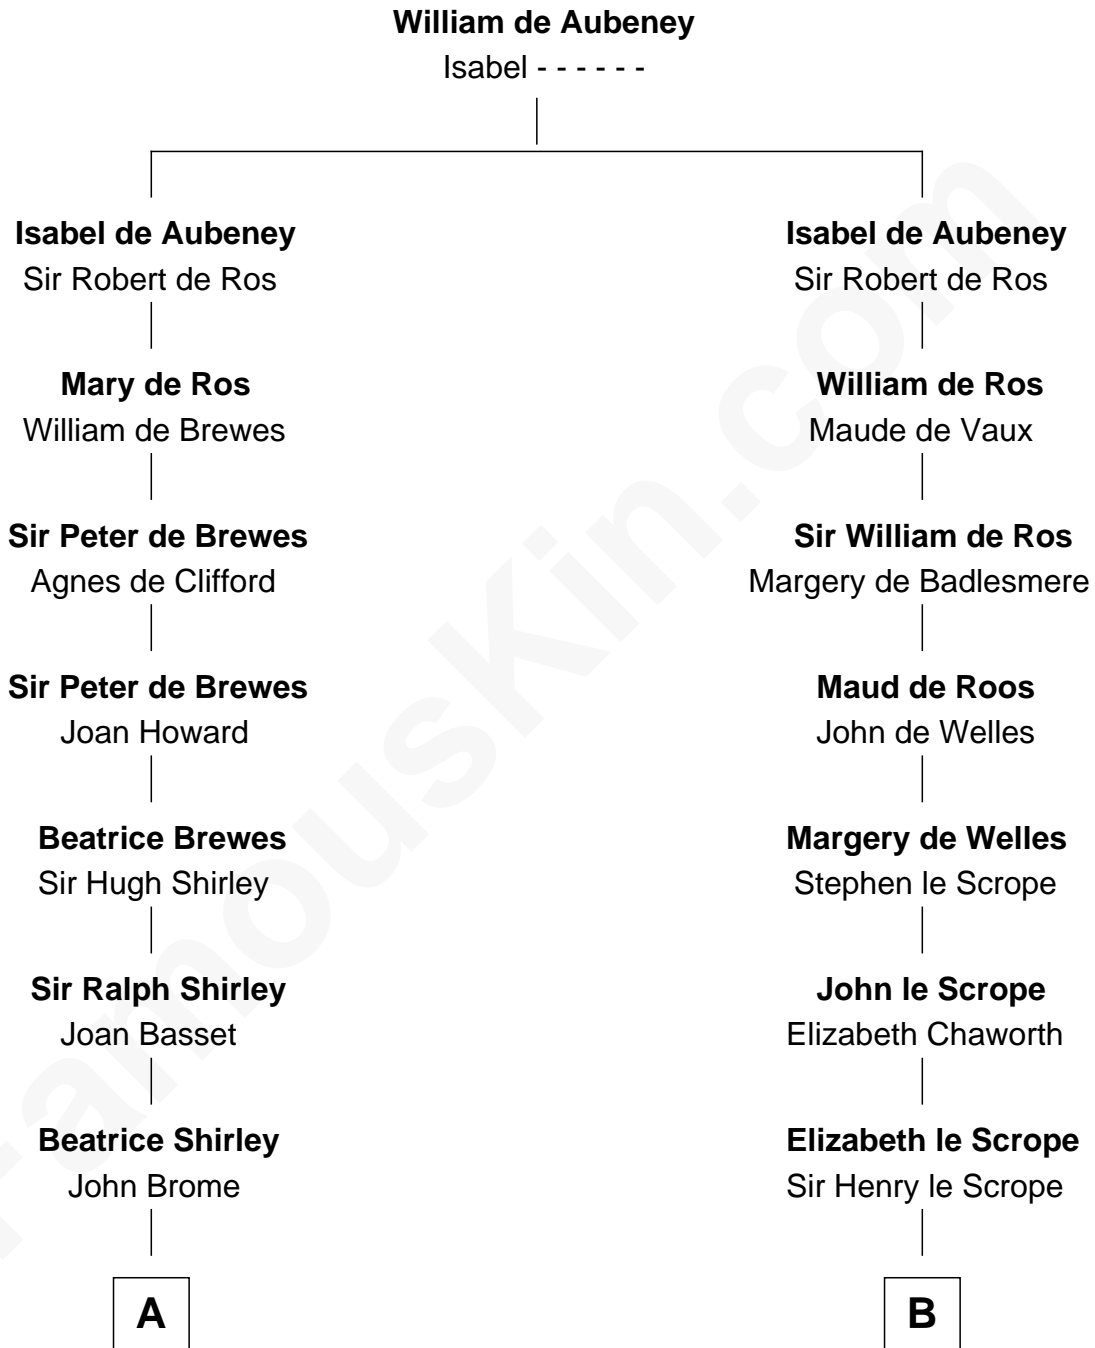

FamousKin.com Relationship Chart of

Bill Weld

68th Governor of Massachusetts

20th cousin 1 time removed of

Admiral Richard Byrd

Polar Explorer

C

Thomas Swan Weld

Sarah Sumner

Dr. Francis Minot Weld

Fanny Elizabeth Bartholomew

Francis Minot Weld

Margaret Low White

David Weld

Mary Blake Nichols

Bill Weld