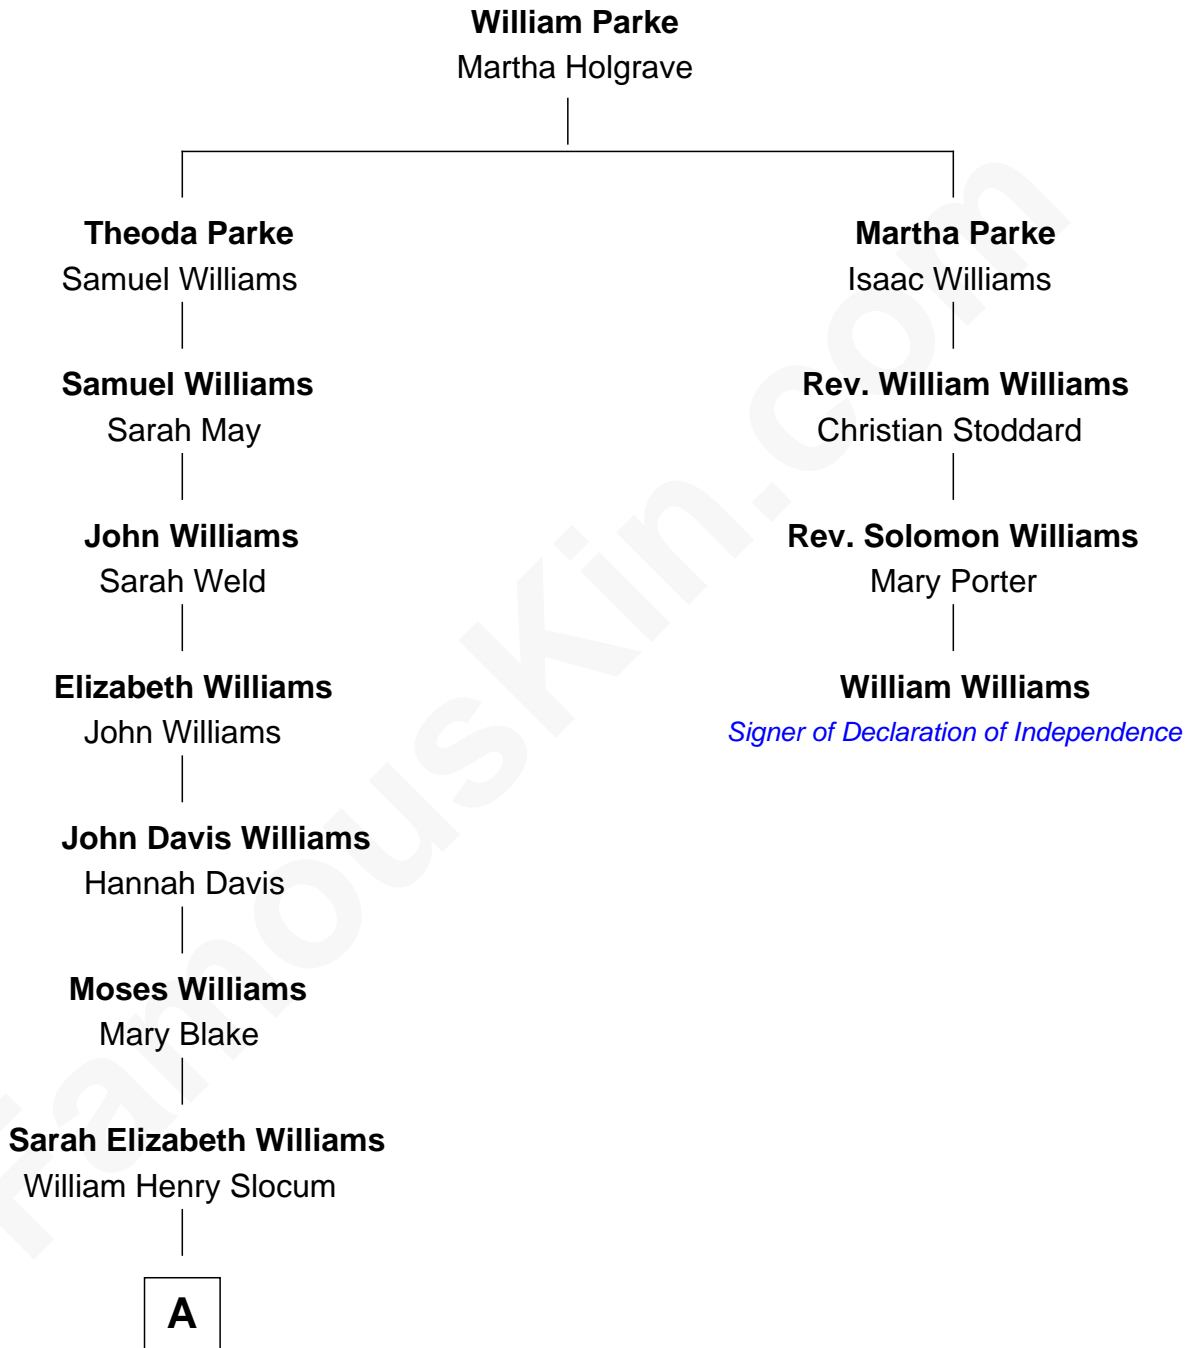

FamousKin.com

Relationship Chart of

Bill Weld

68th Governor of Massachusetts

3rd cousin 7 times removed of

William Williams

Signer of the Declaration of Independence

A

—
Mary Blake Slocum
John White Treadwell Nichols

—
John Treadwell Nichols
Cornelia DuBois Floyd

—
Mary Blake Nichols
David Weld

—
Bill Weld
68th Governor of Massachusetts

FamousKin.com