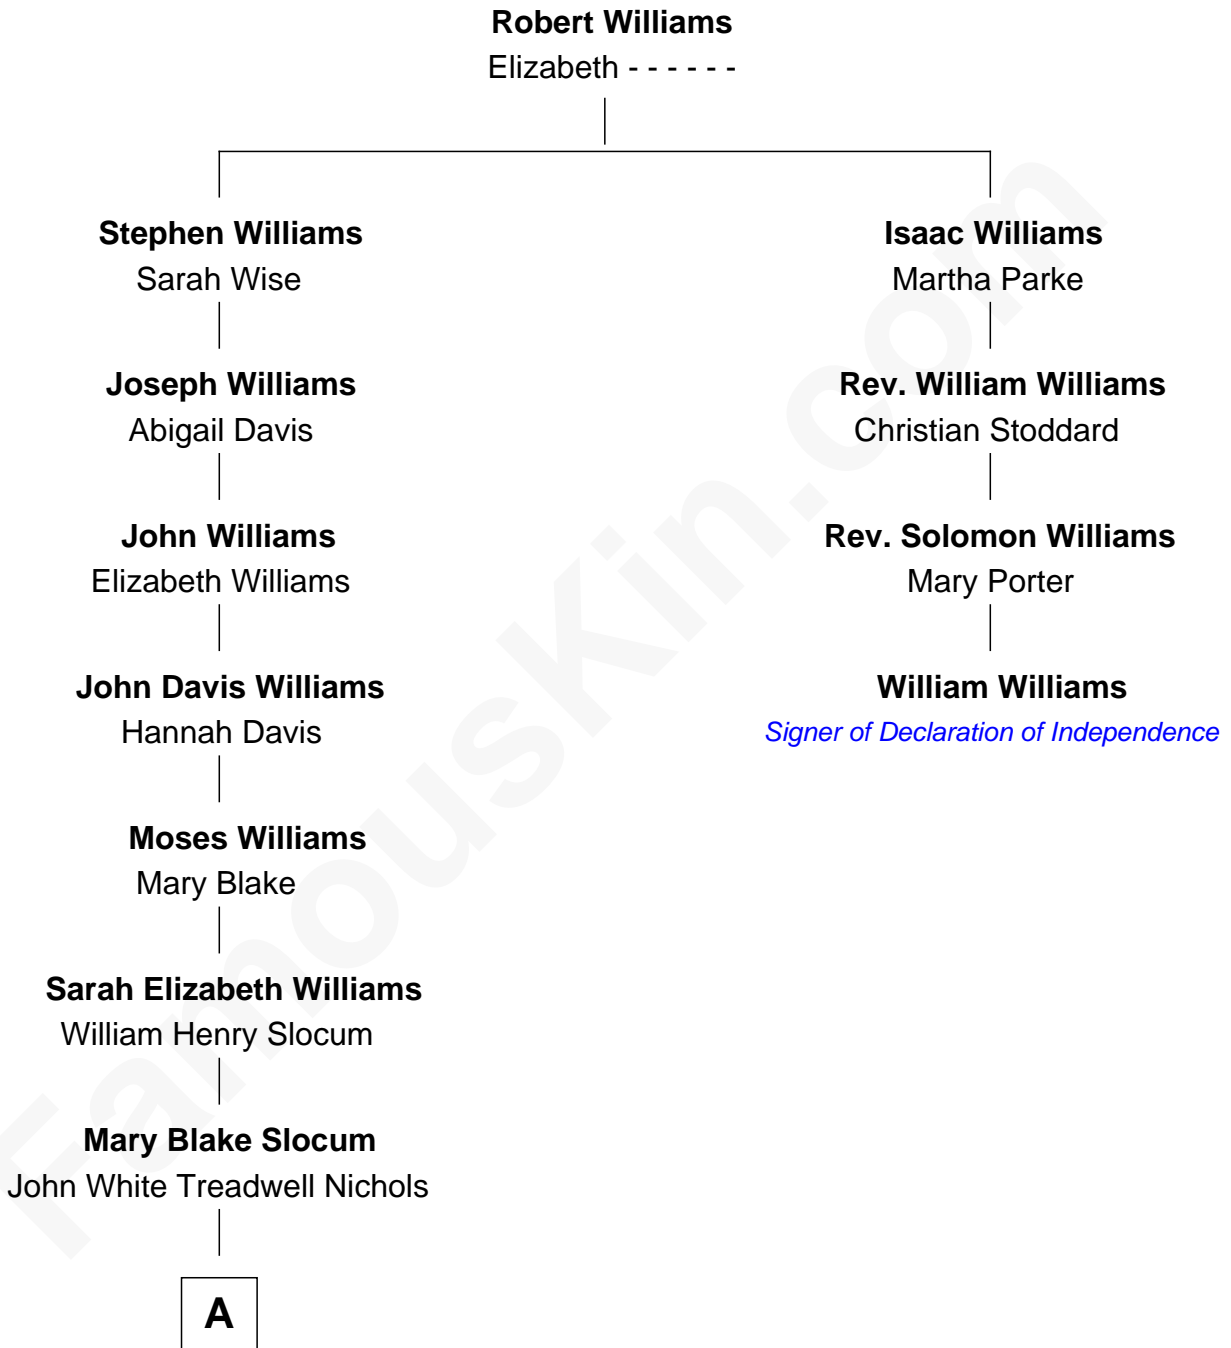

FamousKin.com

Relationship Chart of

Bill Weld

68th Governor of Massachusetts

3rd cousin 6 times removed of

William Williams

Signer of the Declaration of Independence

A

—
John Treadwell Nichols

Cornelia DuBois Floyd

—
Mary Blake Nichols

David Weld

—
Bill Weld

68th Governor of Massachusetts

FamousKin.com