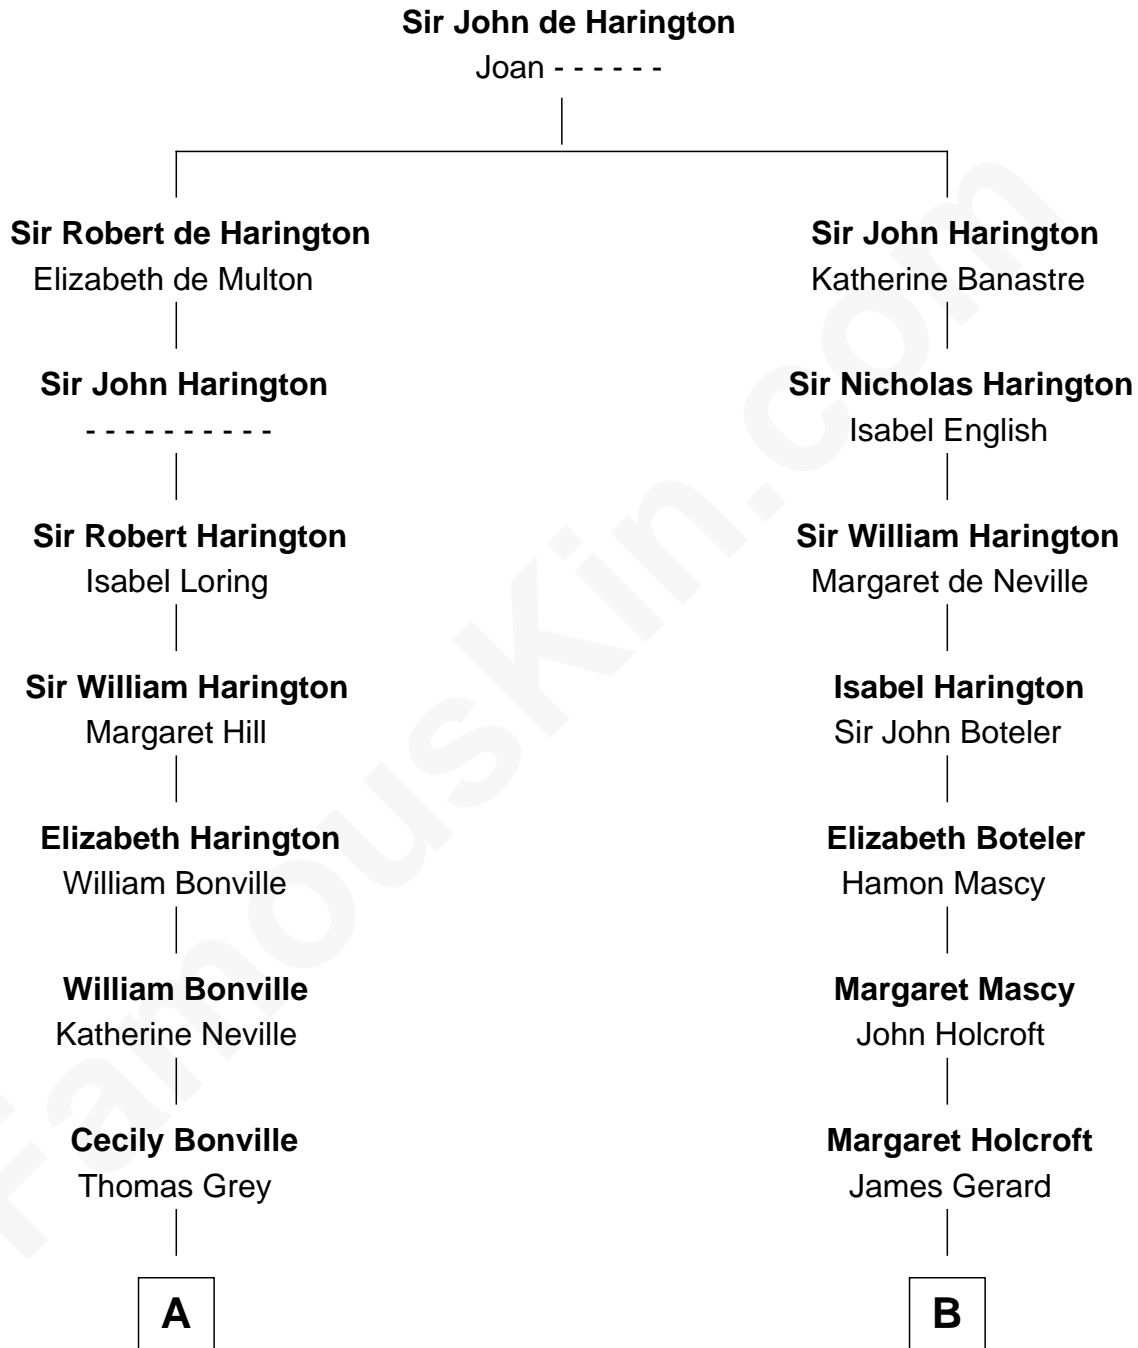

FamousKin.com

Relationship Chart of

Bill Weld

68th Governor of Massachusetts
17th cousin 4 times removed of

Ellen (Herndon) Arthur
Wife of President Chester A. Arthur

C

Harriet Low
John Babcock Hillard

Harriet Hillard
William Augustus White

Margaret Low White
Francis Minot Weld

David Weld
Mary Blake Nichols

Bill Weld
68th Governor of Massachusetts

FamousKin.com