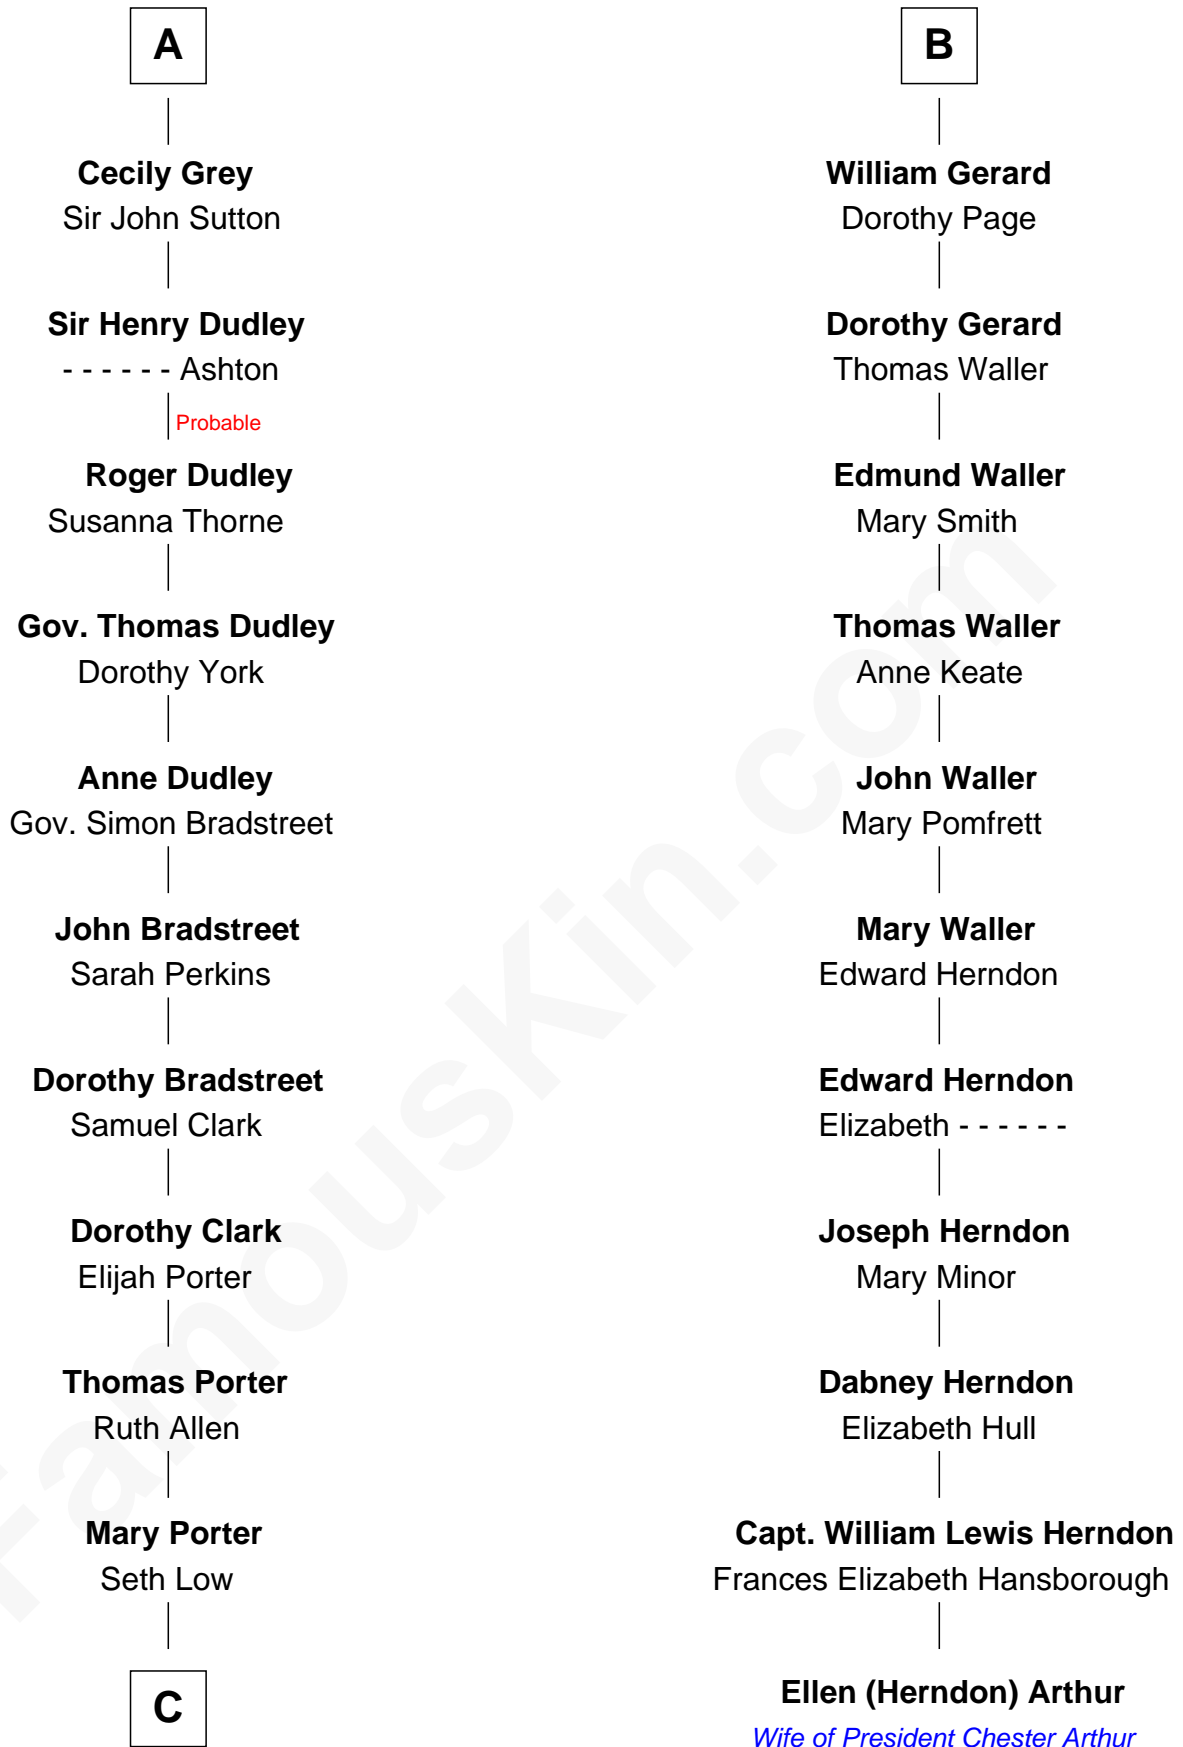

FamousKin.com

Relationship Chart of

Bill Weld

68th Governor of Massachusetts
17th cousin 4 times removed of

Ellen (Herndon) Arthur
Wife of President Chester A. Arthur

C

Harriet Low
John Babcock Hillard

Harriet Hillard
William Augustus White

Margaret Low White
Francis Minot Weld

David Weld
Mary Blake Nichols

Bill Weld
68th Governor of Massachusetts

FamousKin.com