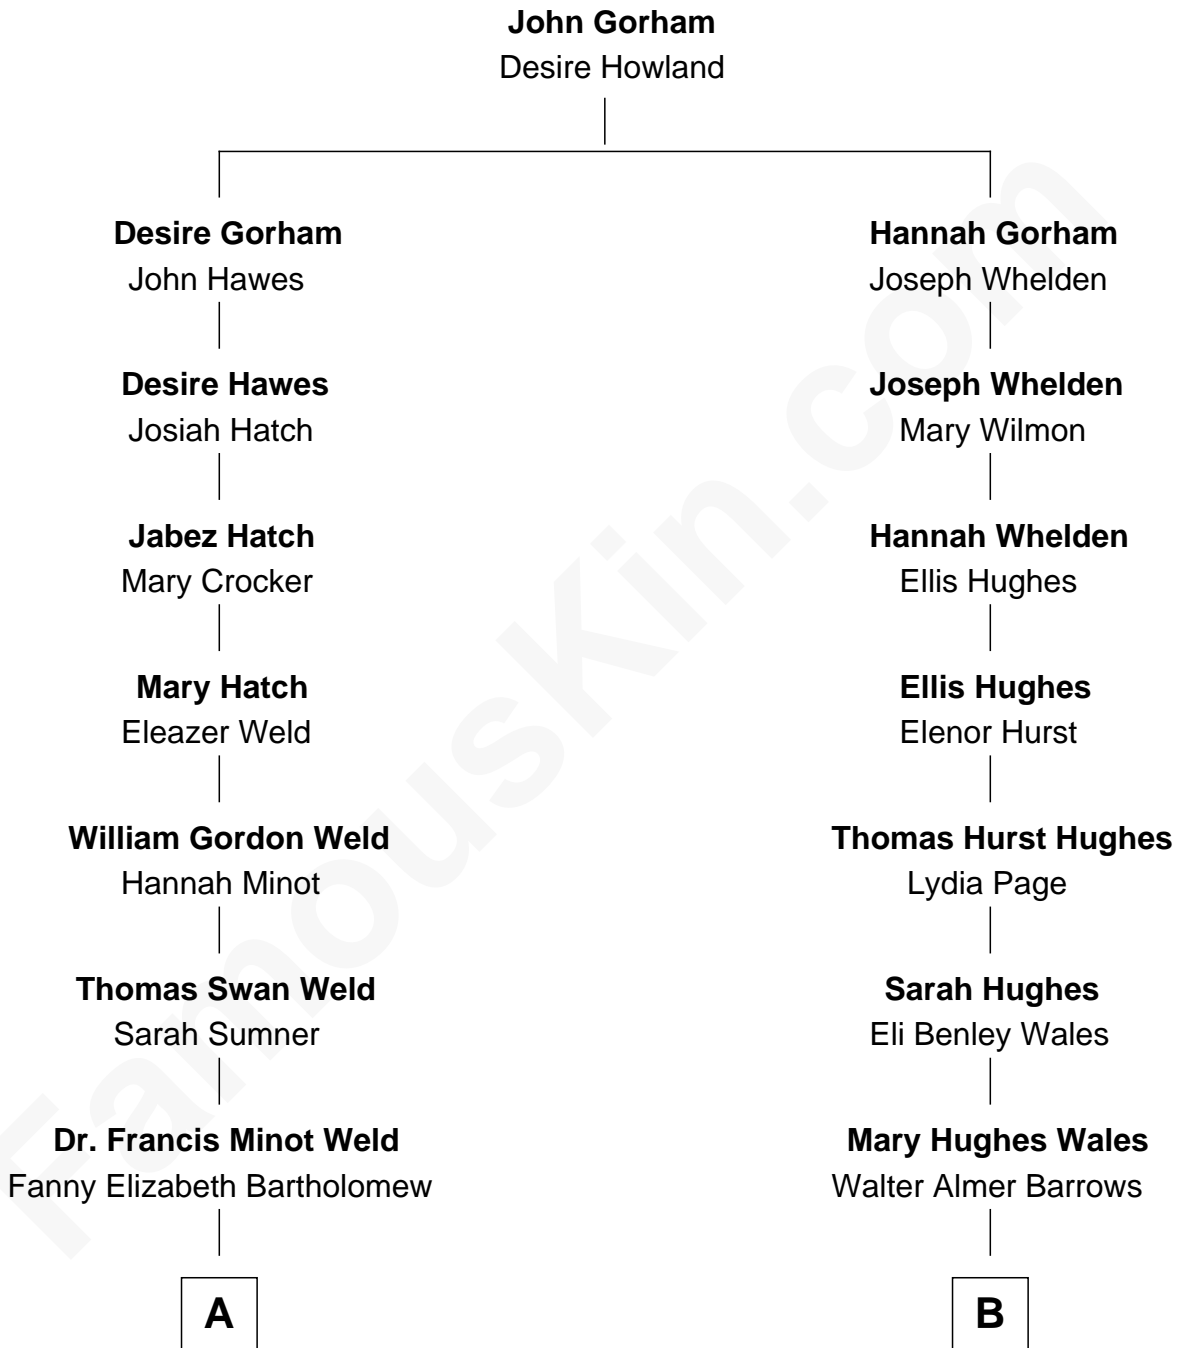

FamousKin.com Relationship Chart of

Bill Weld

68th Governor of Massachusetts

9th cousin 1 time removed of

Sydney Biddle Barrows

Mayflower Madam

A

Francis Minot Weld

Margaret Low White

David Weld

Mary Blake Nichols

Bill Weld

68th Governor of Massachusetts

B

Walter Almer Barrows

Sarah Olive Byers

Donald Byers Barrows

Sydney Biddle

Donald Byers Barrows

Jeannette Ballantine

Sydney Biddle Barrows

Mayflower Madam