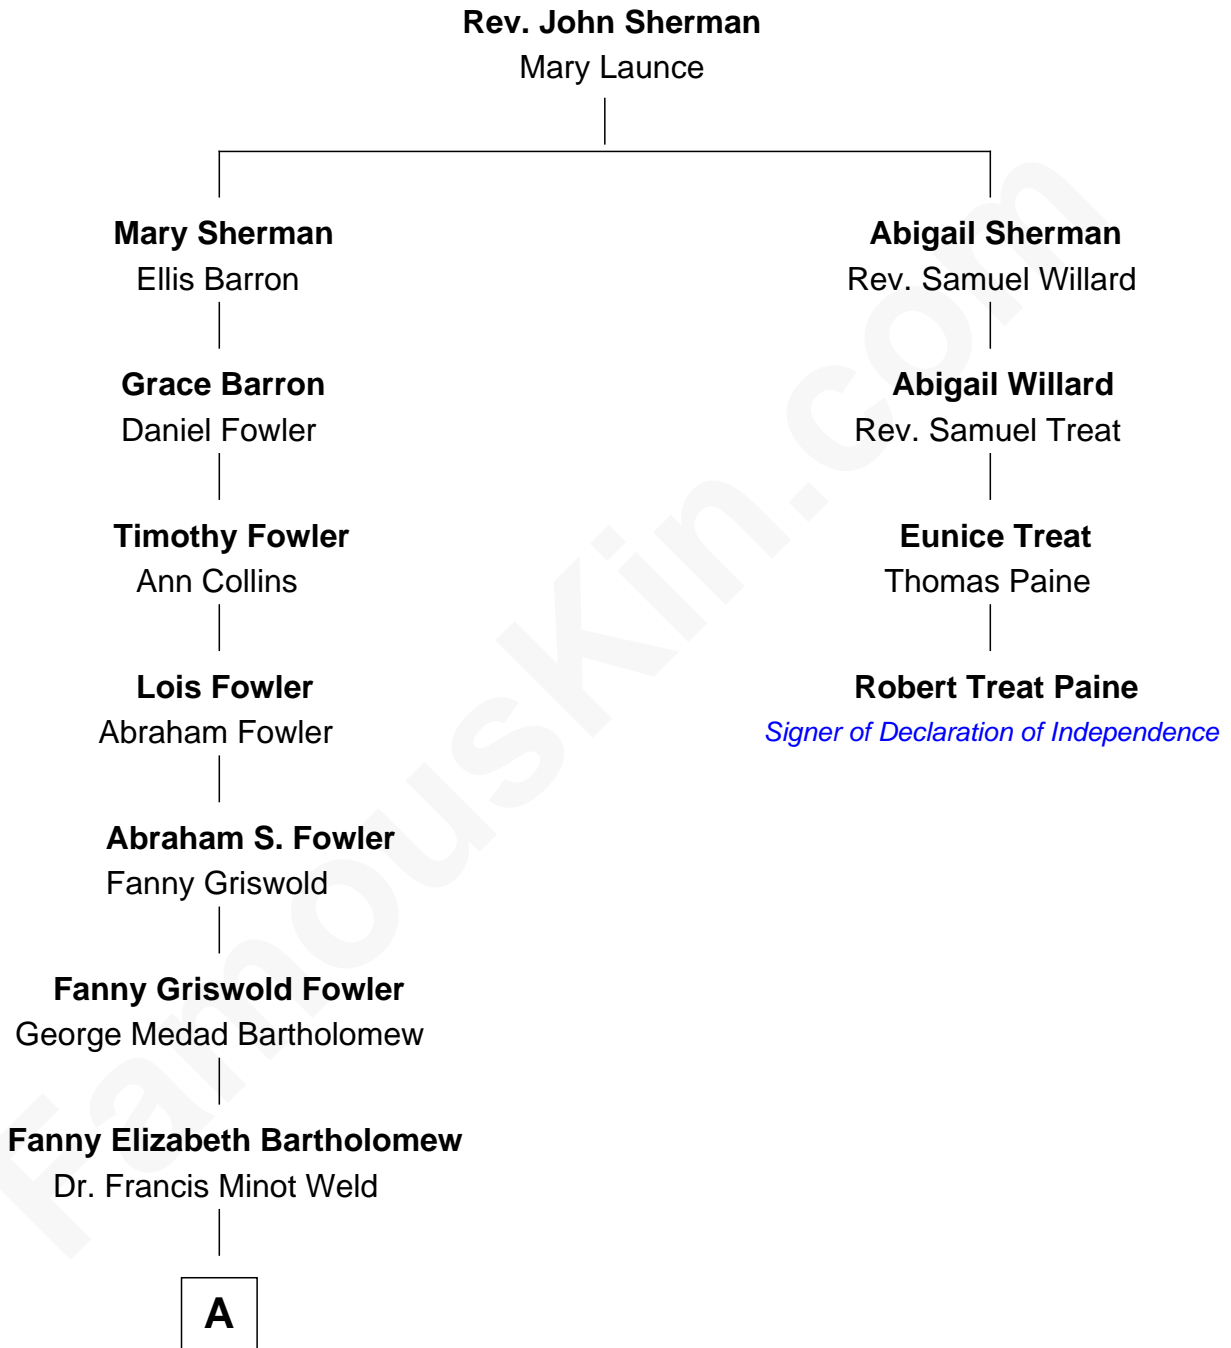

## Relationship Chart of

### Bill Weld

68th Governor of Massachusetts

3rd cousin 6 times removed of

**Robert Treat Paine**

*Signer of the Declaration of Independence*

**A**

—  
**Francis Minot Weld**

Margaret Low White

—  
**David Weld**

Mary Blake Nichols

—  
**Bill Weld**

*68th Governor of Massachusetts*