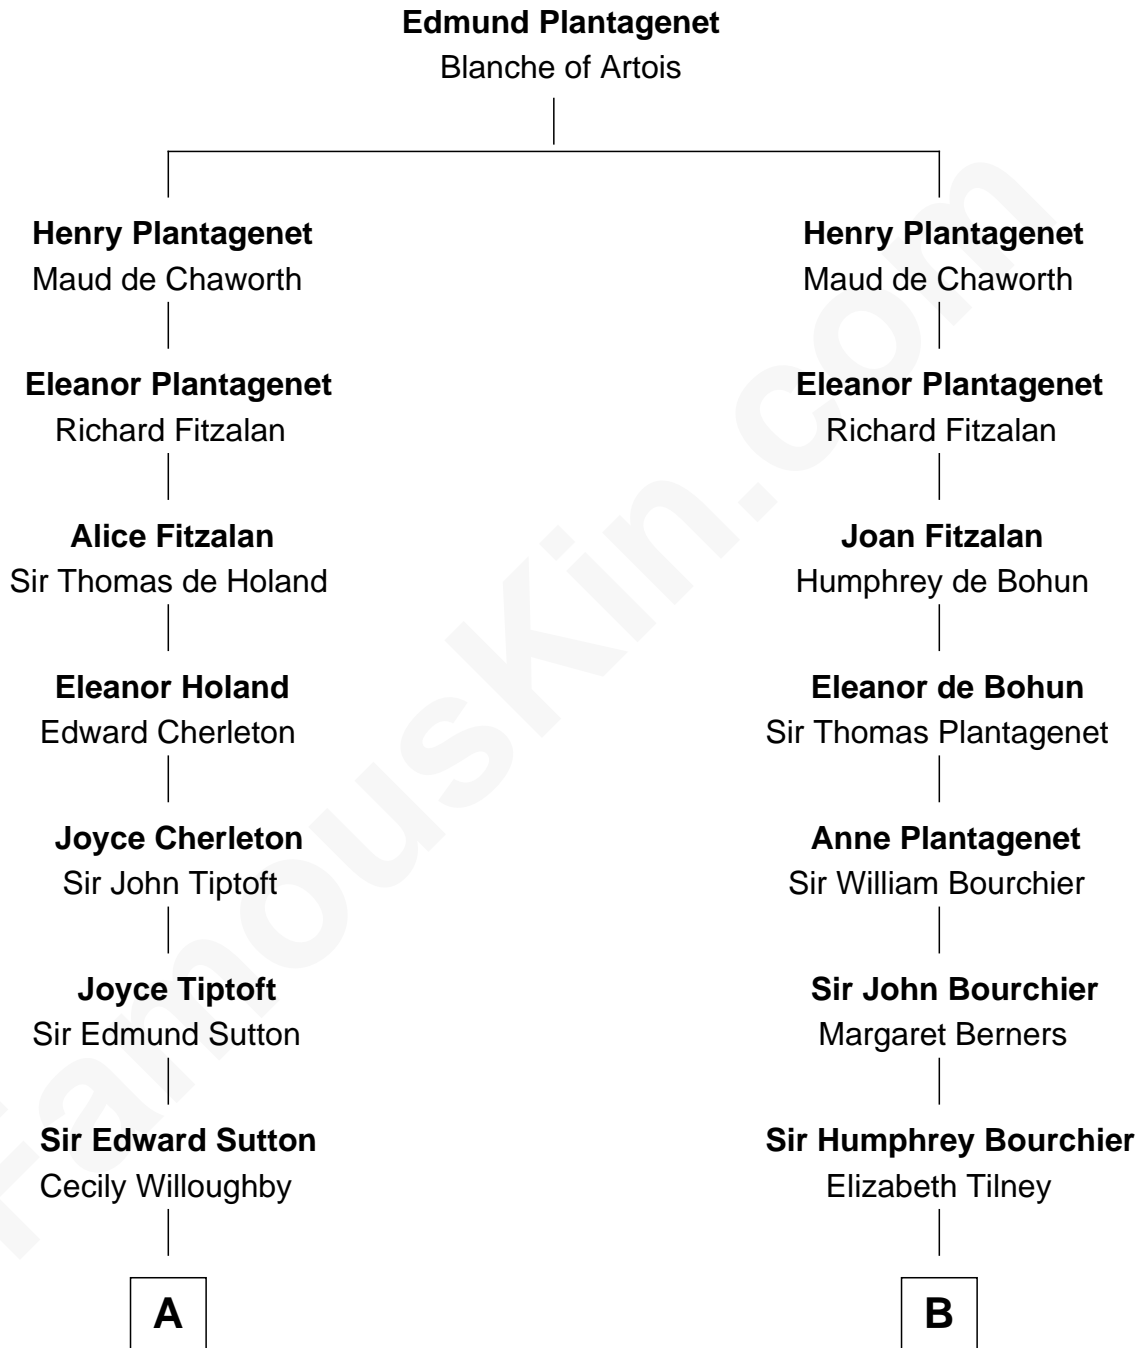

FamousKin.com

Relationship Chart of

Bill Weld

68th Governor of Massachusetts

16th cousin 5 times removed of

Robert Treat Paine

Signer of the Declaration of Independence

C

—
Harriet Low
John Babcock Hillard

—
Harriet Hillard
William Augustus White

—
Margaret Low White
Francis Minot Weld

—
David Weld
Mary Blake Nichols

—
Bill Weld
68th Governor of Massachusetts

FamousKin.com