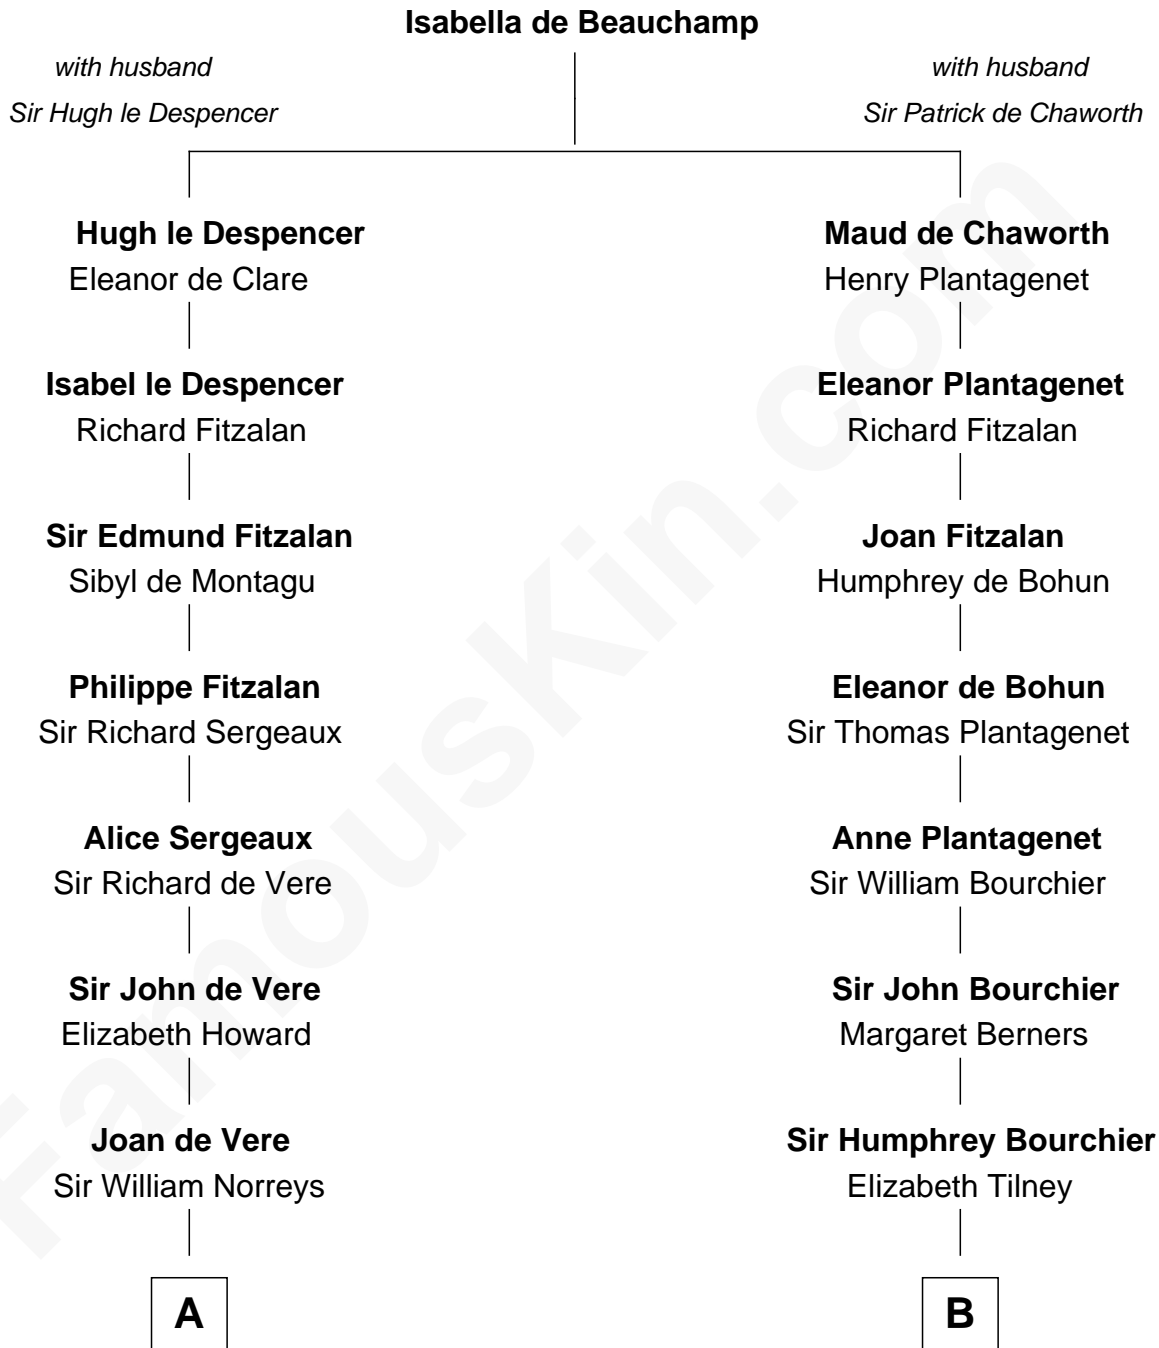

FamousKin.com

Relationship Chart of

Bill Weld

68th Governor of Massachusetts

16th cousin 5 times removed of

Robert Treat Paine

Signer of the Declaration of Independence

C

Sarah Sumner
Thomas Swan Weld

Dr. Francis Minot Weld
Fanny Elizabeth Bartholomew

Francis Minot Weld
Margaret Low White

David Weld
Mary Blake Nichols

Bill Weld
68th Governor of Massachusetts

FamousKin.com