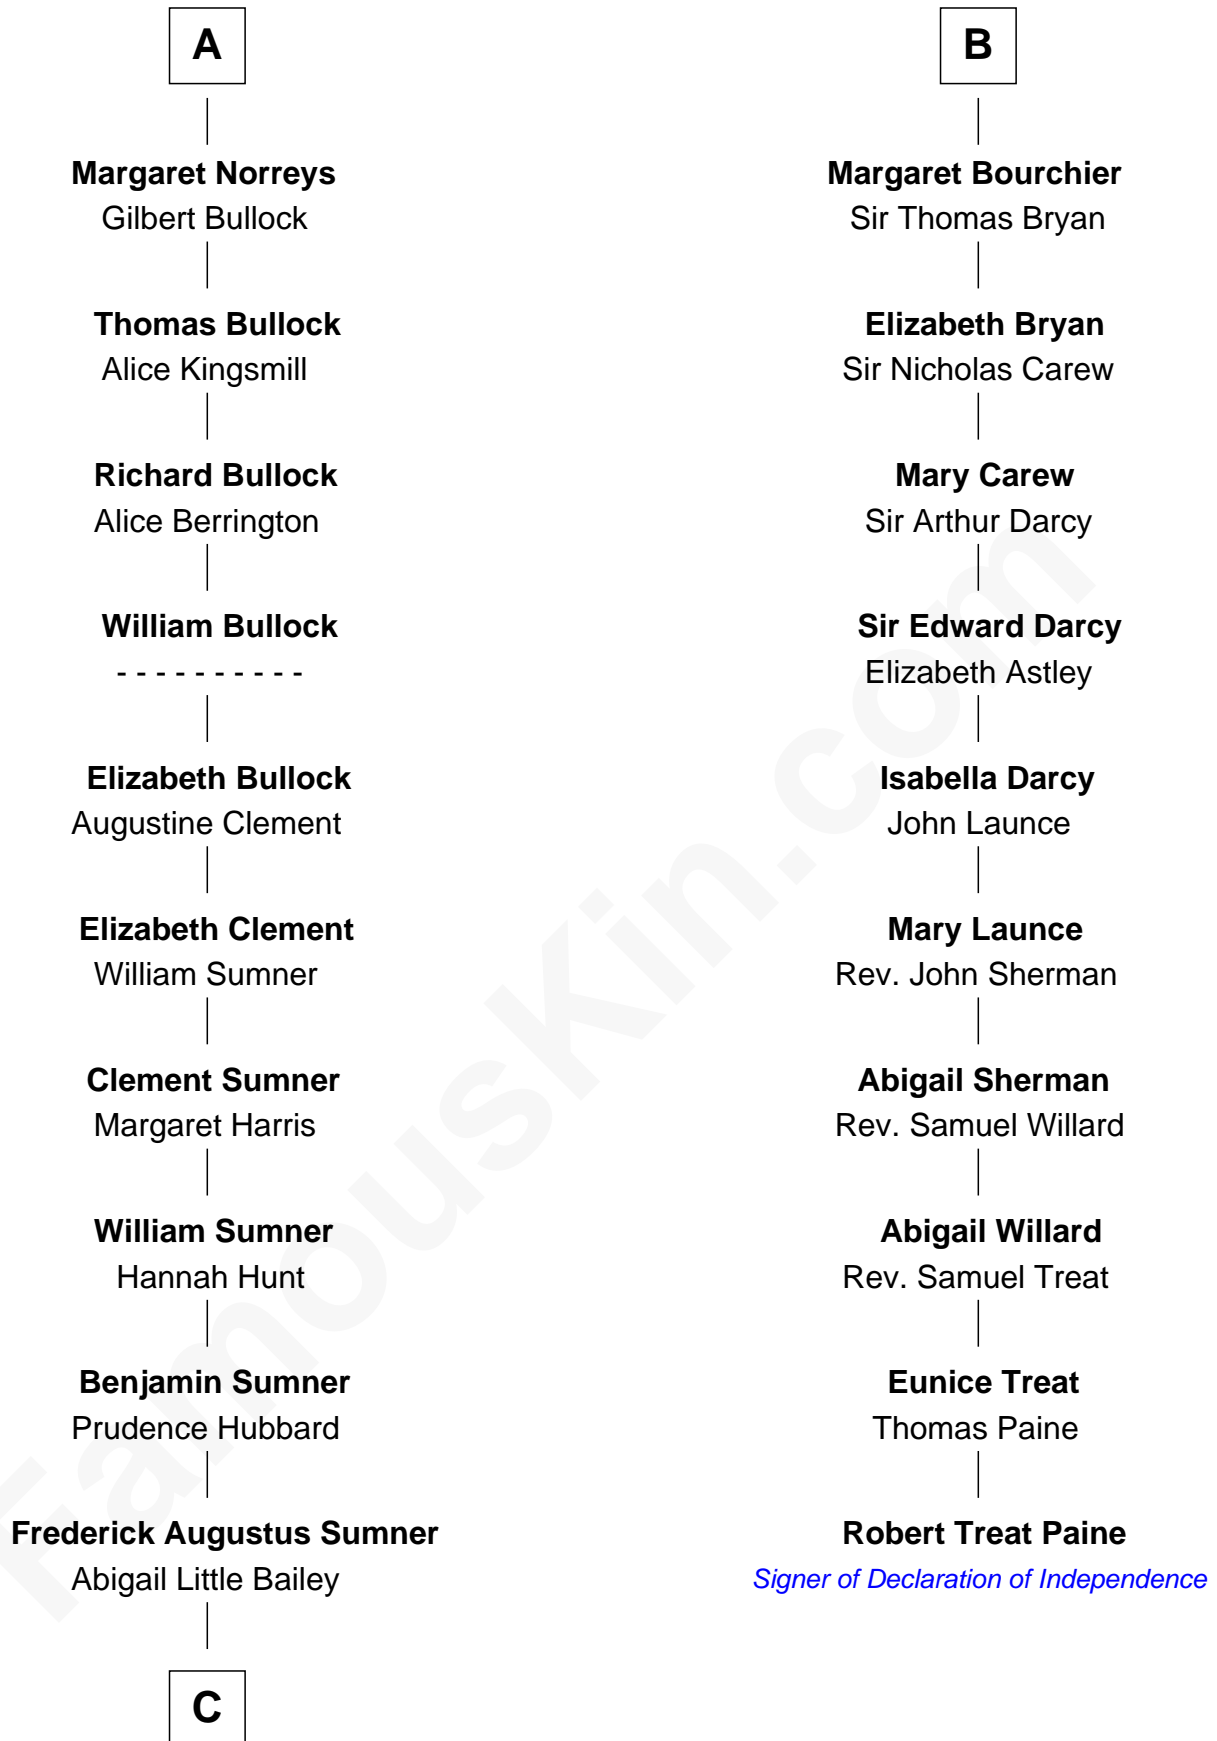

FamousKin.com

Relationship Chart of

Bill Weld

68th Governor of Massachusetts

16th cousin 5 times removed of

Robert Treat Paine

Signer of the Declaration of Independence

C

Sarah Sumner
Thomas Swan Weld

Dr. Francis Minot Weld
Fanny Elizabeth Bartholomew

Francis Minot Weld
Margaret Low White

David Weld
Mary Blake Nichols

Bill Weld
68th Governor of Massachusetts

FamousKin.com