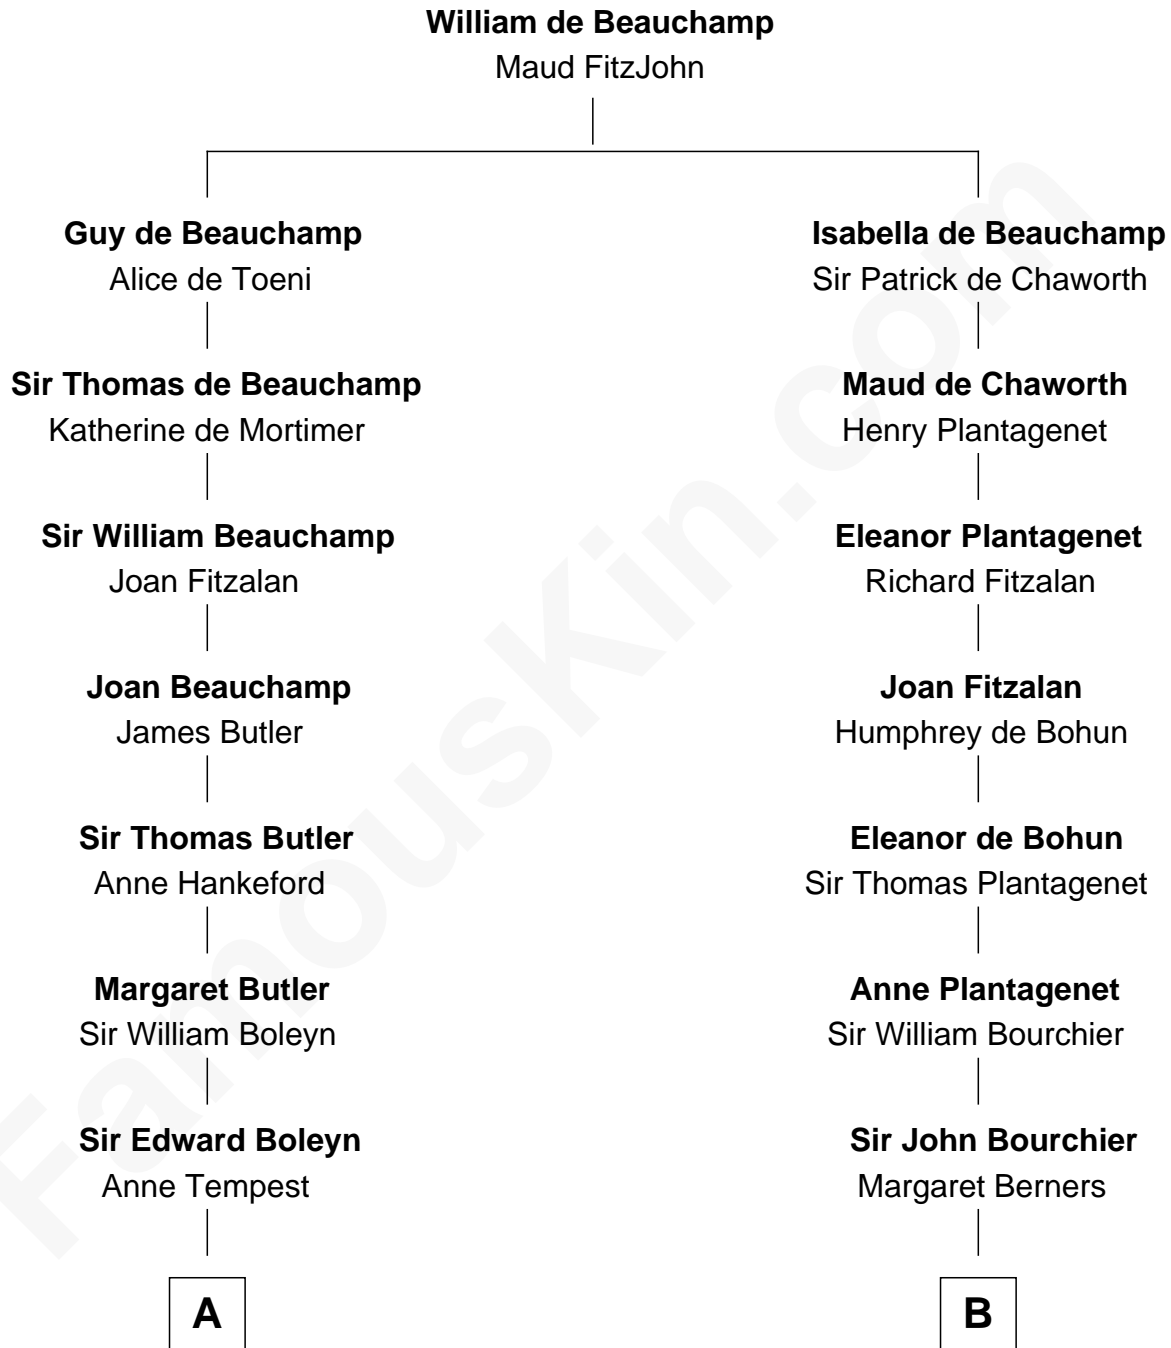

Robert Treat Paine

Signer of the Declaration of Independence