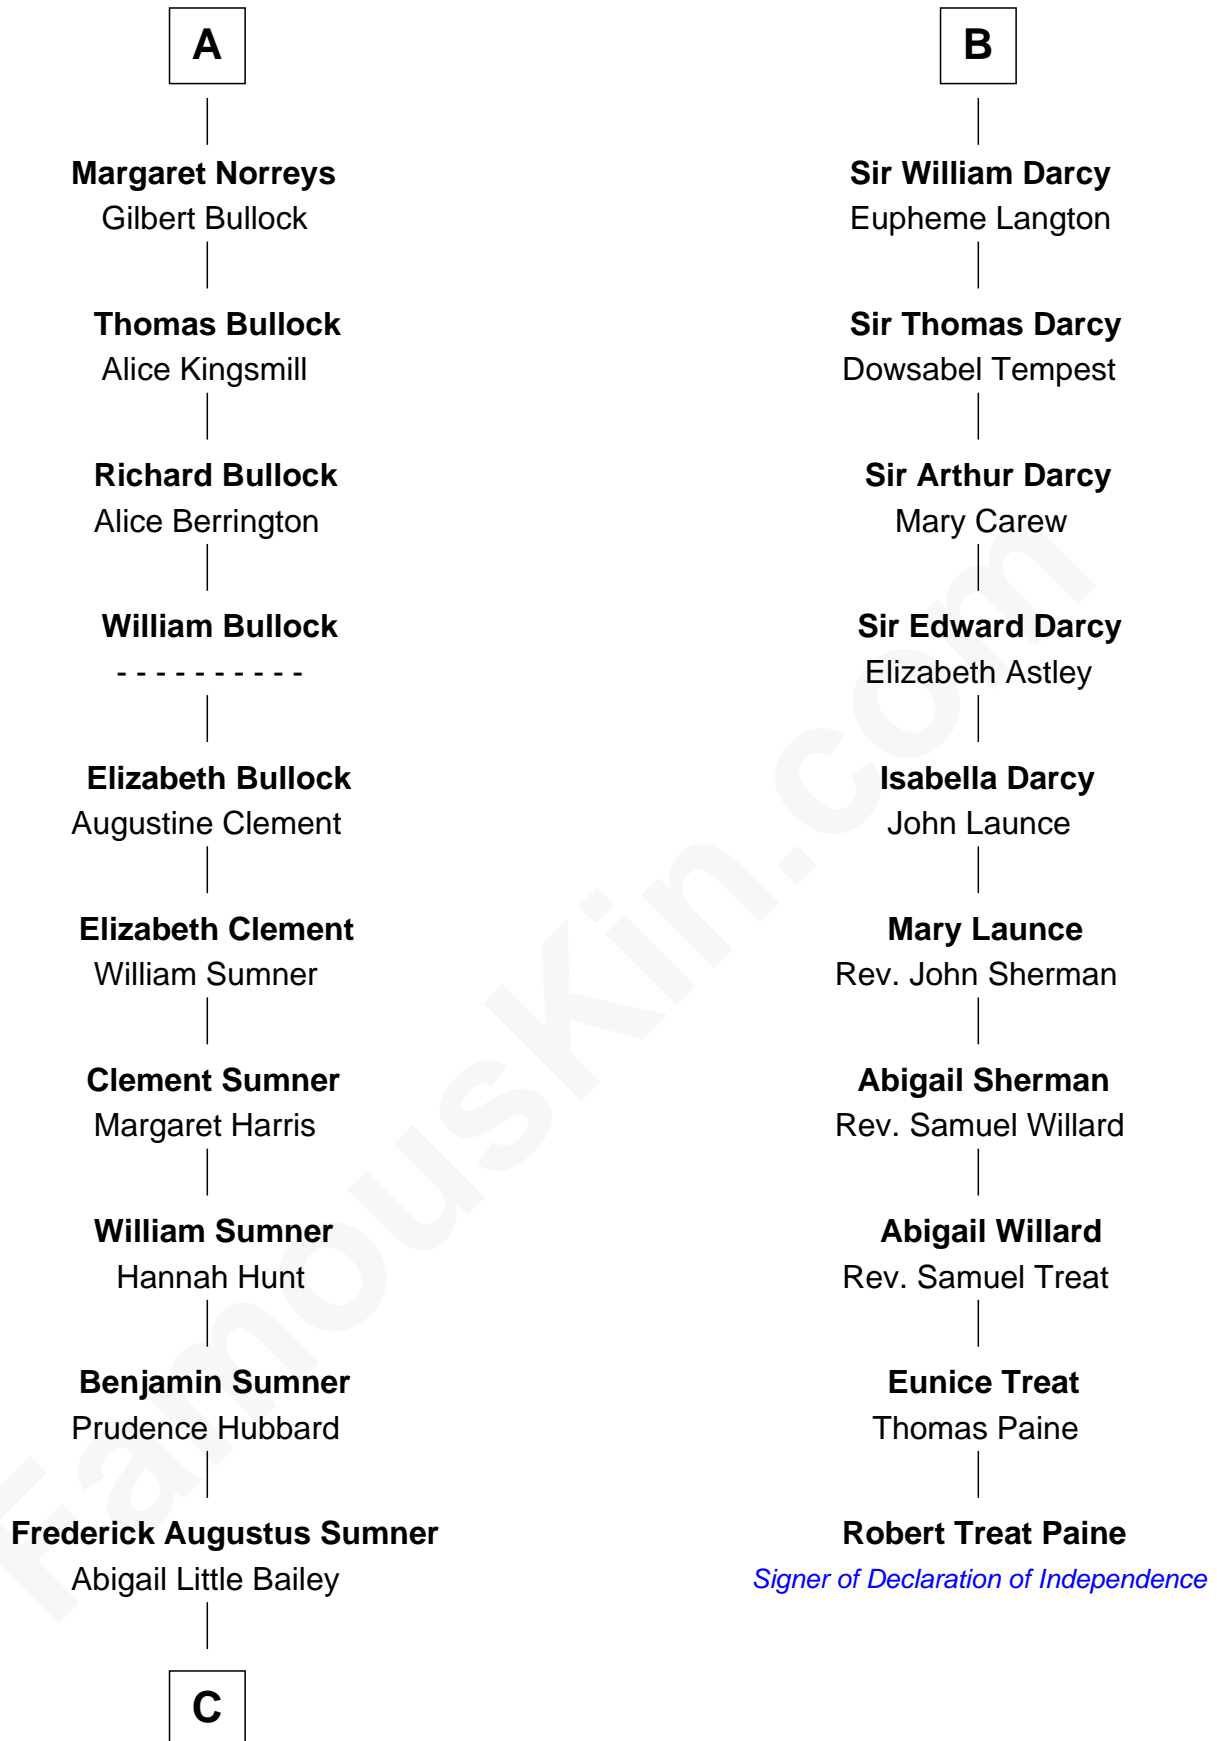

FamousKin.com

Relationship Chart of

Bill Weld

68th Governor of Massachusetts

16th cousin 5 times removed of

Robert Treat Paine

Signer of the Declaration of Independence

C

Sarah Sumner
Thomas Swan Weld

Dr. Francis Minot Weld
Fanny Elizabeth Bartholomew

Francis Minot Weld
Margaret Low White

David Weld
Mary Blake Nichols

Bill Weld
68th Governor of Massachusetts

FamousKin.com