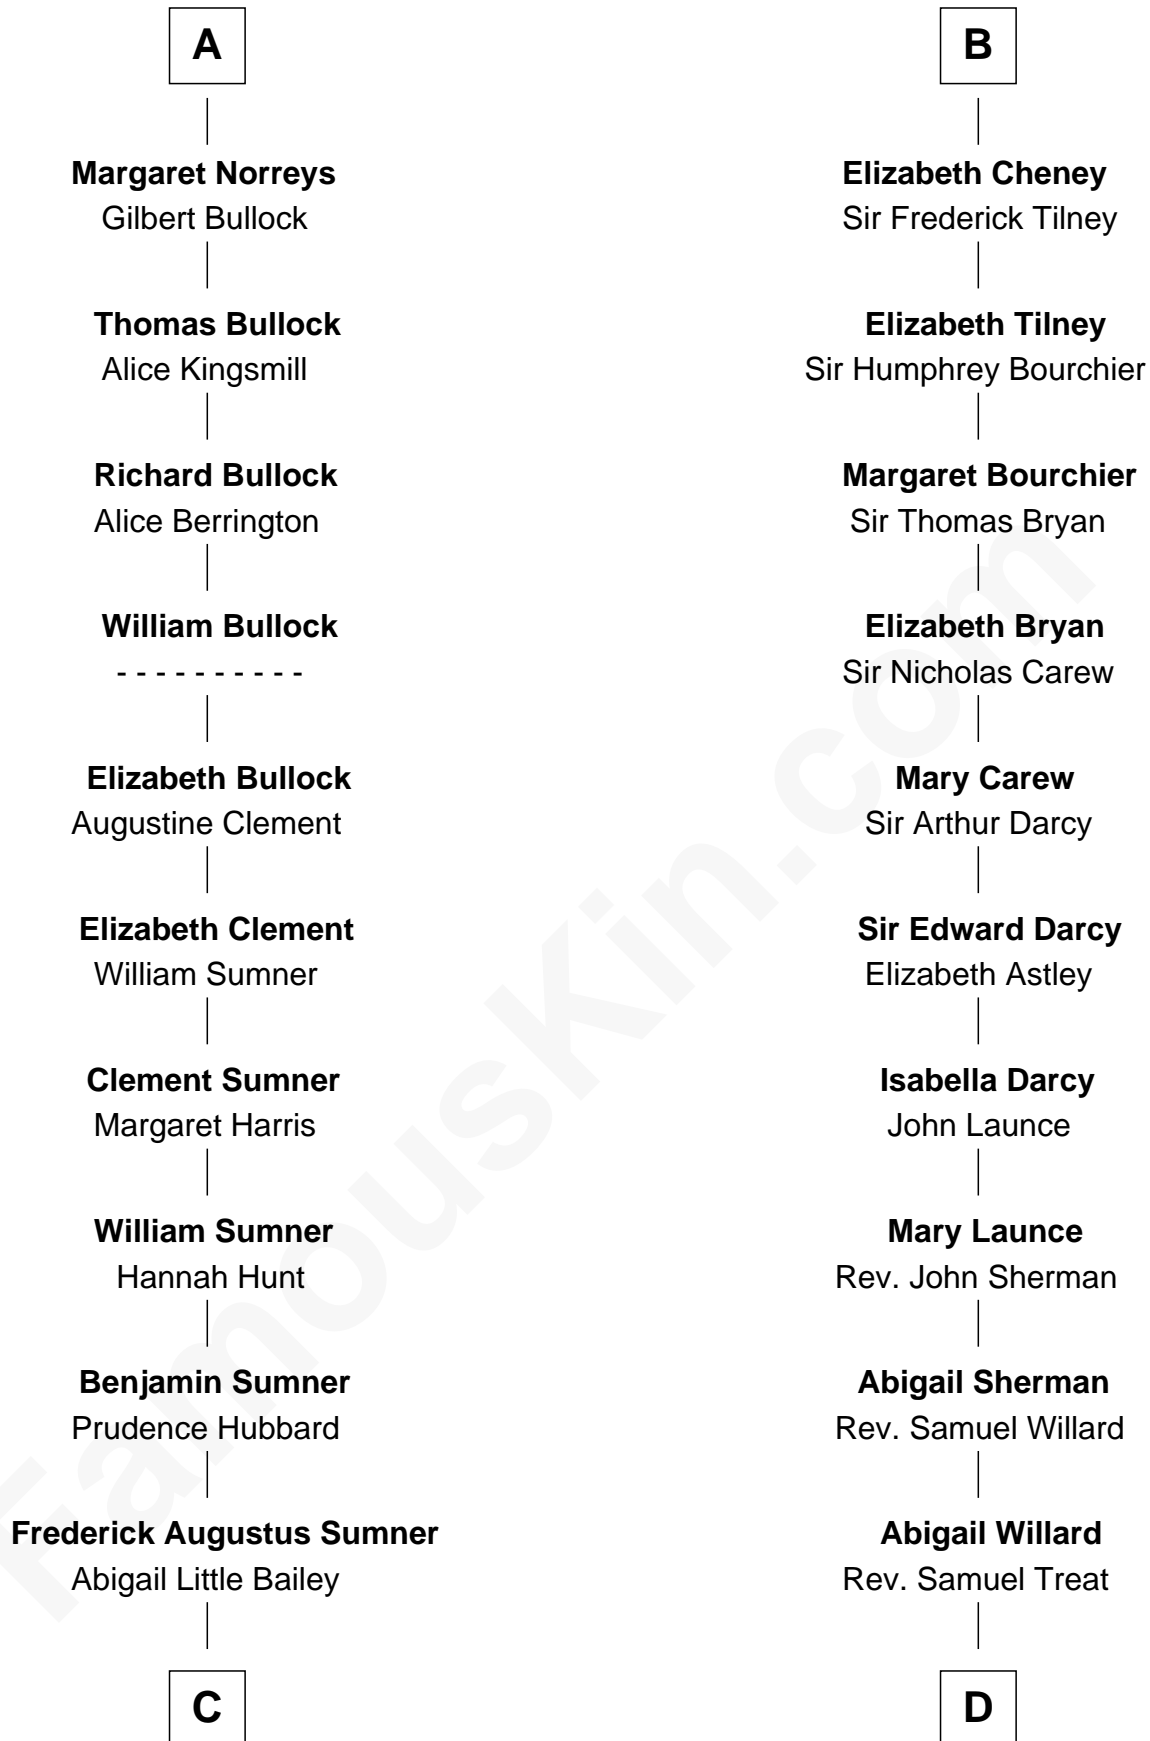

FamousKin.com

Relationship Chart of

Bill Weld

68th Governor of Massachusetts

18th cousin 3 times removed of

Robert Treat Paine

Signer of the Declaration of Independence

C

Sarah Sumner
Thomas Swan Weld

Dr. Francis Minot Weld
Fanny Elizabeth Bartholomew

Francis Minot Weld
Margaret Low White

David Weld
Mary Blake Nichols

Bill Weld
68th Governor of Massachusetts

D

Eunice Treat
Thomas Paine