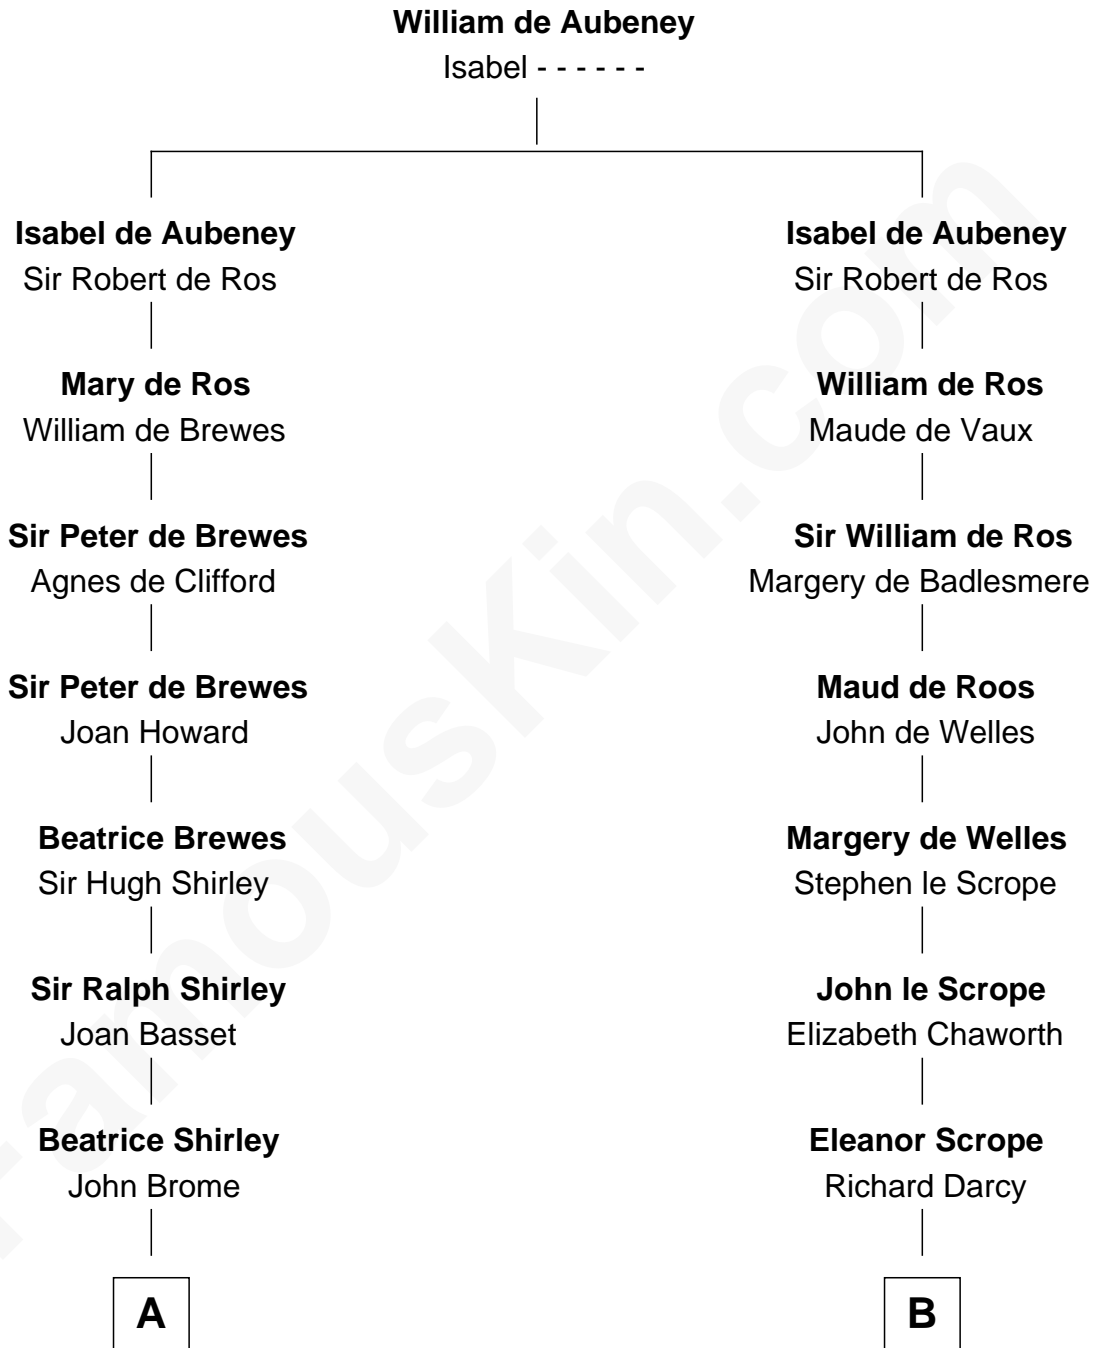

FamousKin.com

Relationship Chart of

Bill Weld

68th Governor of Massachusetts

16th cousin 5 times removed of

Robert Treat Paine

Signer of the Declaration of Independence

C

Thomas Swan Weld

Sarah Sumner

Dr. Francis Minot Weld

Fanny Elizabeth Bartholomew

Francis Minot Weld

Margaret Low White

David Weld

Mary Blake Nichols