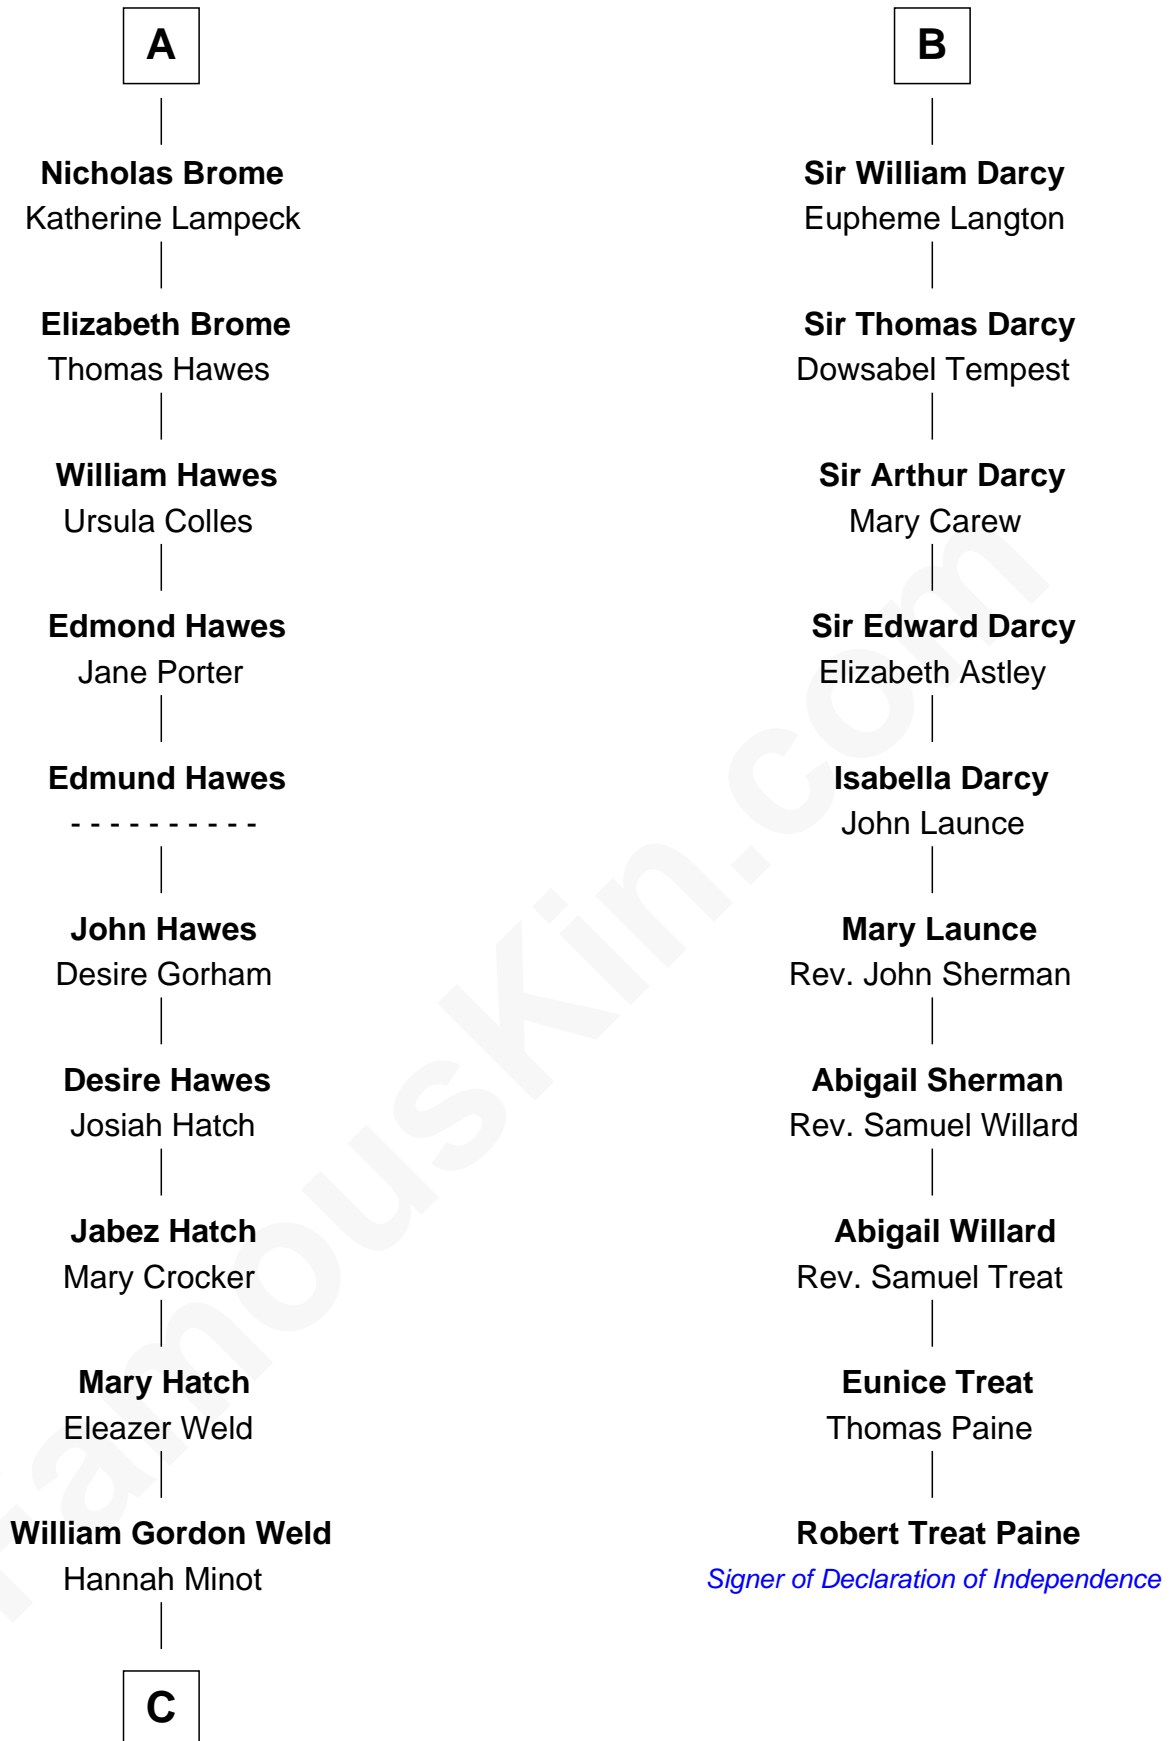

FamousKin.com

Relationship Chart of

Bill Weld

68th Governor of Massachusetts

16th cousin 5 times removed of

Robert Treat Paine

Signer of the Declaration of Independence

C

Thomas Swan Weld

Sarah Sumner

Dr. Francis Minot Weld

Fanny Elizabeth Bartholomew

Francis Minot Weld

Margaret Low White

David Weld

Mary Blake Nichols