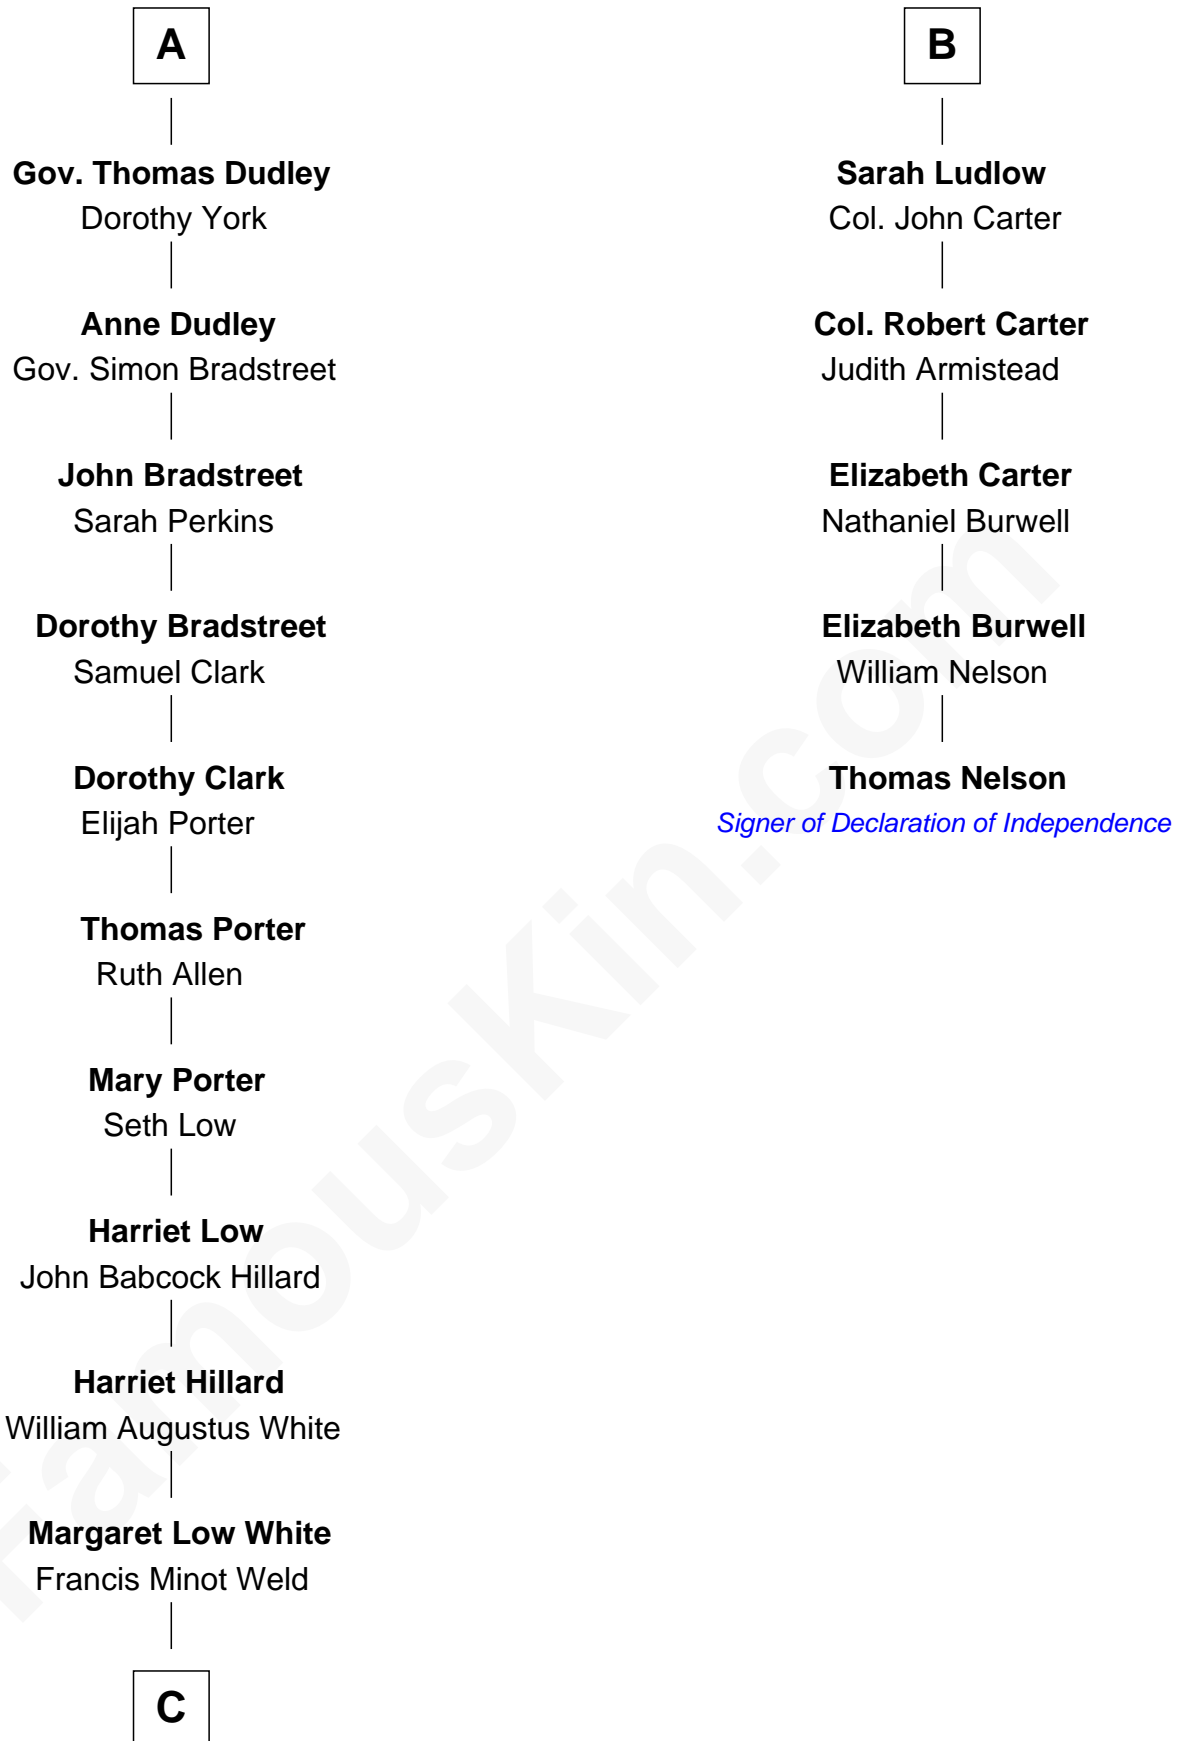

FamousKin.com

Relationship Chart of

Bill Weld

68th Governor of Massachusetts

11th cousin 7 times removed of

Thomas Nelson

Signer of the Declaration of Independence

C

—
David Weld

Mary Blake Nichols

—
Bill Weld

68th Governor of Massachusetts

FamousKin.com