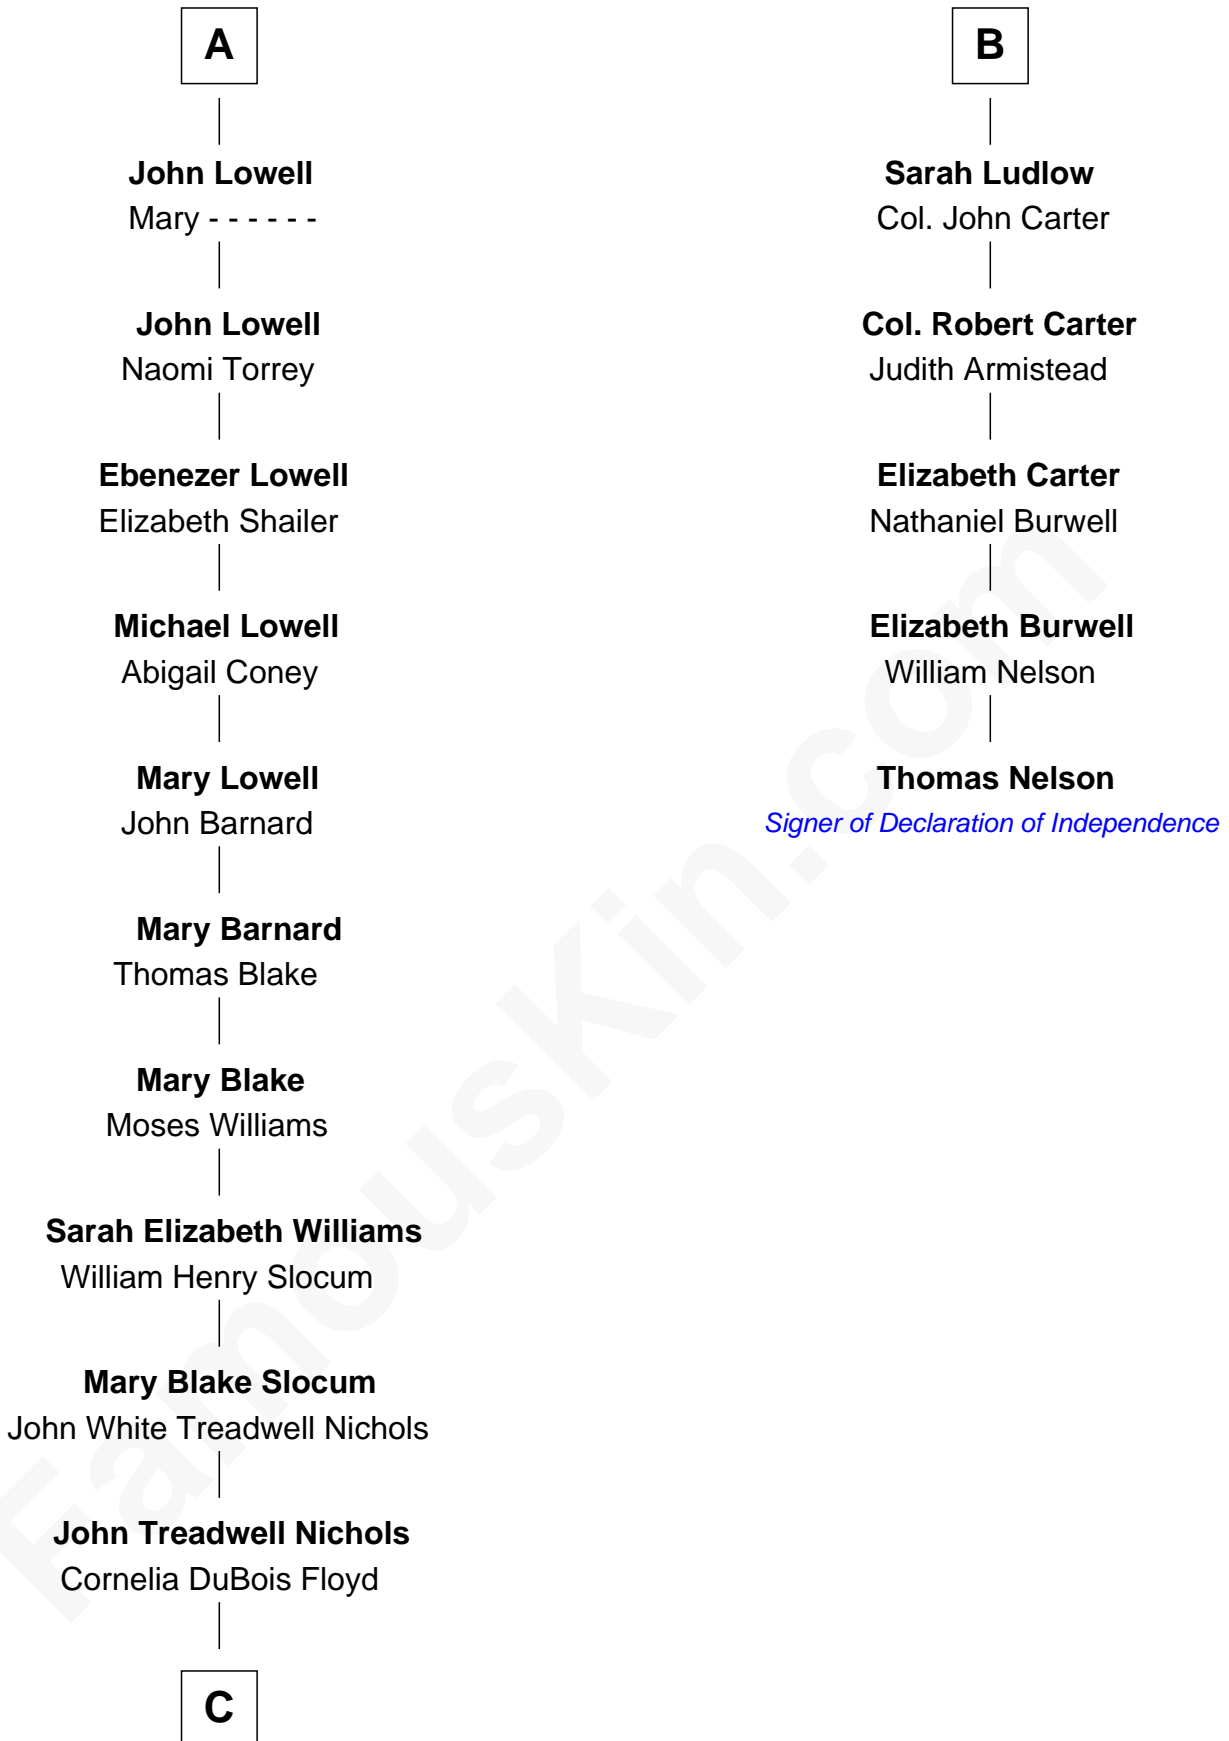

## Relationship Chart of

### Bill Weld

68th Governor of Massachusetts  
 11th cousin 7 times removed of

**Thomas Nelson**  
 Signer of the Declaration of Independence

**C**

—  
**Mary Blake Nichols**

—  
David Weld

—  
**Bill Weld**