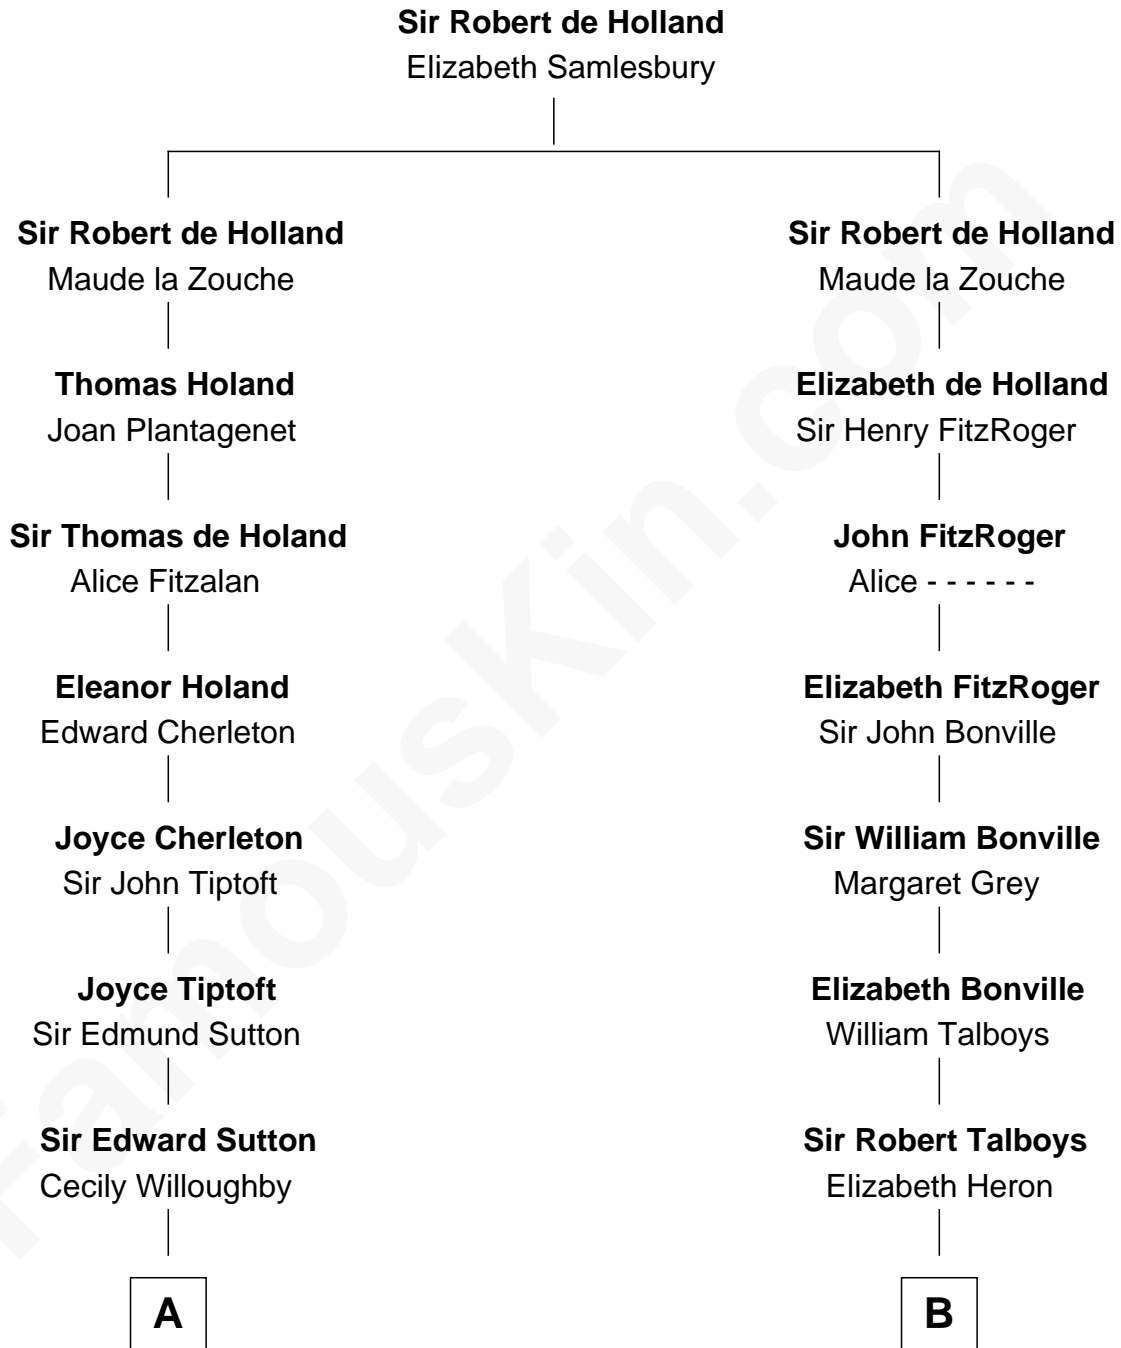

FamousKin.com

Relationship Chart of

Bill Weld

68th Governor of Massachusetts

15th cousin 6 times removed of

Thomas Nelson

Signer of the Declaration of Independence

C

Harriet Low
John Babcock Hillard

Harriet Hillard
William Augustus White

Margaret Low White
Francis Minot Weld

David Weld
Mary Blake Nichols

Bill Weld
68th Governor of Massachusetts