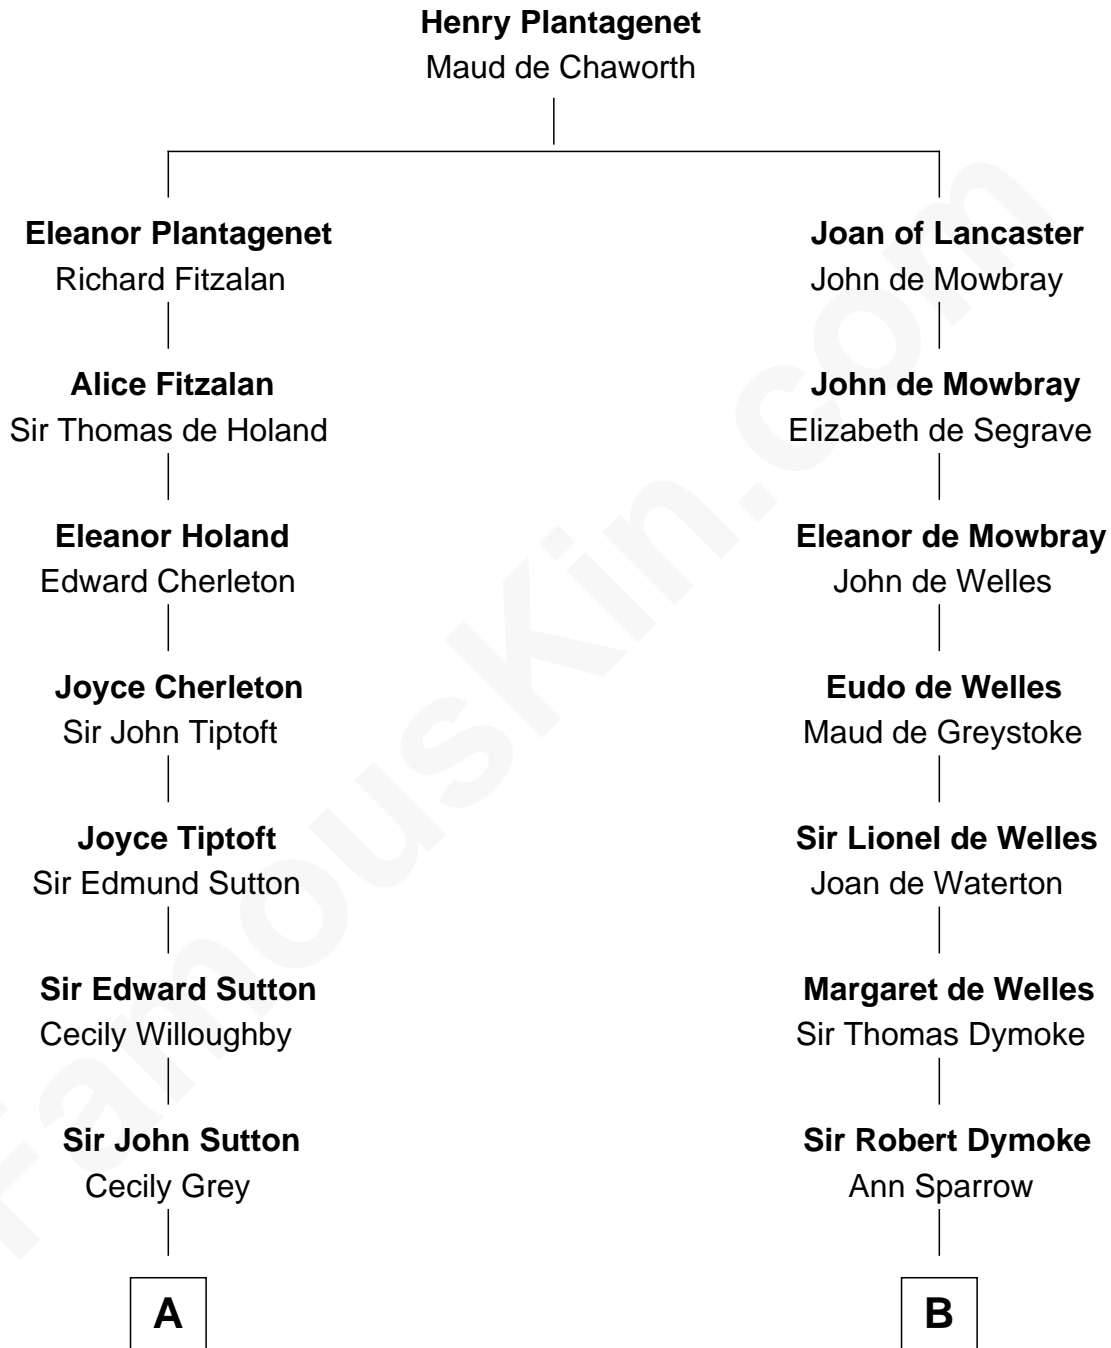

FamousKin.com

Relationship Chart of

Bill Weld

68th Governor of Massachusetts

14th cousin 6 times removed of

Thomas Nelson

Signer of the Declaration of Independence

C

—
Harriet Hillard
William Augustus White

—
Margaret Low White
Francis Minot Weld

—
David Weld
Mary Blake Nichols

—
Bill Weld
68th Governor of Massachusetts

FamousKin.com