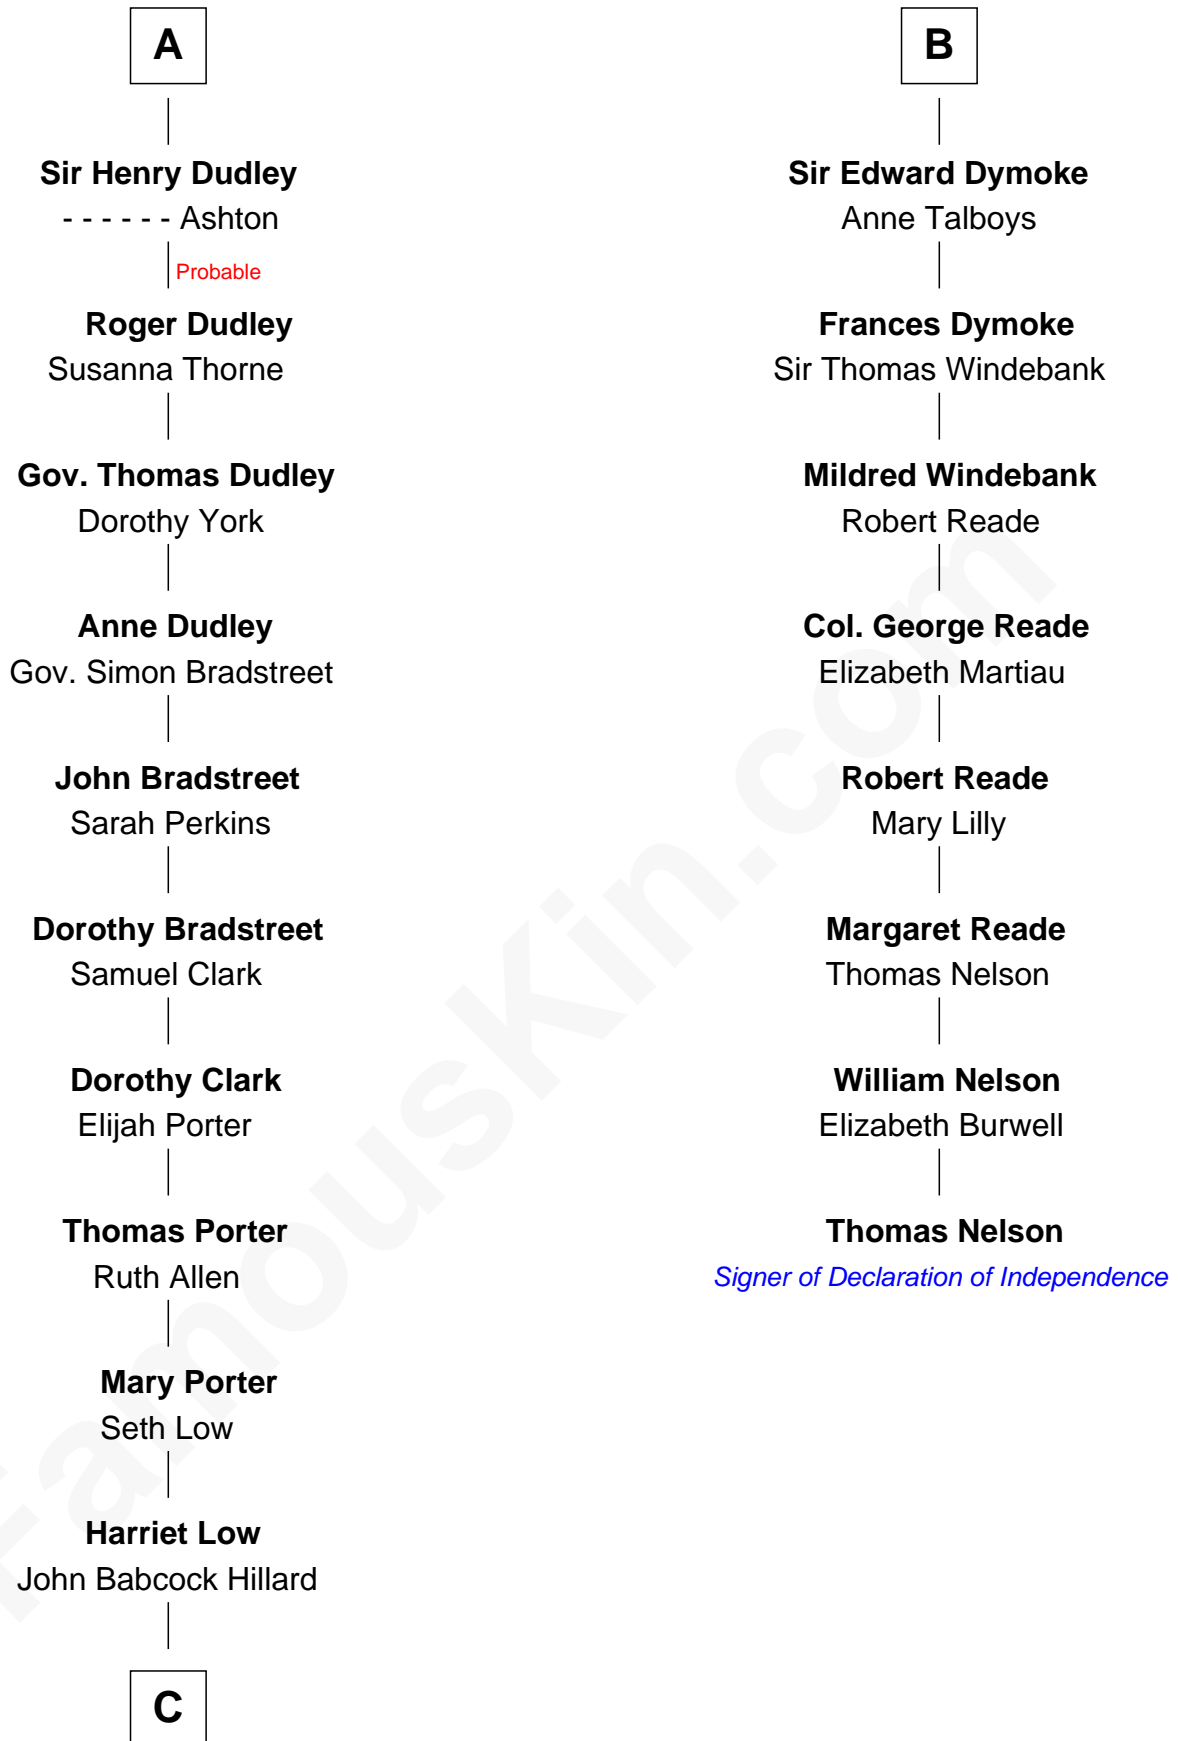

FamousKin.com

Relationship Chart of

Bill Weld

68th Governor of Massachusetts

14th cousin 6 times removed of

Thomas Nelson

Signer of the Declaration of Independence

C

—
Harriet Hillard
William Augustus White

—
Margaret Low White
Francis Minot Weld

—
David Weld
Mary Blake Nichols

—
Bill Weld
68th Governor of Massachusetts

FamousKin.com