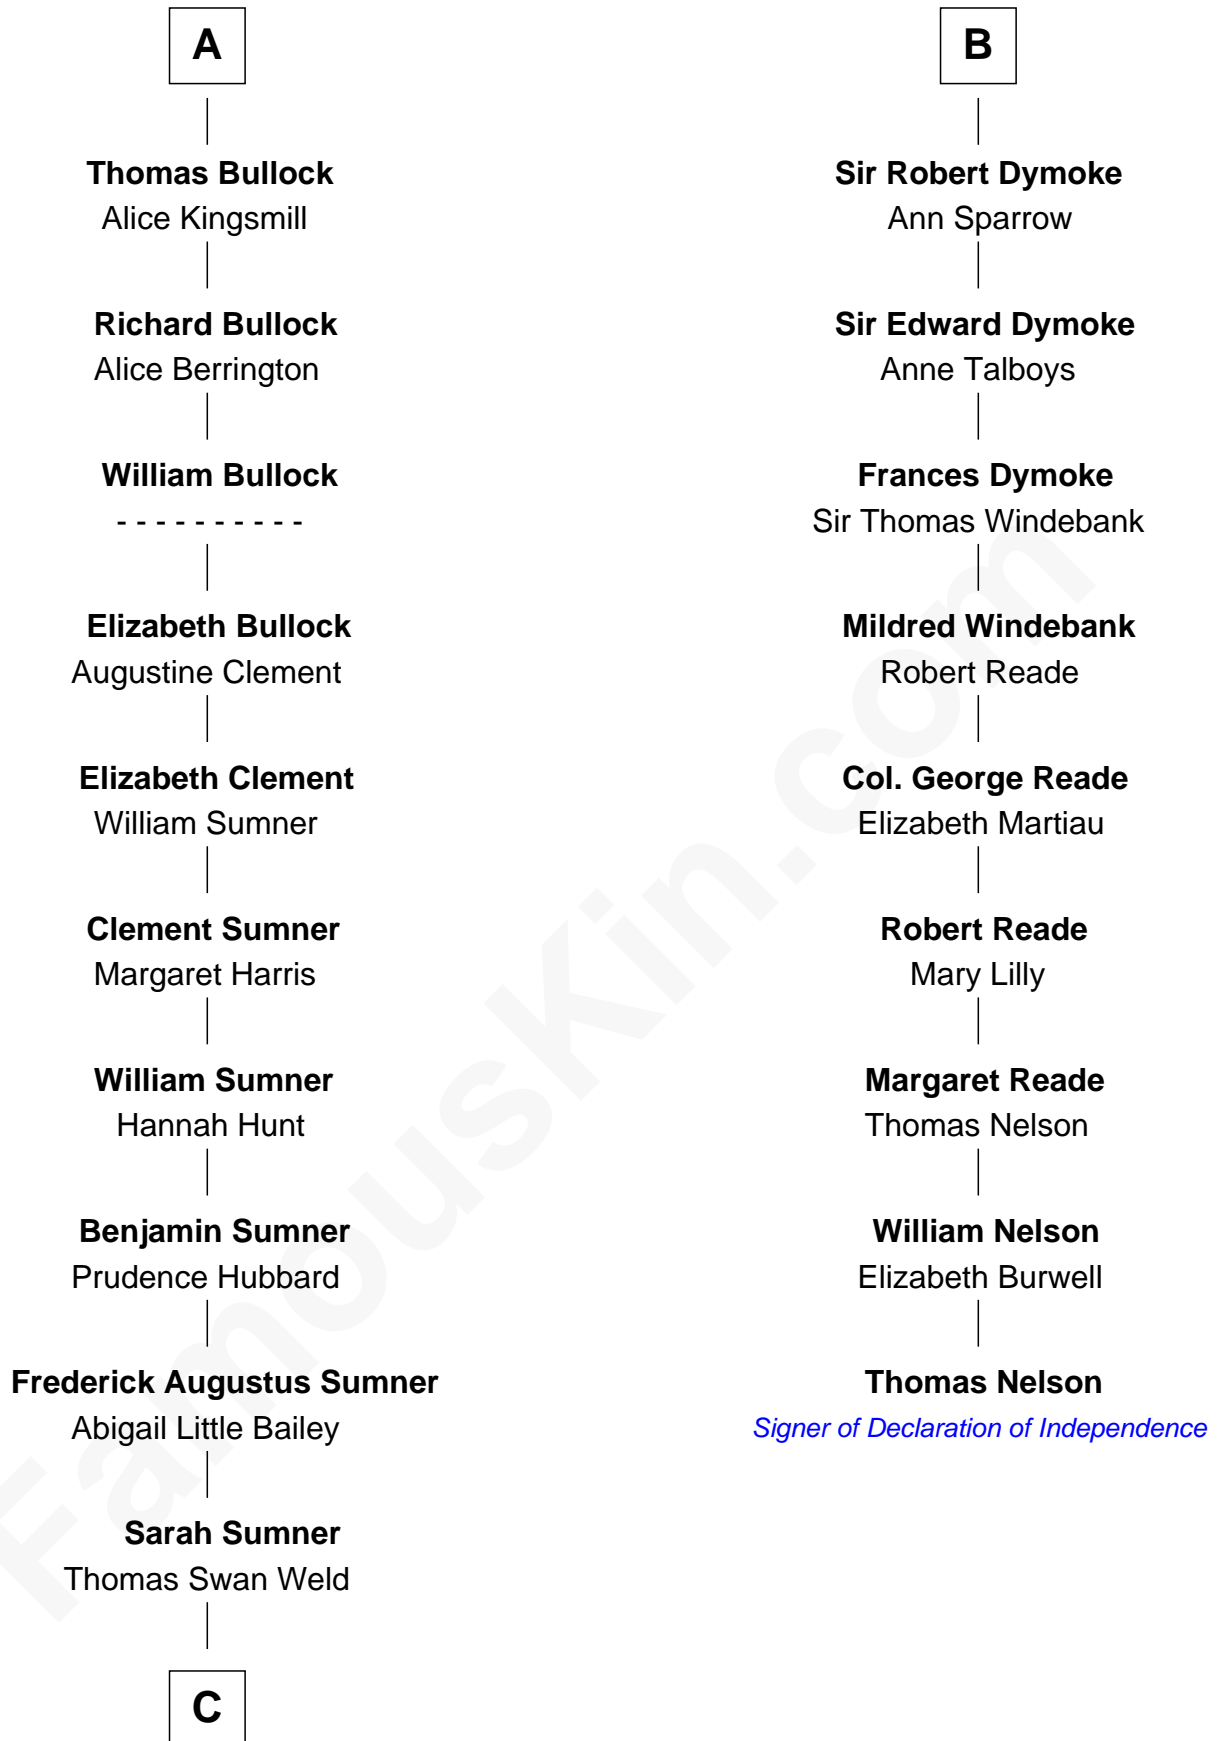

FamousKin.com

Relationship Chart of

Bill Weld

68th Governor of Massachusetts

15th cousin 5 times removed of

Thomas Nelson

Signer of the Declaration of Independence

C

—
Dr. Francis Minot Weld
Fanny Elizabeth Bartholomew

—
Francis Minot Weld
Margaret Low White

—
David Weld
Mary Blake Nichols

—
Bill Weld
68th Governor of Massachusetts

FamousKin.com