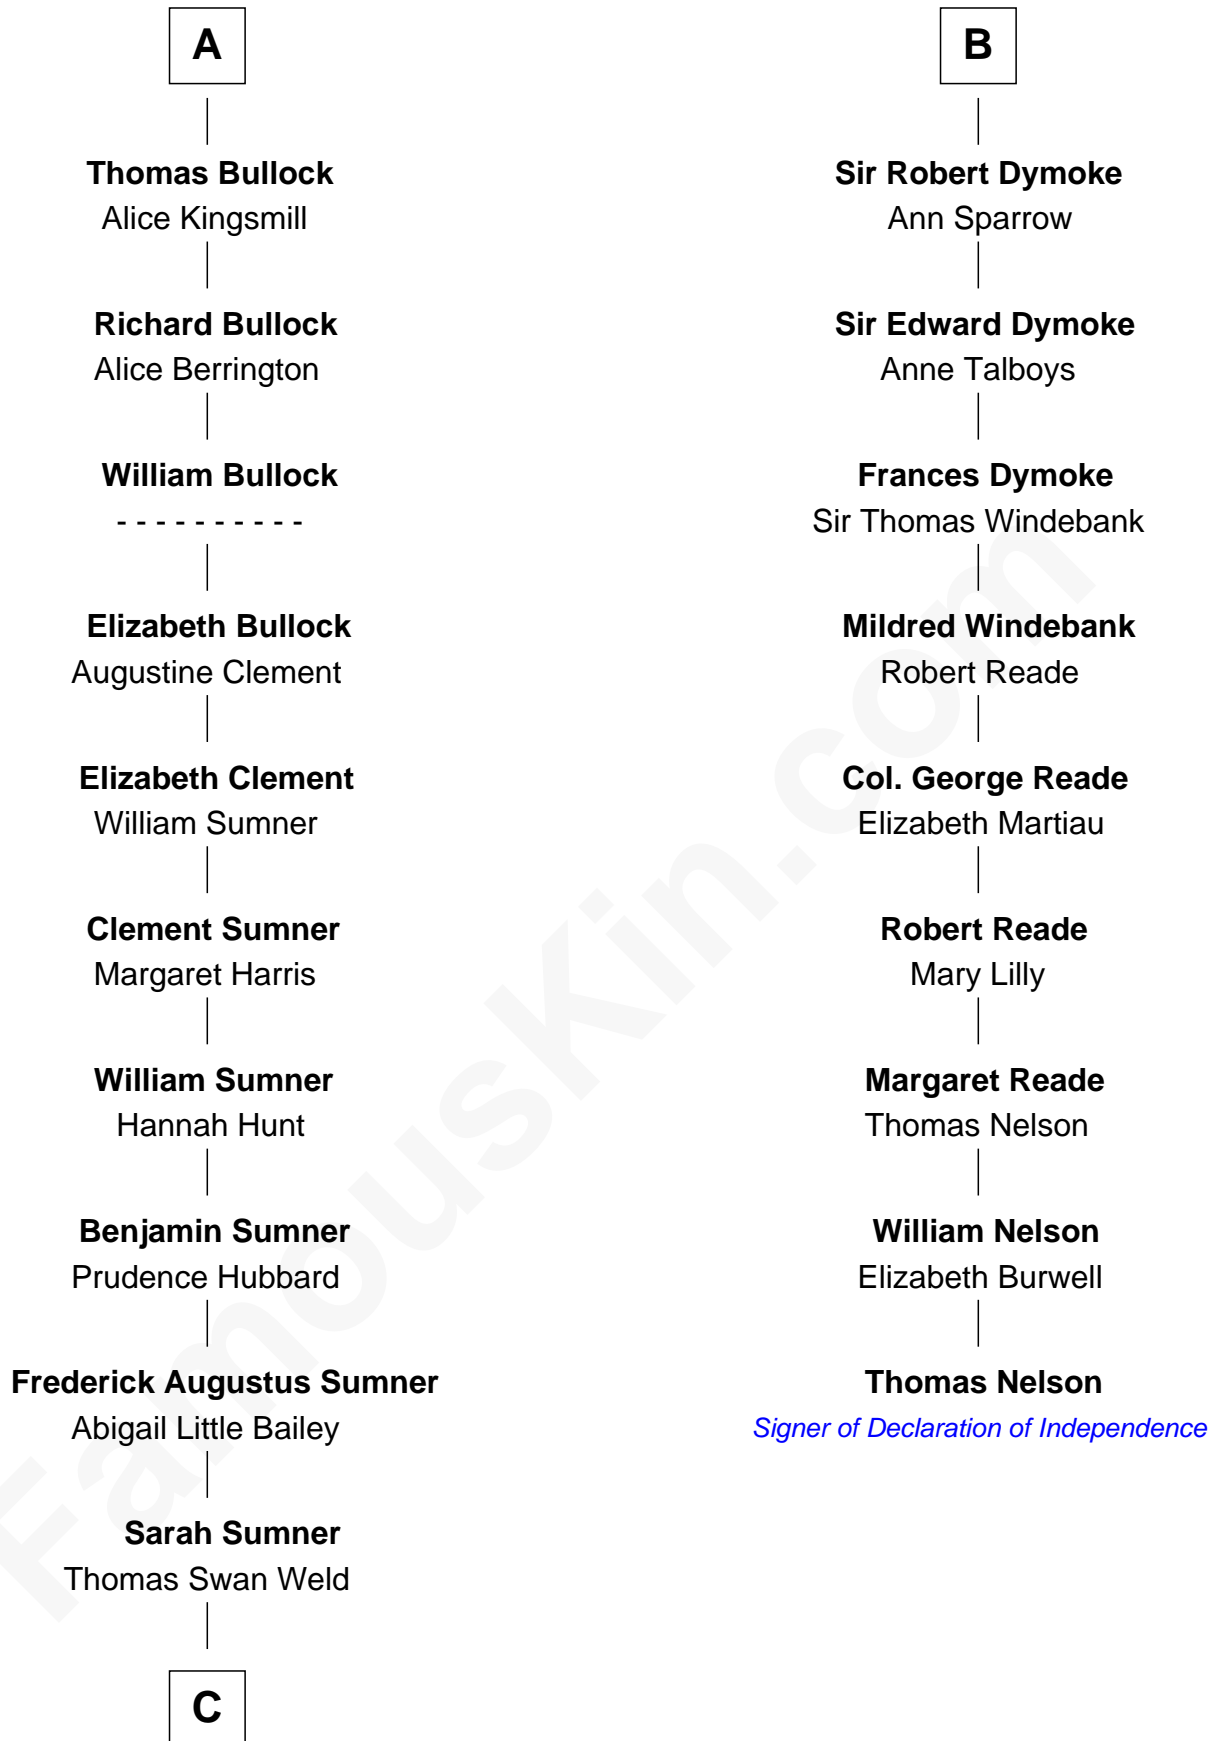

FamousKin.com

Relationship Chart of

Bill Weld

68th Governor of Massachusetts

15th cousin 5 times removed of

Thomas Nelson

Signer of the Declaration of Independence

Gunselm de Badlesmere

Margaret de Clare

Margery de Badlesmere

Sir William de Ros

Maud de Roos

John de Welles

John de Welles

Eleanor de Mowbray

Eudo de Welles

Maud de Greystoke

Sir Lionel de Welles

Joan de Waterton

Margaret de Welles

Sir Thomas Dymoke

B

C

—
Dr. Francis Minot Weld
Fanny Elizabeth Bartholomew

—
Francis Minot Weld
Margaret Low White

—
David Weld
Mary Blake Nichols

—
Bill Weld
68th Governor of Massachusetts

FamousKin.com