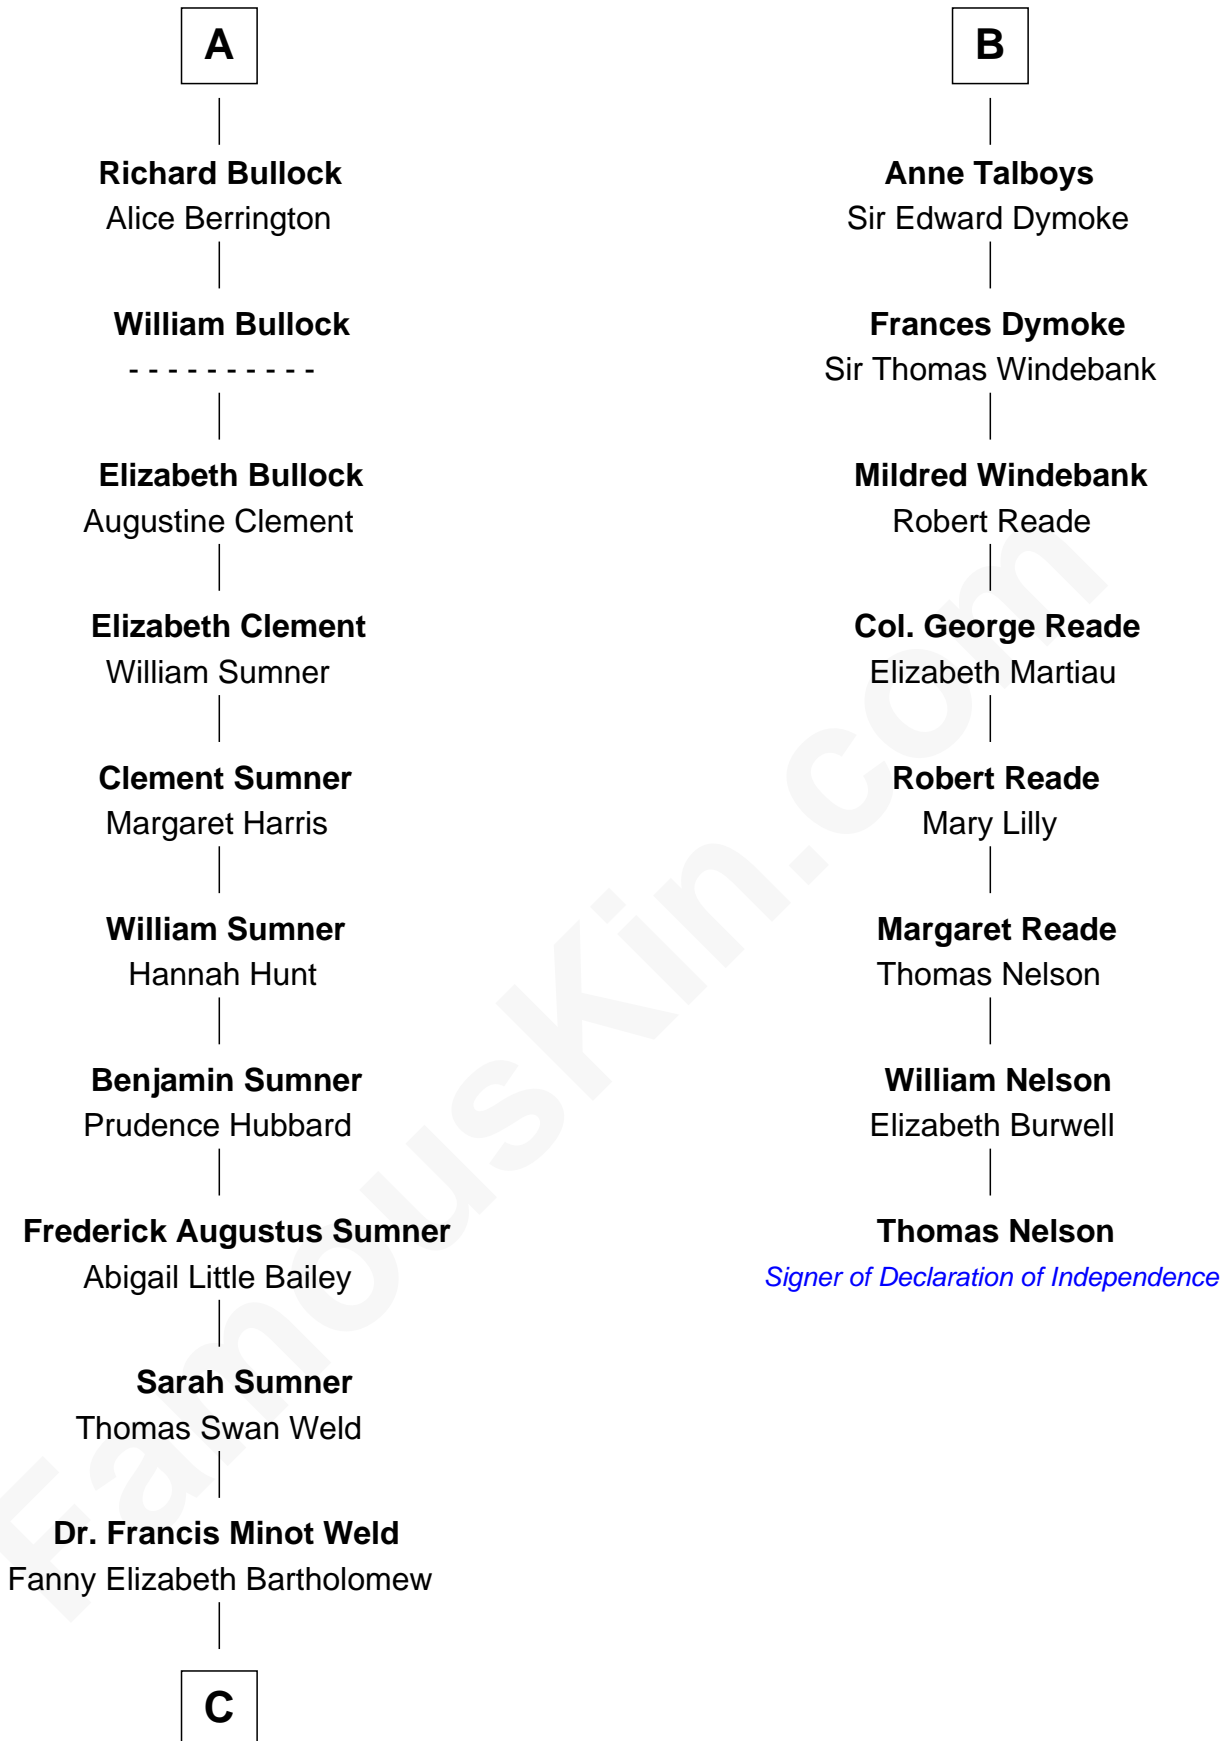

FamousKin.com Relationship Chart of

Bill Weld

68th Governor of Massachusetts

14th cousin 5 times removed of

Thomas Nelson

Signer of the Declaration of Independence

William de Montagu
Katherine de Grandison

Sibyl de Montagu
Sir Edmund Fitzalan

Philippe Fitzalan
Sir Richard Sergeaux

Alice Sergeaux
Sir Richard de Vere

Sir John de Vere
Elizabeth Howard

Joan de Vere
Sir William Norreys

Margaret Norreys
Gilbert Bullock

Thomas Bullock
Alice Kingsmill

A

Philippa de Montagu
Sir Roger de Mortimer

Edmund Mortimer
Philippa Plantagenet

Elizabeth Mortimer
Sir Henry Percy

Sir Henry Percy
Eleanor Neville

Sir Henry Percy
Eleanor Poynings

Margaret Percy
Sir William Gascoigne

Elizabeth Gascoigne
Sir George Talboys

B

C

—
Francis Minot Weld
Margaret Low White

—
David Weld
Mary Blake Nichols

—
Bill Weld
68th Governor of Massachusetts

FamousKin.com