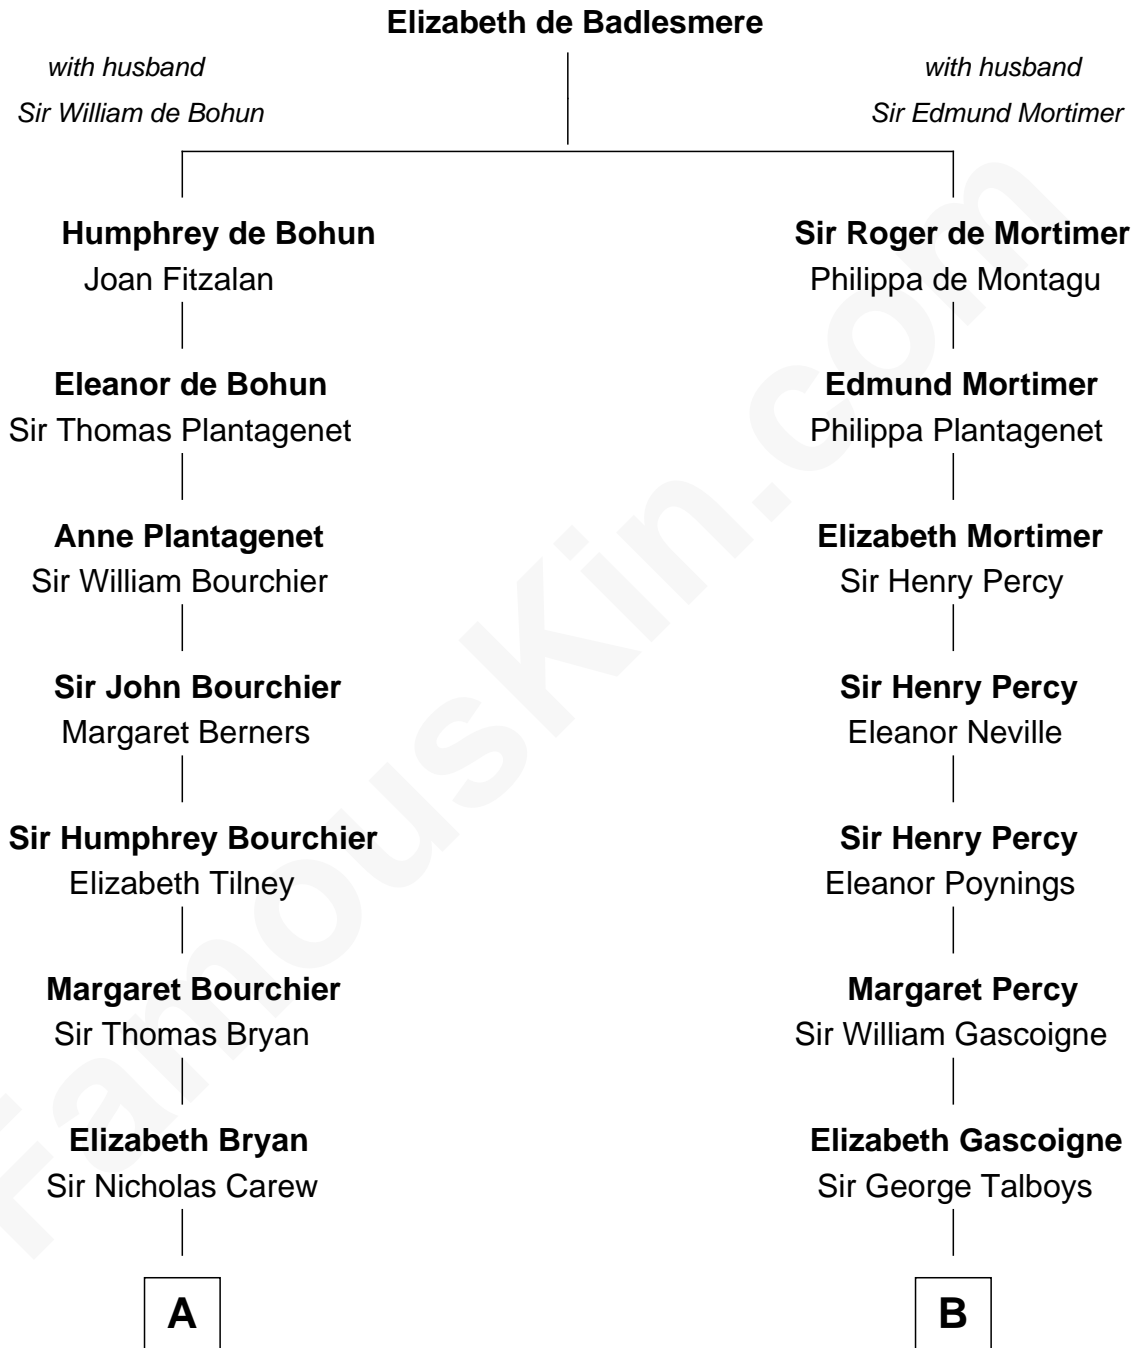

FamousKin.com

Relationship Chart of

Bill Weld

68th Governor of Massachusetts

14th cousin 6 times removed of

Thomas Nelson

Signer of the Declaration of Independence

C

—
Fanny Elizabeth Bartholomew

Dr. Francis Minot Weld

—
Francis Minot Weld

Margaret Low White

—
David Weld

Mary Blake Nichols

—
Bill Weld

68th Governor of Massachusetts