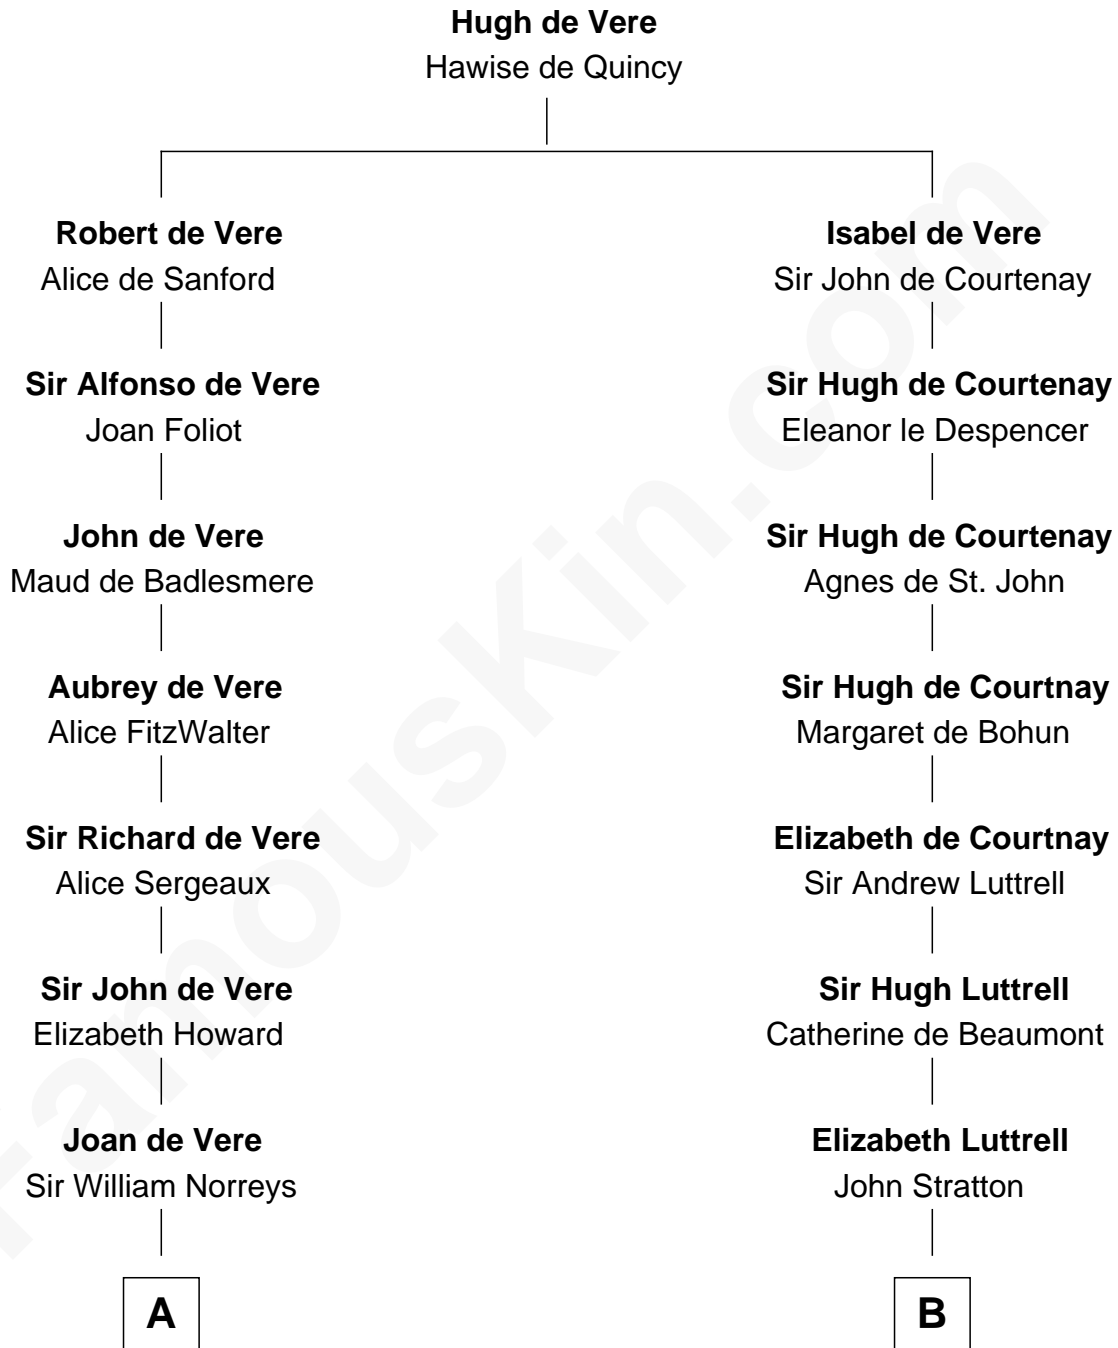

## Relationship Chart of

### Bill Weld

68th Governor of Massachusetts

17th cousin 4 times removed of

### Thomas Nelson

Signer of the Declaration of Independence

**C**

**Sarah Sumner**  
Thomas Swan Weld

**Dr. Francis Minot Weld**  
Fanny Elizabeth Bartholomew

**Francis Minot Weld**  
Margaret Low White

**David Weld**  
Mary Blake Nichols