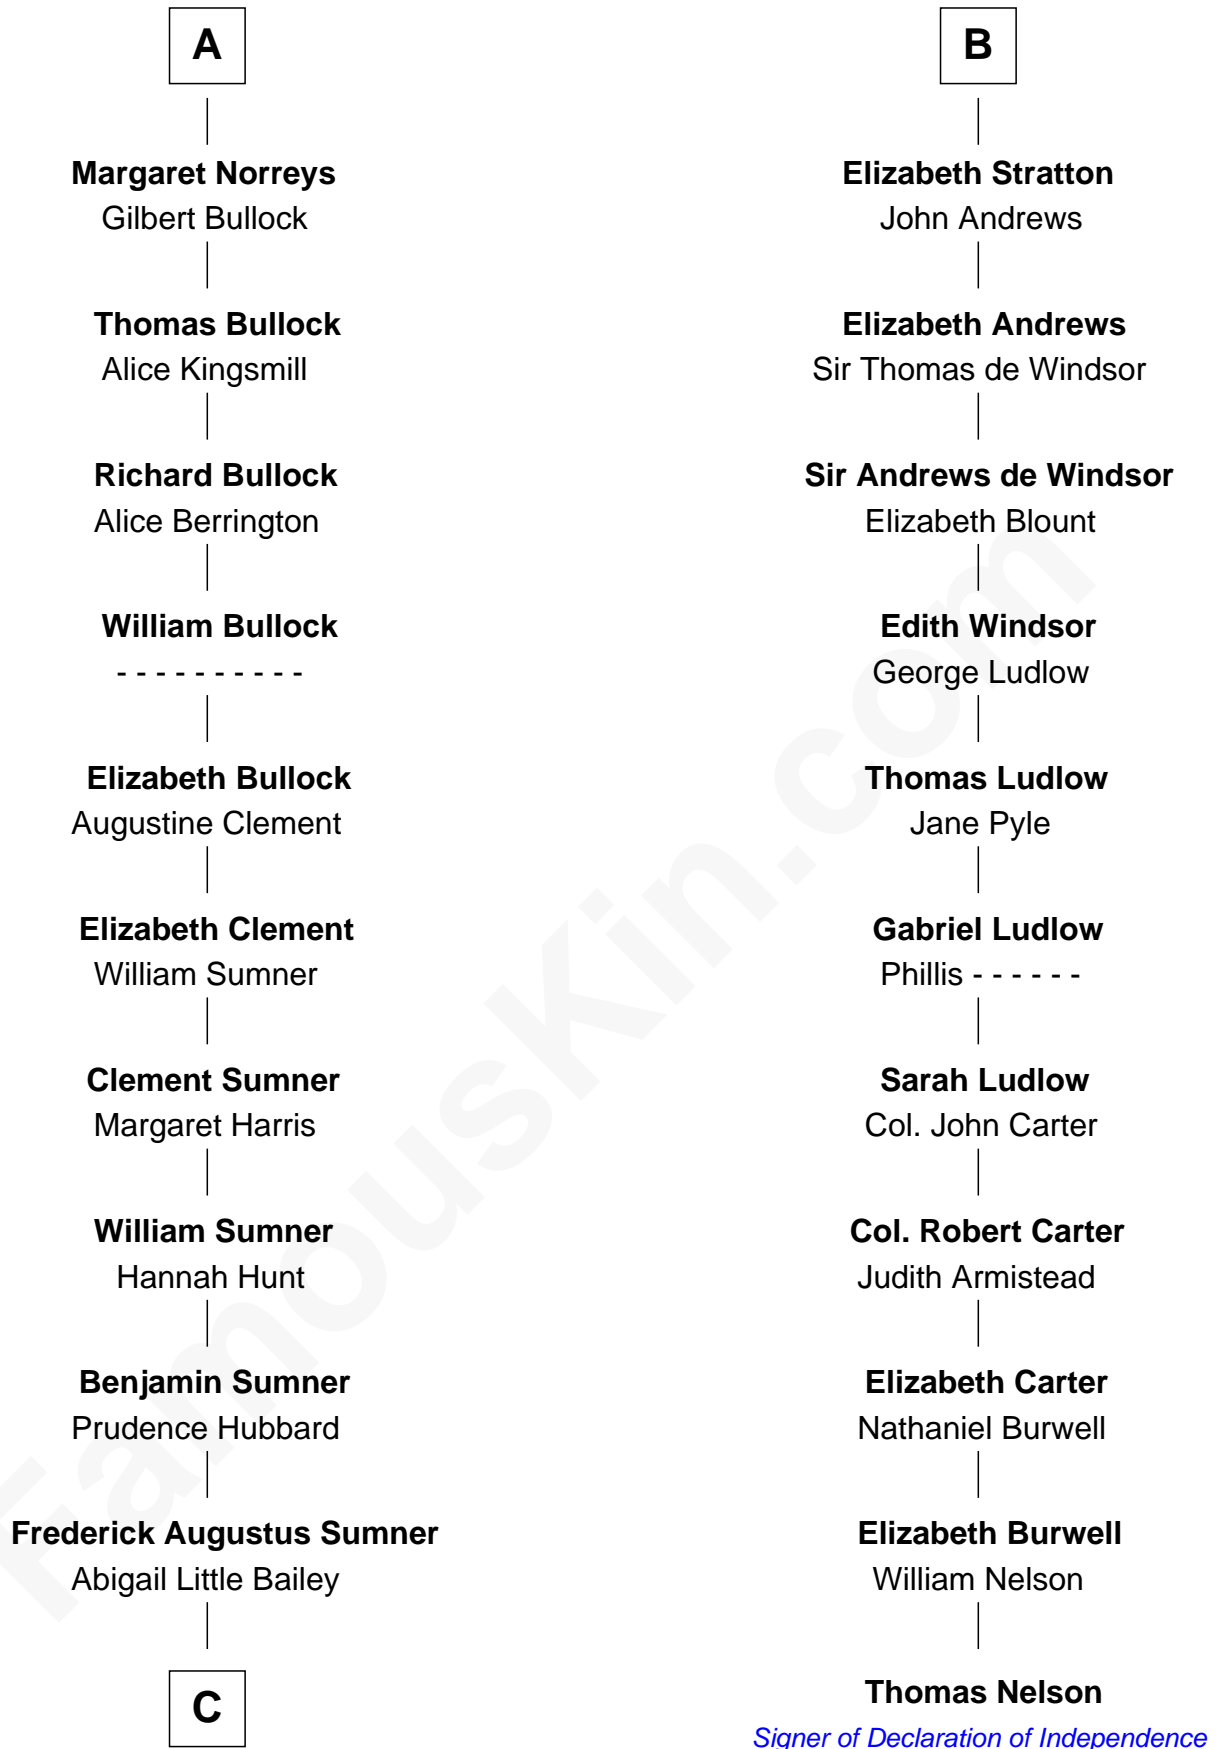

## Relationship Chart of

### Bill Weld

68th Governor of Massachusetts

17th cousin 4 times removed of

### Thomas Nelson

Signer of the Declaration of Independence

**C**

**Sarah Sumner**  
Thomas Swan Weld

**Dr. Francis Minot Weld**  
Fanny Elizabeth Bartholomew

**Francis Minot Weld**  
Margaret Low White

**David Weld**  
Mary Blake Nichols