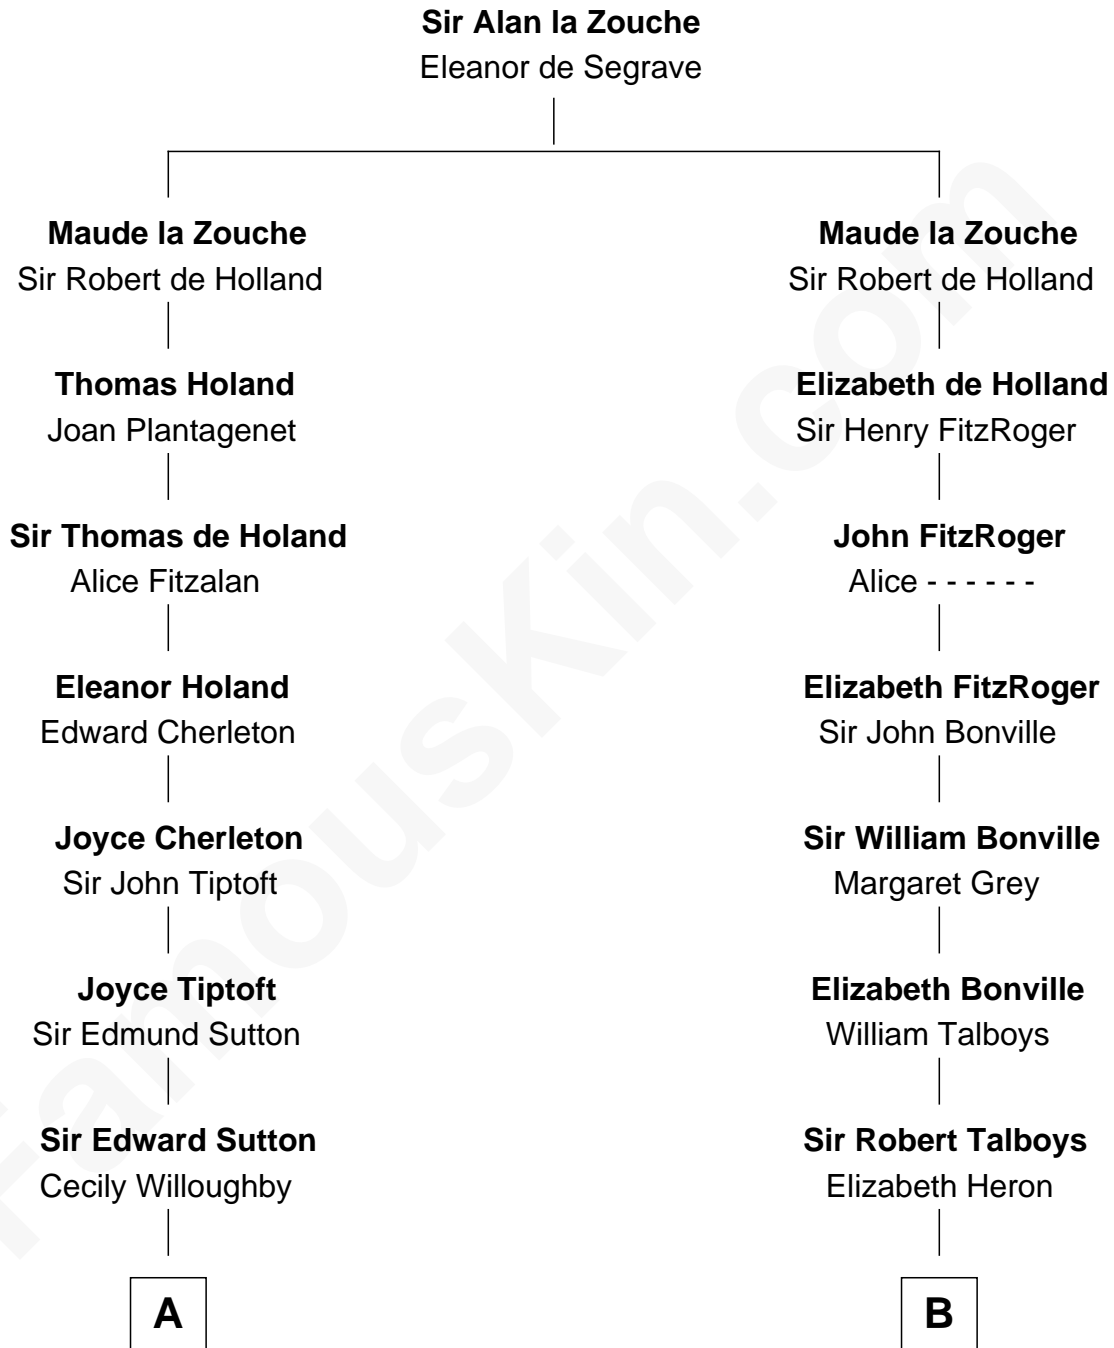

Thomas Nelson

Signer of the Declaration of Independence