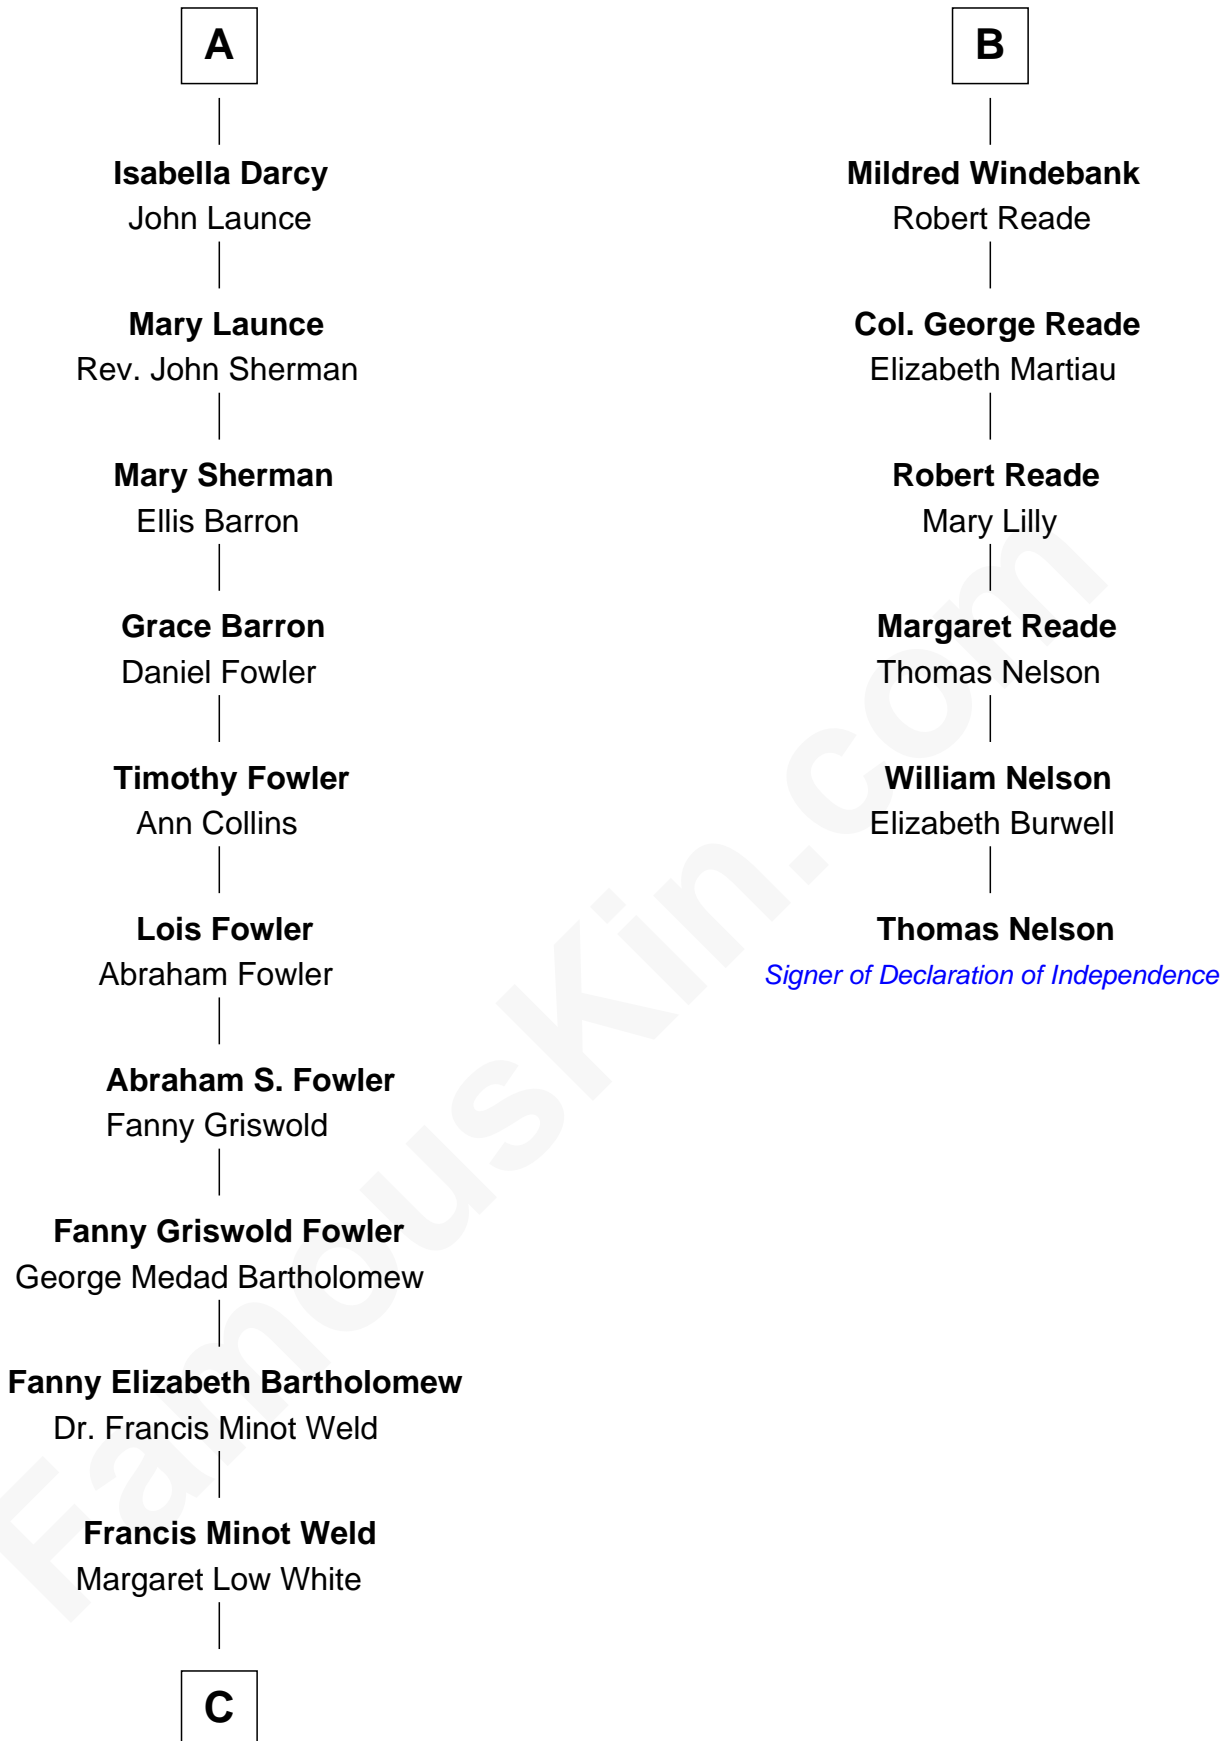

## Relationship Chart of

### Bill Weld

68th Governor of Massachusetts

12th cousin 6 times removed of

### Thomas Nelson

Signer of the Declaration of Independence

**C**

—  
**David Weld**

Mary Blake Nichols

—  
**Bill Weld**

*68th Governor of Massachusetts*

FamousKin.com