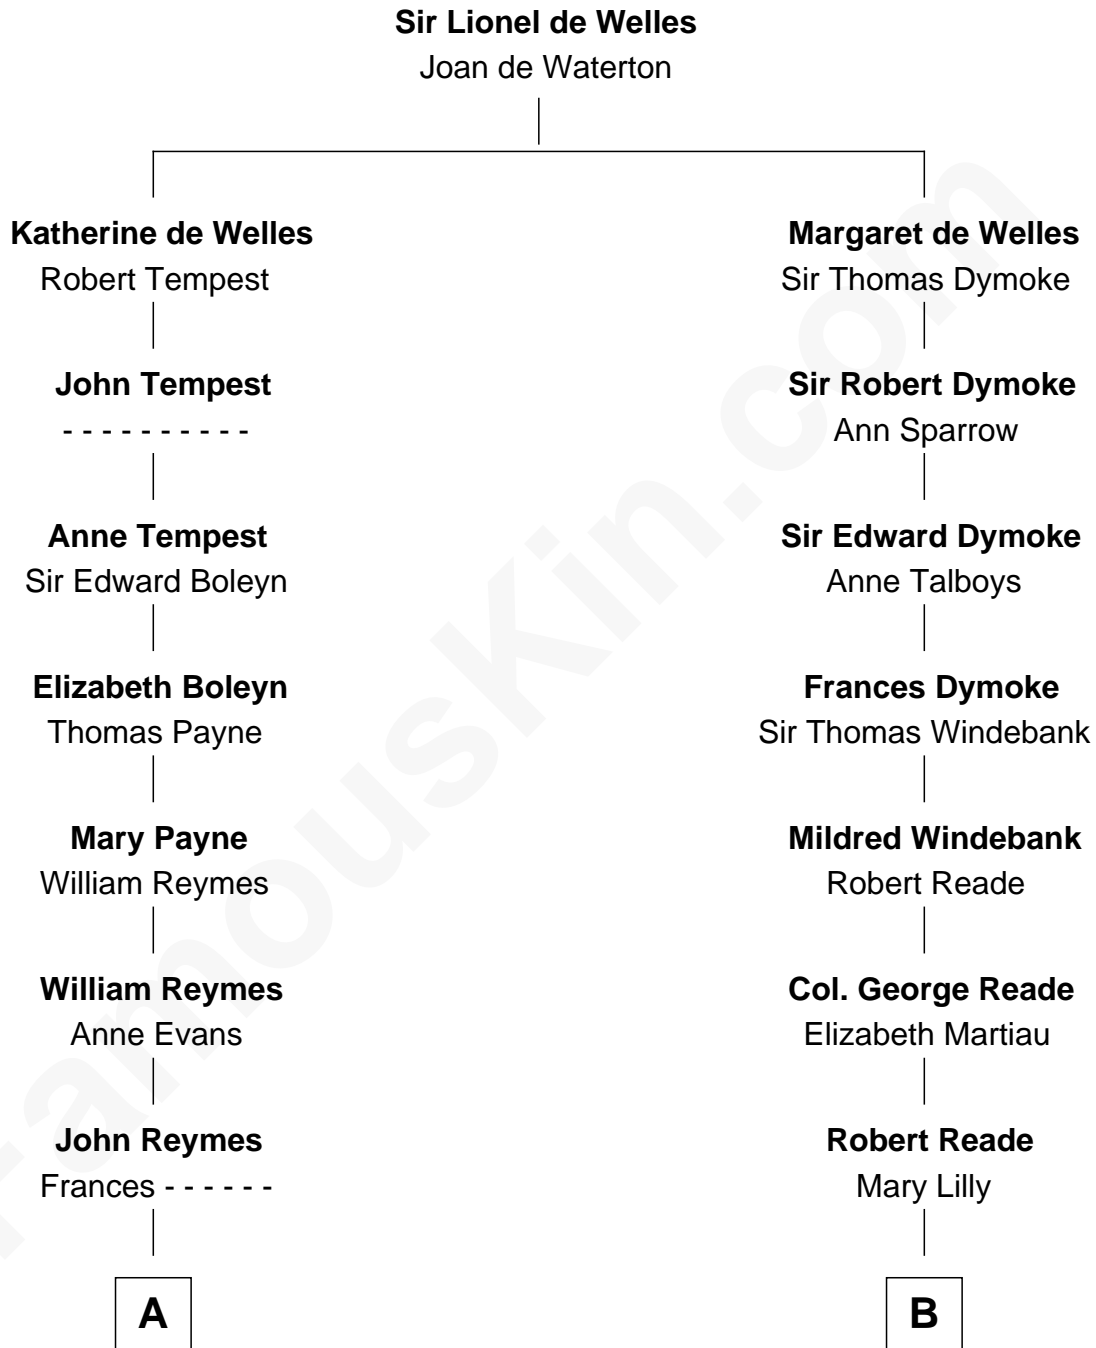

FamousKin.com

Relationship Chart of

Bill Weld

68th Governor of Massachusetts

9th cousin 8 times removed of

Thomas Nelson

Signer of the Declaration of Independence

A

Abigail Reymes
Rev. Nathaniel Brewster

Probable

Sarah Brewster
Jonathan Smith

Jonathan Smith
Elizabeth Platt

Tabitha Smith
Nicholl Floyd

Maj. Gen. William Floyd
Hannah Jones

Col. Nicoll Floyd
Phebe Gelston

John Gelston Floyd
Sarah Backus Kirkland