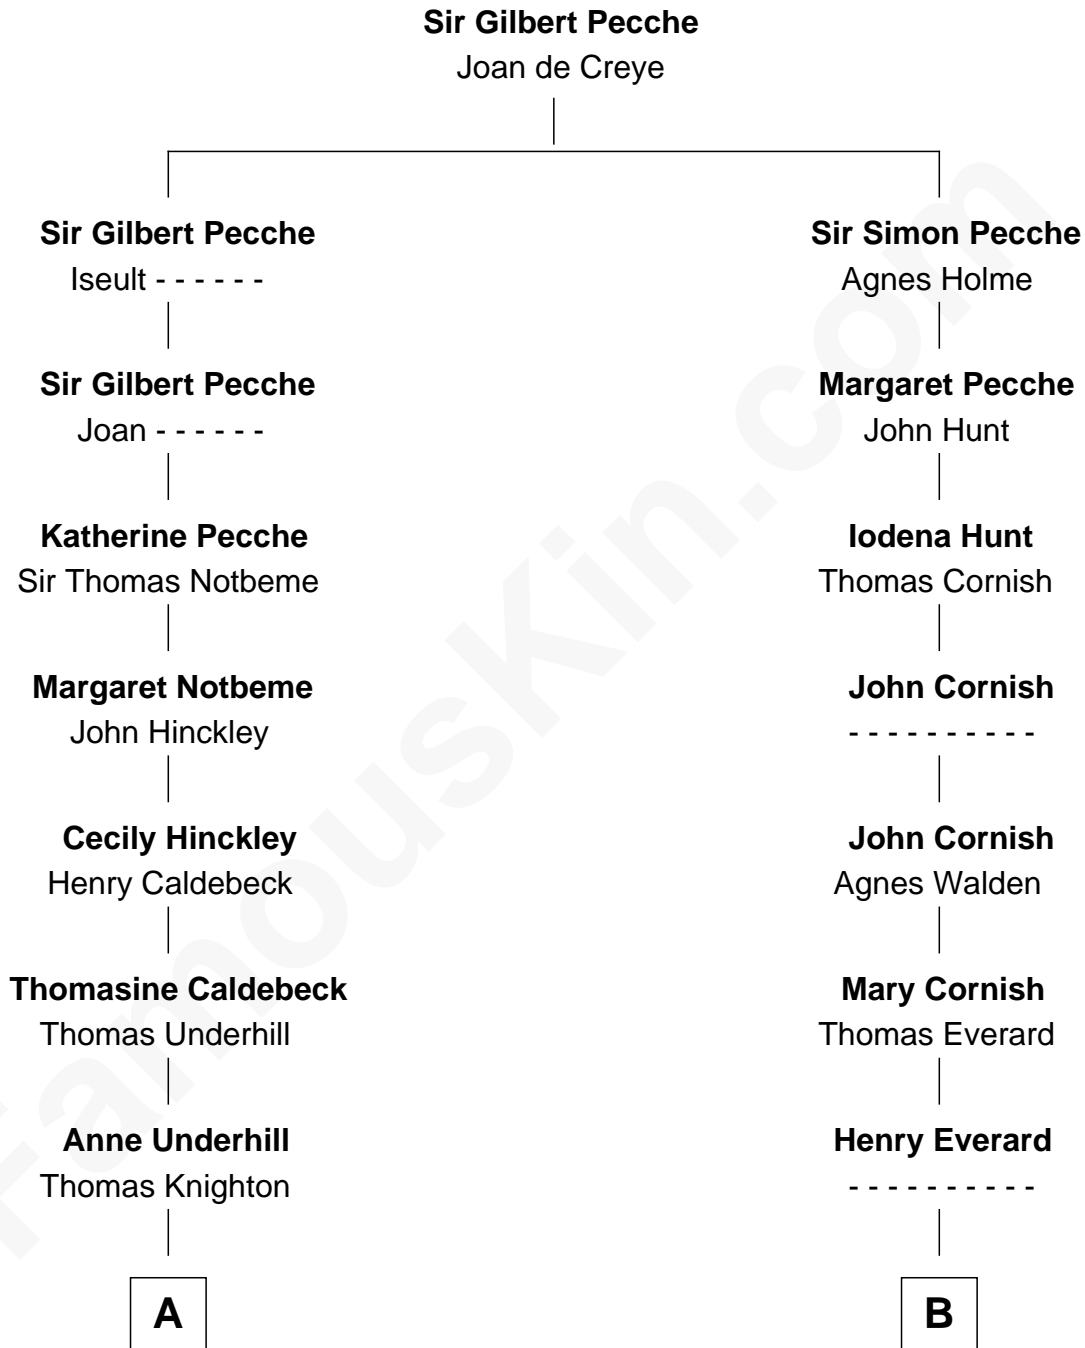

General William Whipple

Signer of the Declaration of Independence