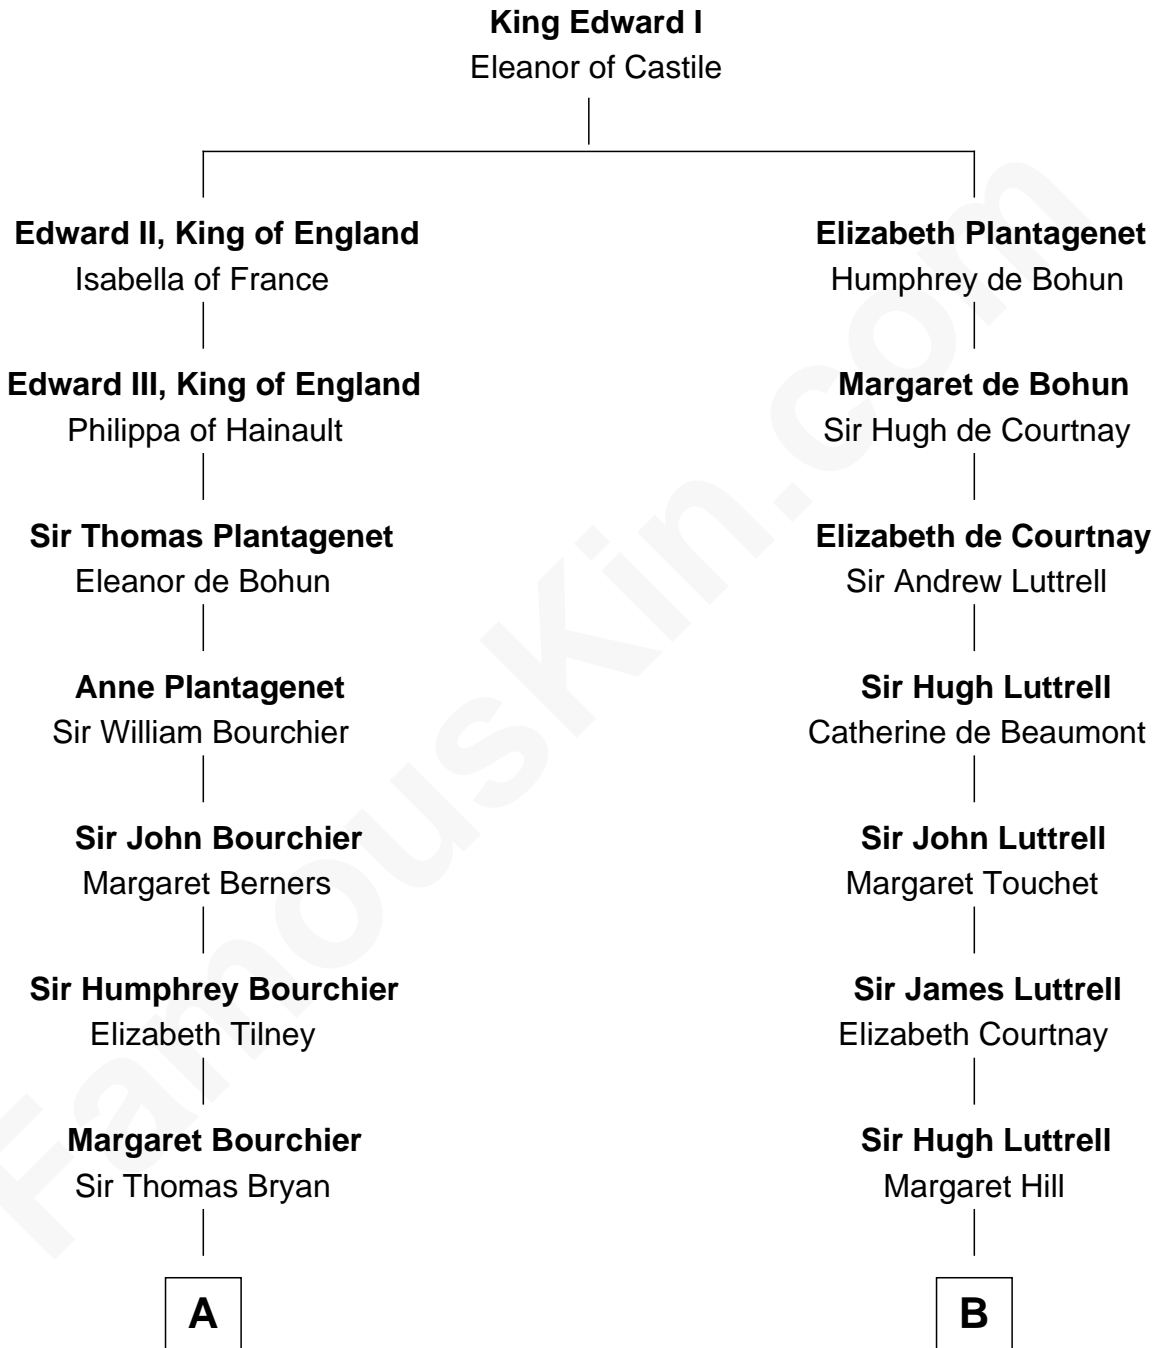

FamousKin.com

Relationship Chart of

Bill Weld

68th Governor of Massachusetts

15th cousin 6 times removed of

General William Whipple

Signer of the Declaration of Independence

C

Fanny Griswold Fowler
George Medad Bartholomew

Fanny Elizabeth Bartholomew
Dr. Francis Minot Weld

Francis Minot Weld
Margaret Low White

David Weld
Mary Blake Nichols

Bill Weld
68th Governor of Massachusetts