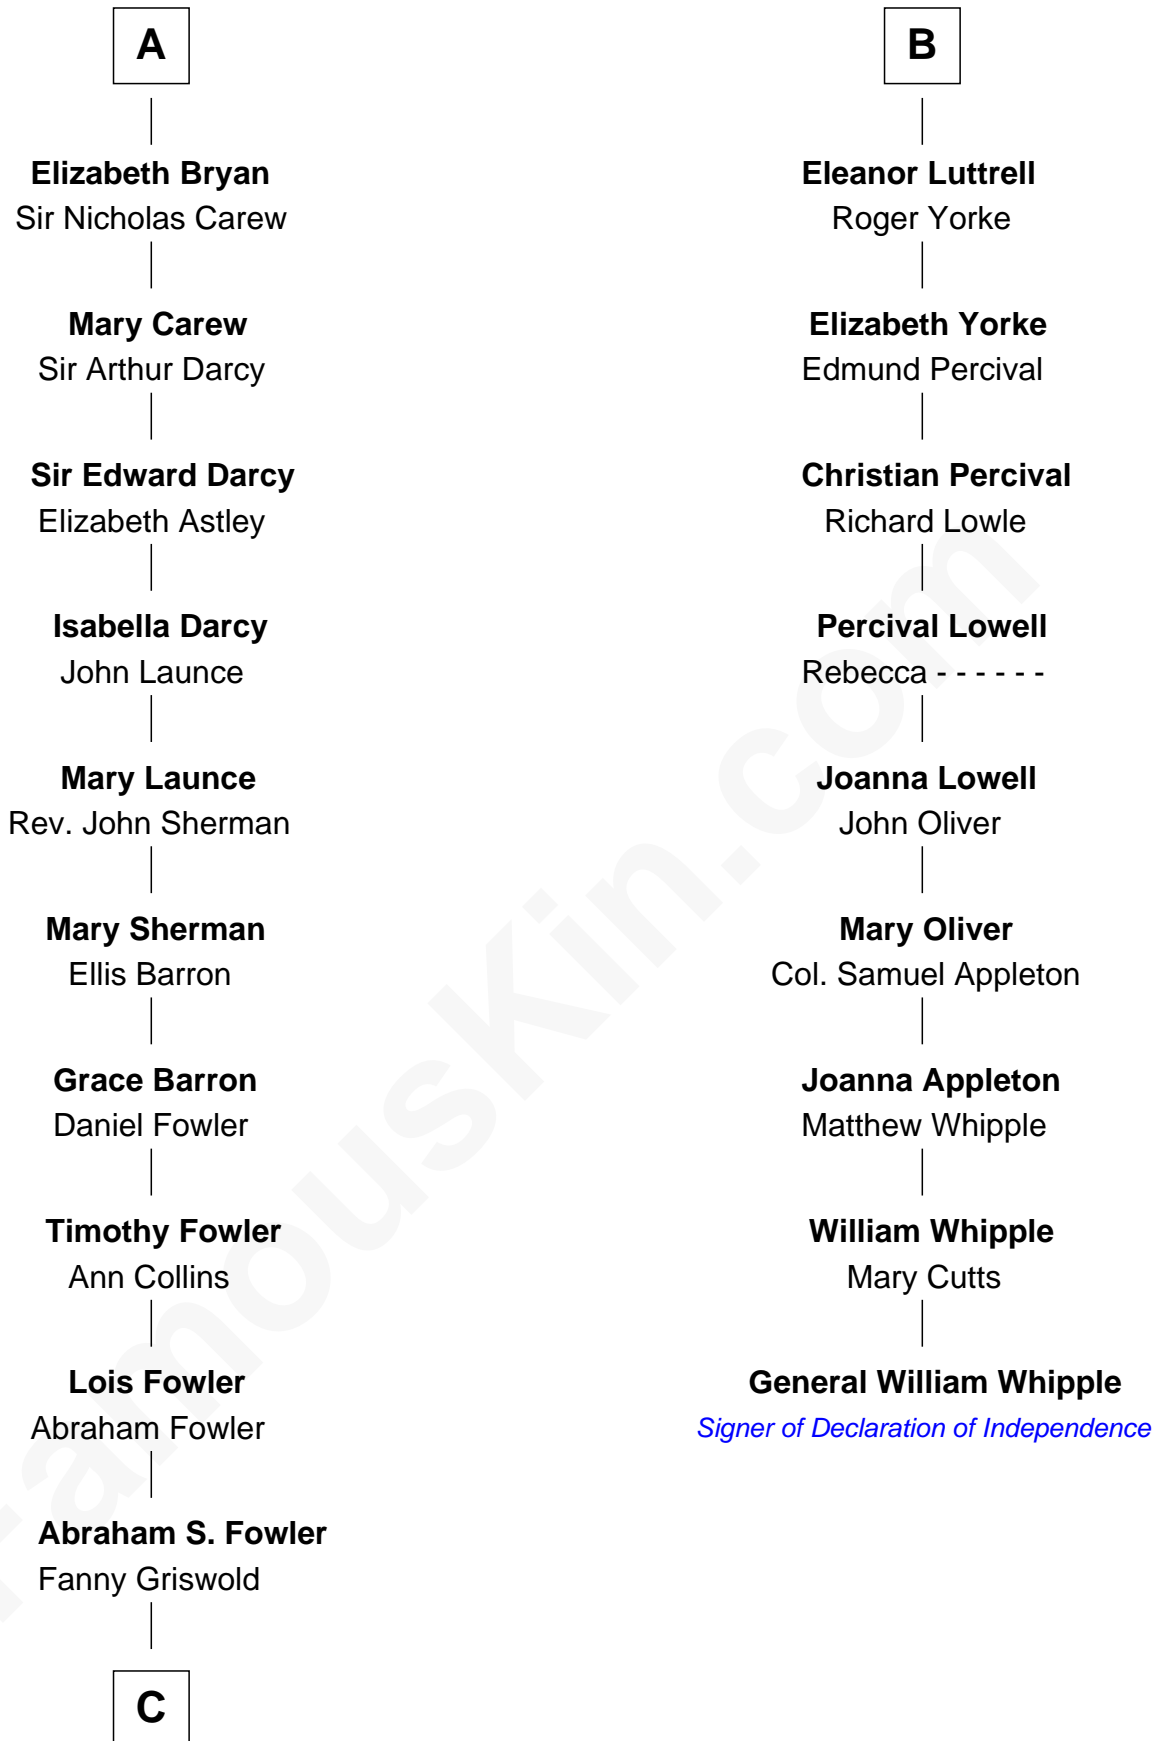

FamousKin.com

Relationship Chart of

Bill Weld

68th Governor of Massachusetts

15th cousin 6 times removed of

General William Whipple

Signer of the Declaration of Independence

C

Fanny Griswold Fowler
George Medad Bartholomew

Fanny Elizabeth Bartholomew
Dr. Francis Minot Weld

Francis Minot Weld
Margaret Low White

David Weld
Mary Blake Nichols

Bill Weld
68th Governor of Massachusetts