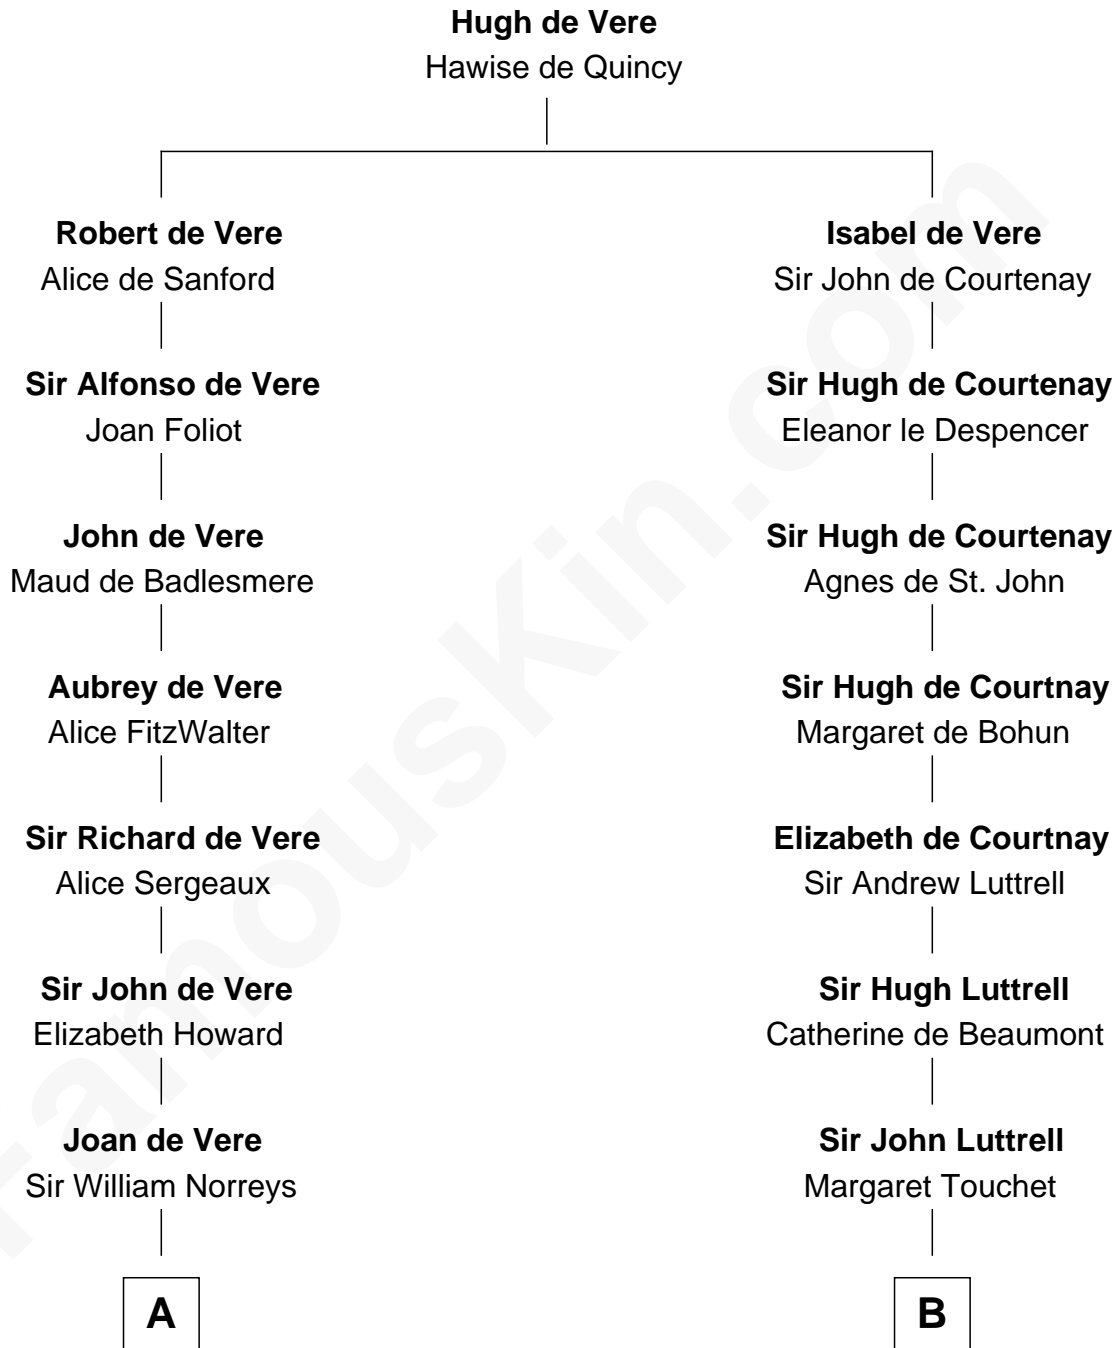

FamousKin.com

Relationship Chart of

Bill Weld

68th Governor of Massachusetts

17th cousin 4 times removed of

General William Whipple

Signer of the Declaration of Independence

C

Sarah Sumner
Thomas Swan Weld

Dr. Francis Minot Weld
Fanny Elizabeth Bartholomew

Francis Minot Weld
Margaret Low White

David Weld
Mary Blake Nichols

Bill Weld
68th Governor of Massachusetts

FamousKin.com