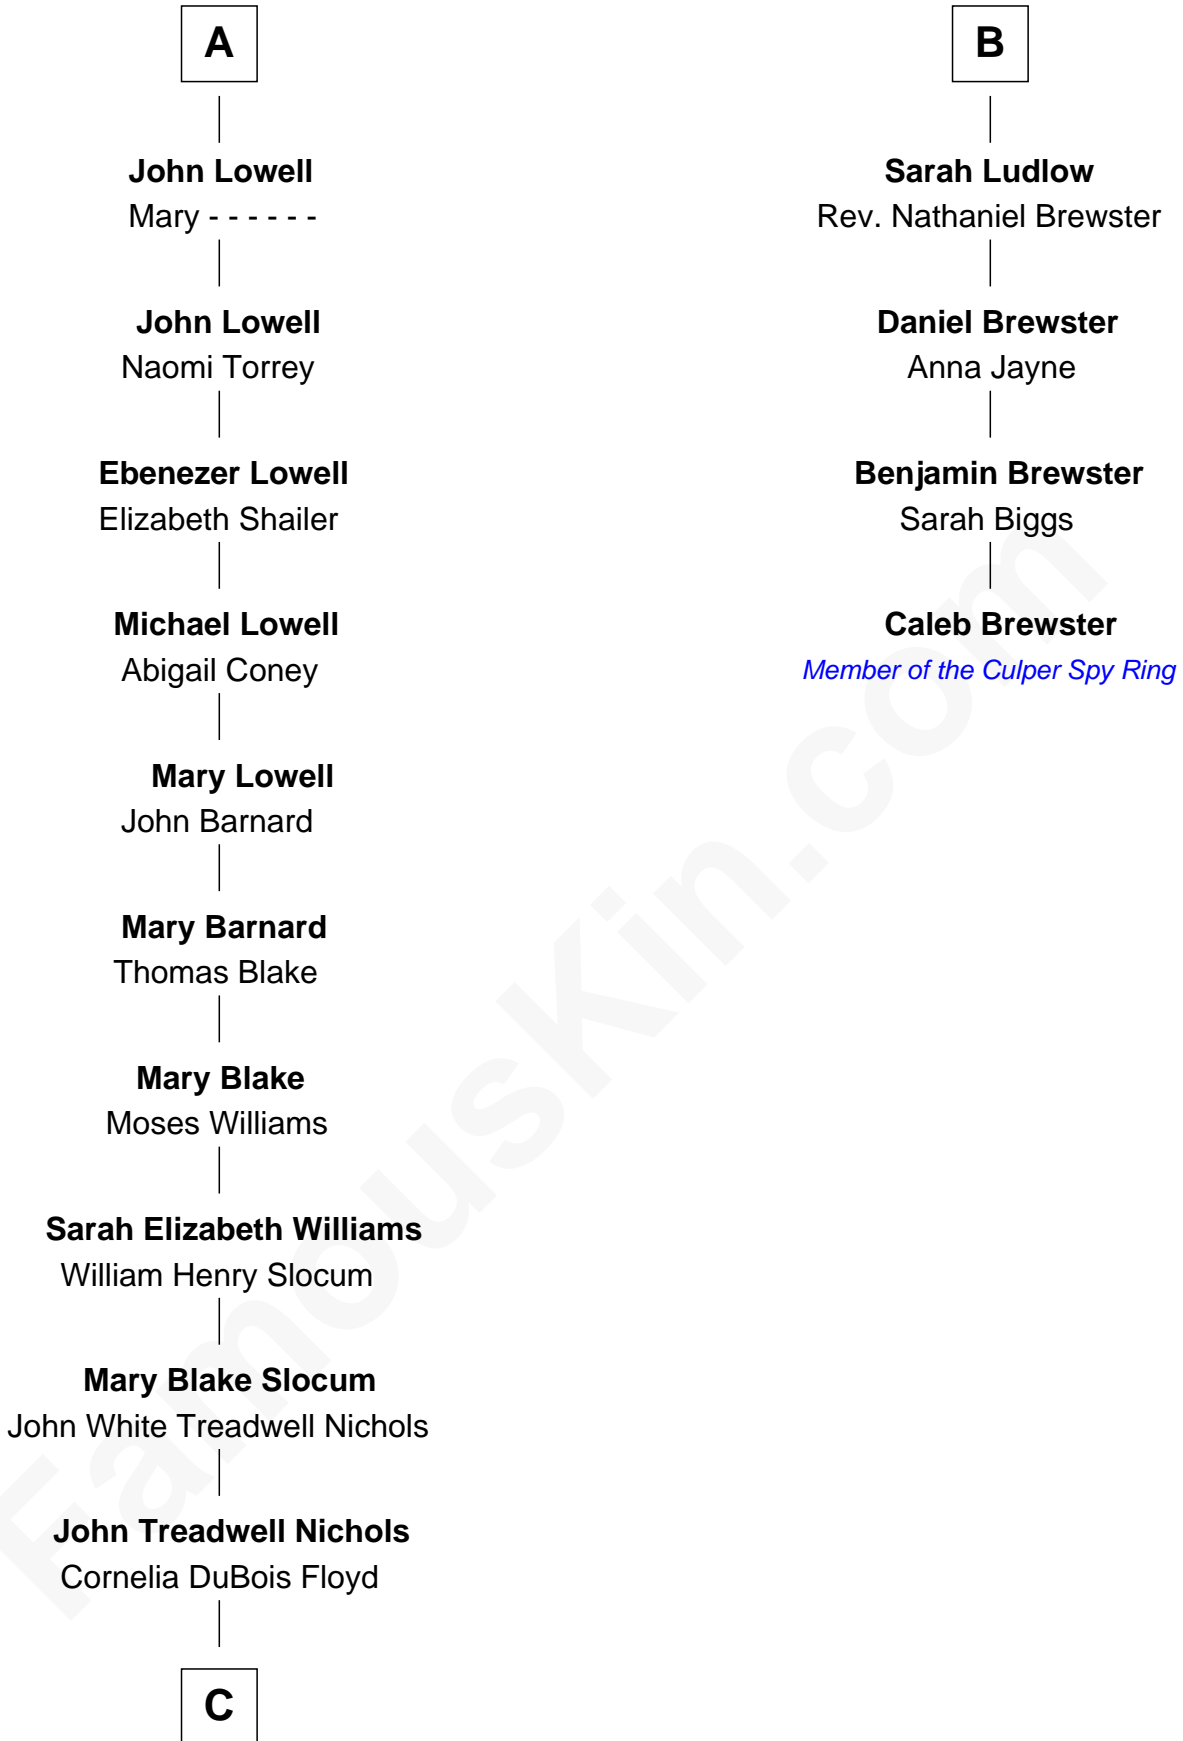

FamousKin.com

Relationship Chart of

Bill Weld

68th Governor of Massachusetts

10th cousin 8 times removed of

Caleb Brewster

Member of the Culper Spy Ring during the American Revolution

C

—
Mary Blake Nichols

David Weld

—
Bill Weld

68th Governor of Massachusetts

FamousKin.com