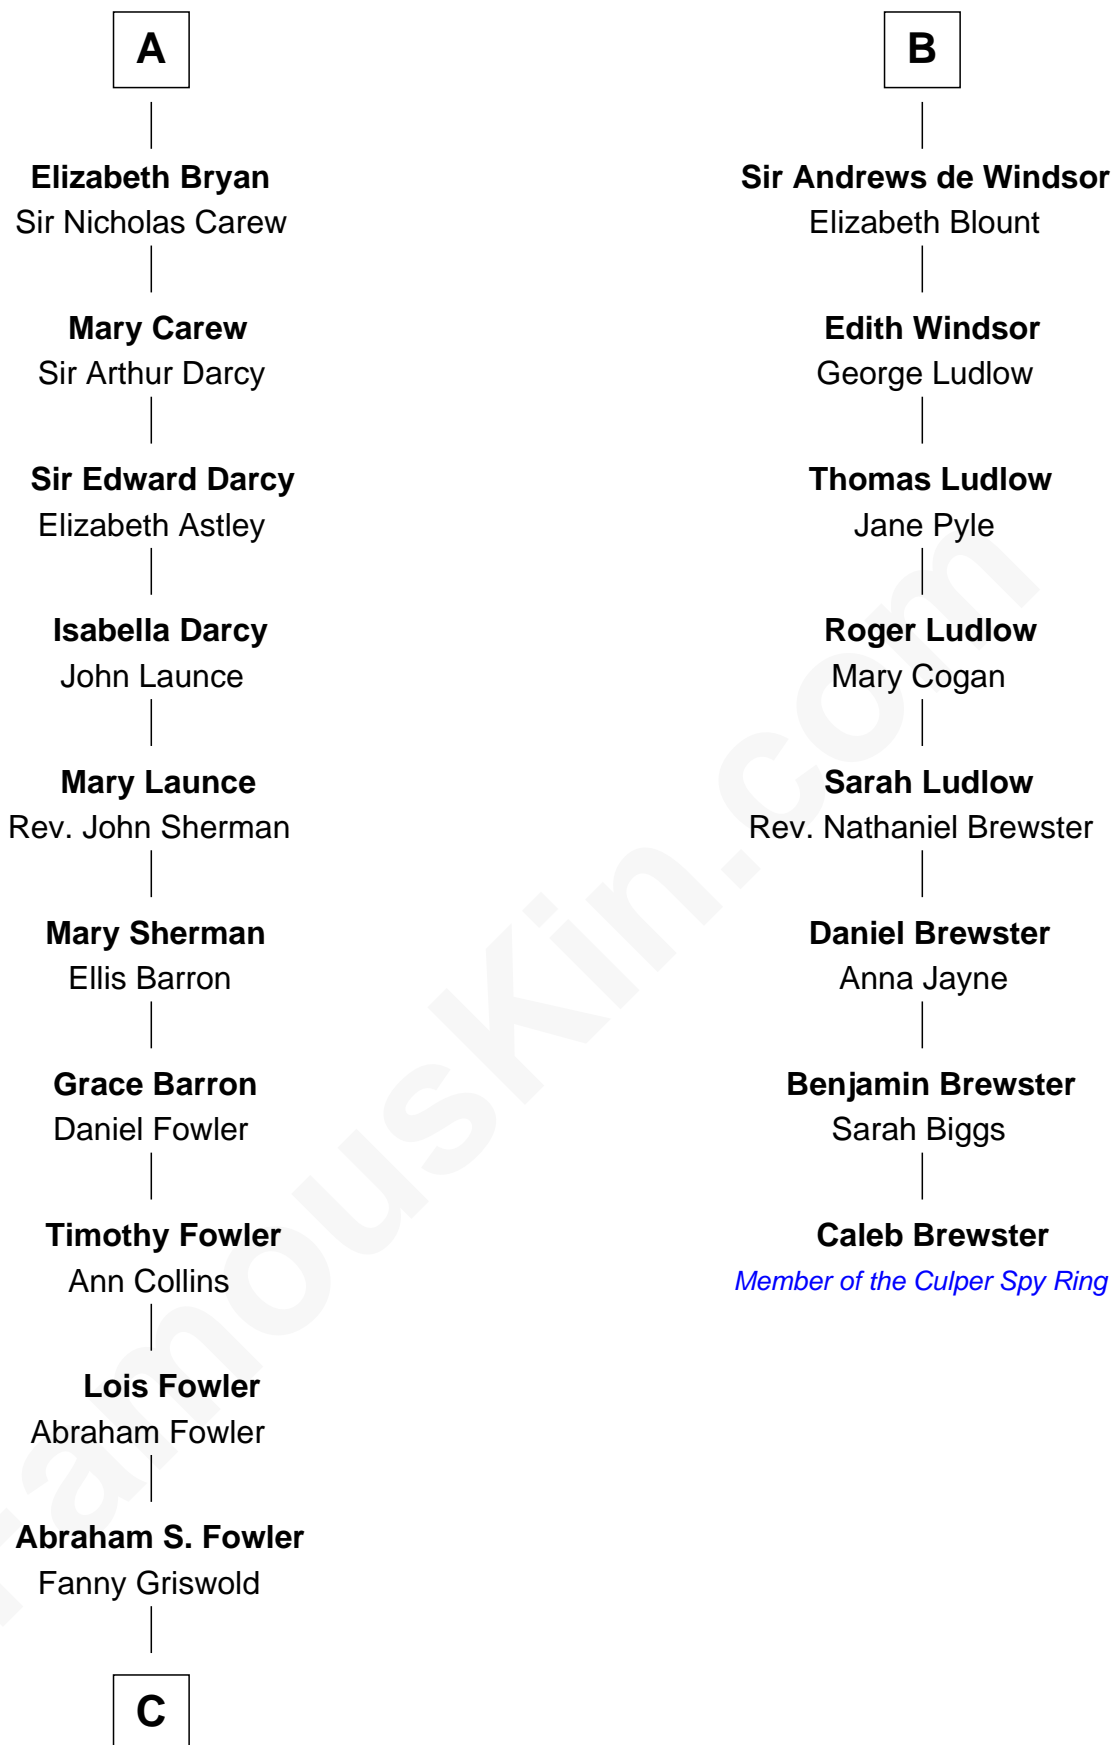

FamousKin.com

Relationship Chart of

Bill Weld

68th Governor of Massachusetts

14th cousin 7 times removed of

Caleb Brewster

Member of the Culper Spy Ring during the American Revolution

C

Fanny Griswold Fowler
George Medad Bartholomew

Fanny Elizabeth Bartholomew
Dr. Francis Minot Weld

Francis Minot Weld
Margaret Low White

David Weld
Mary Blake Nichols

Bill Weld
68th Governor of Massachusetts