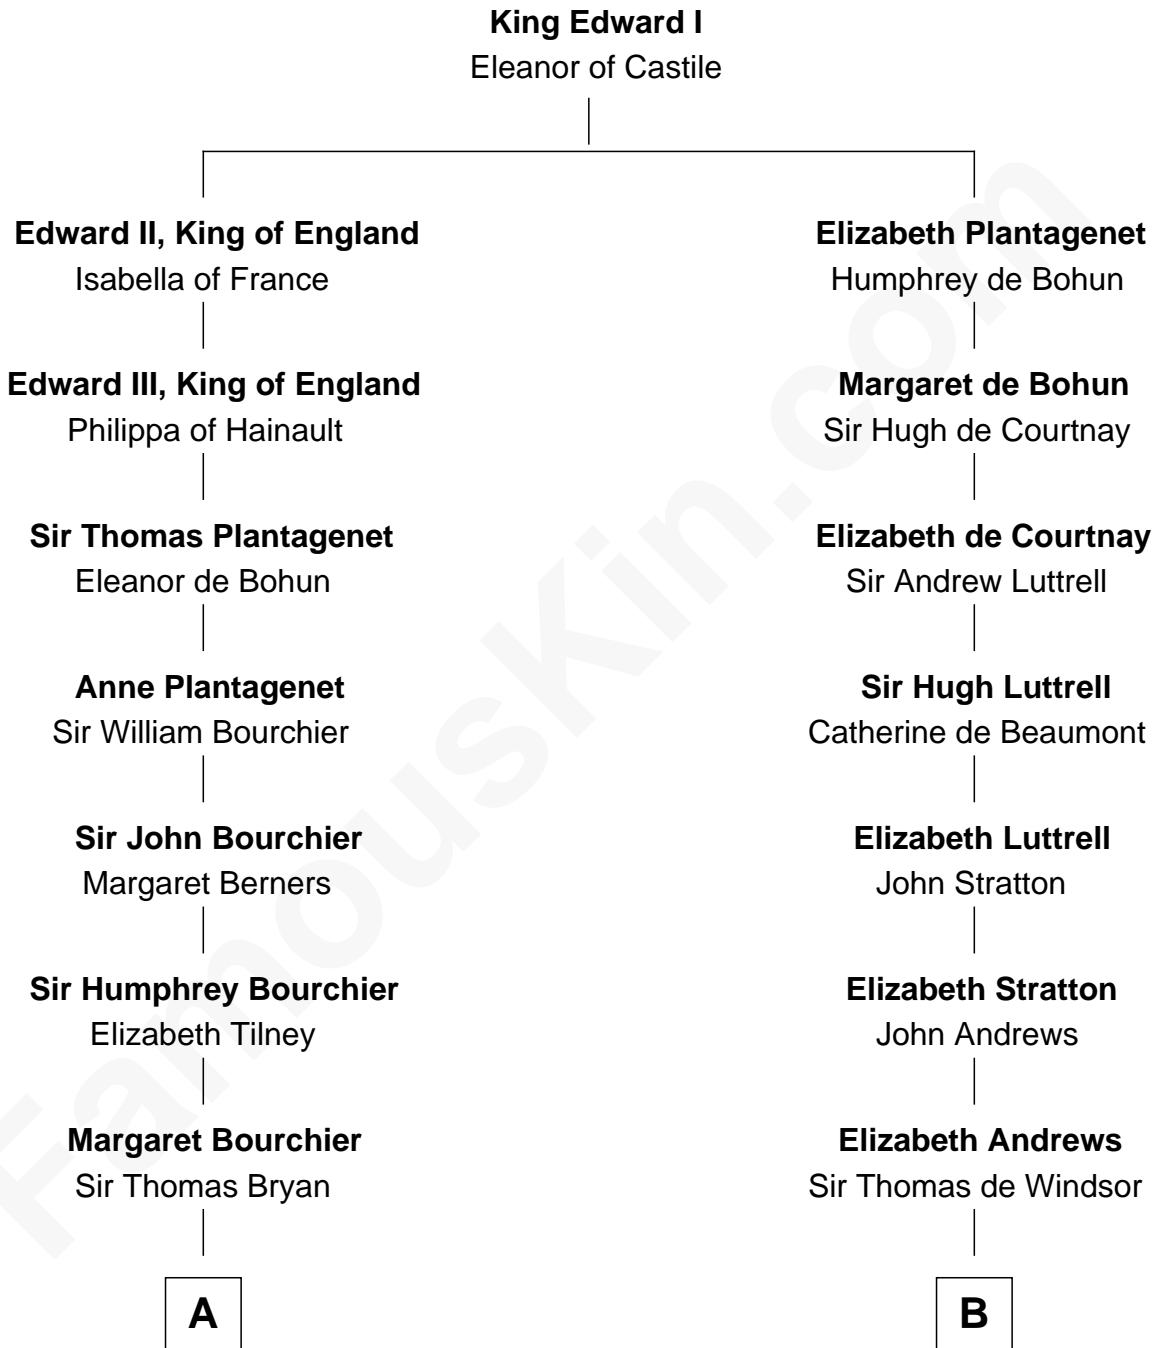

FamousKin.com

Relationship Chart of

Bill Weld

68th Governor of Massachusetts

14th cousin 7 times removed of

Caleb Brewster

Member of the Culper Spy Ring during the American Revolution

C

Fanny Griswold Fowler
George Medad Bartholomew

Fanny Elizabeth Bartholomew
Dr. Francis Minot Weld

Francis Minot Weld
Margaret Low White

David Weld
Mary Blake Nichols

Bill Weld
68th Governor of Massachusetts