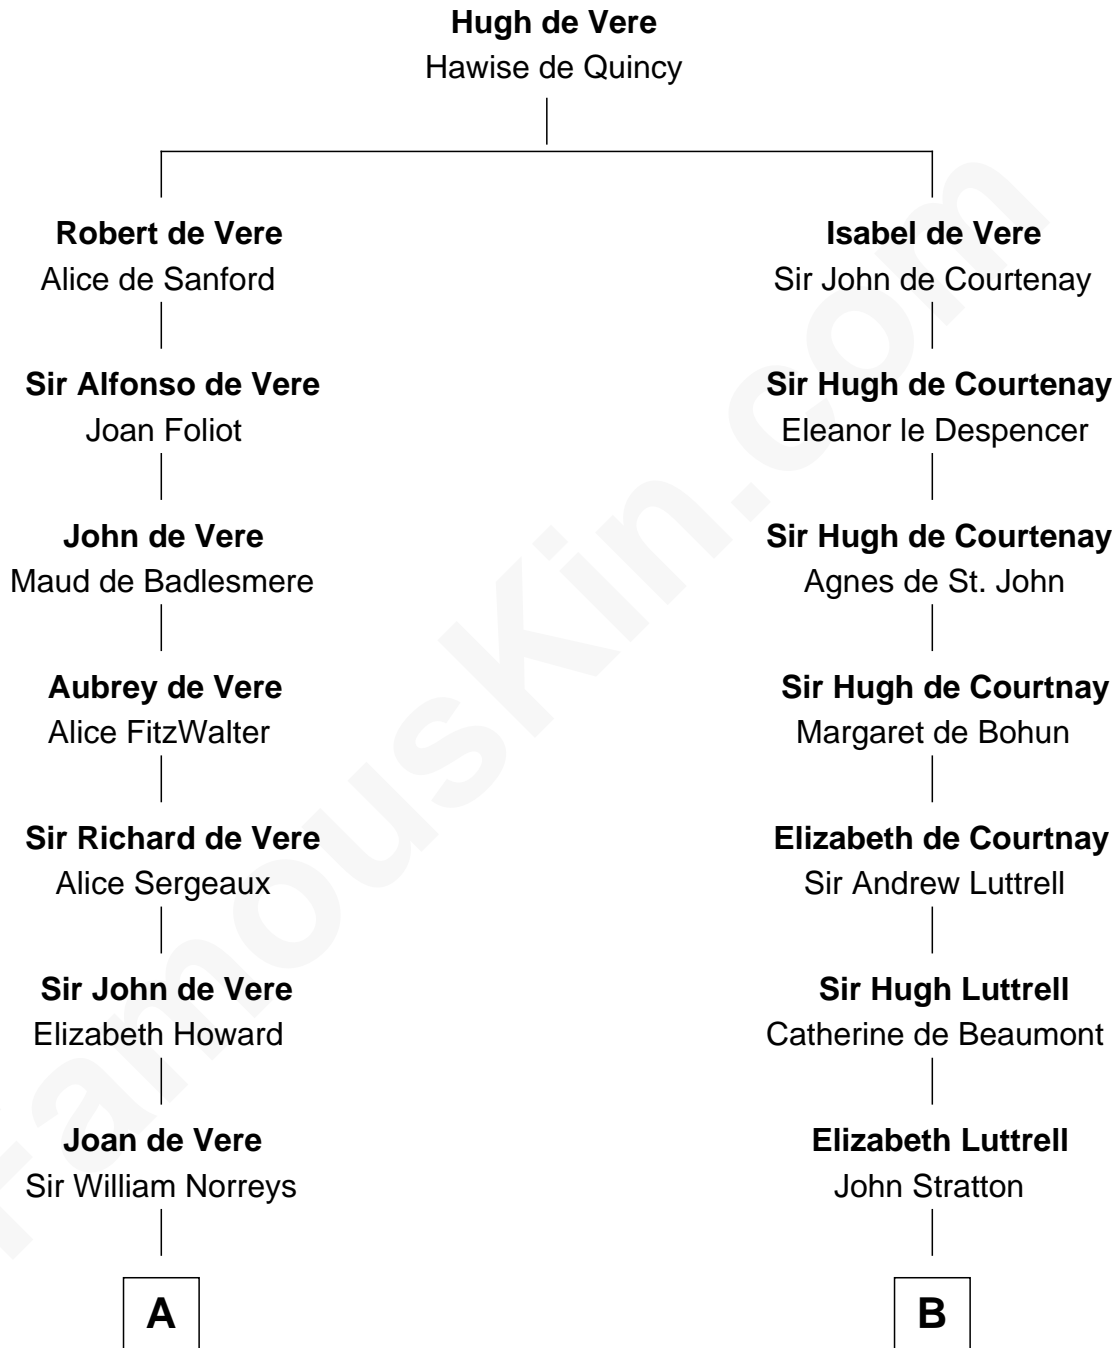

FamousKin.com Relationship Chart of

Bill Weld

68th Governor of Massachusetts

16th cousin 5 times removed of

Caleb Brewster

Member of the Culper Spy Ring during the American Revolution

C

Sarah Sumner
Thomas Swan Weld

Dr. Francis Minot Weld
Fanny Elizabeth Bartholomew

Francis Minot Weld
Margaret Low White

David Weld
Mary Blake Nichols

Bill Weld
68th Governor of Massachusetts

FamousKin.com