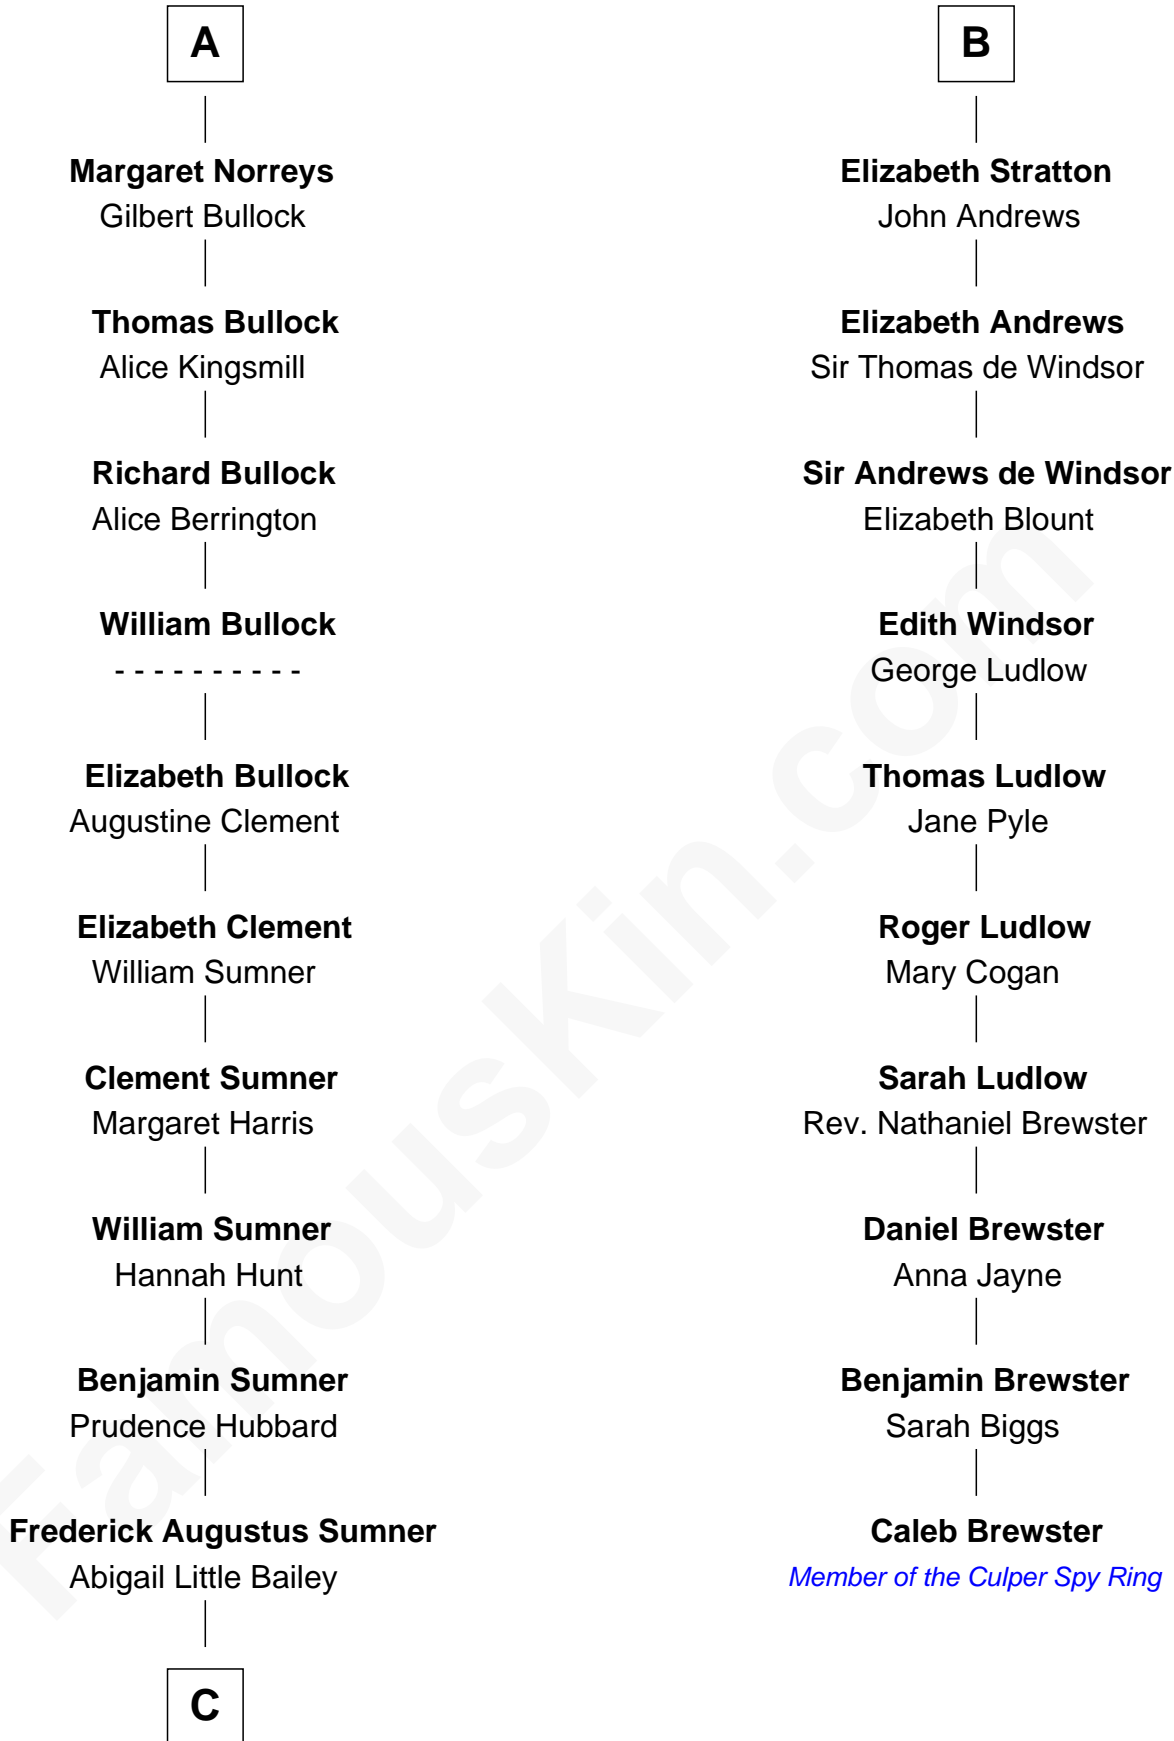

FamousKin.com Relationship Chart of

Bill Weld

68th Governor of Massachusetts

16th cousin 5 times removed of

Caleb Brewster

Member of the Culper Spy Ring during the American Revolution

C

Sarah Sumner
Thomas Swan Weld

Dr. Francis Minot Weld
Fanny Elizabeth Bartholomew

Francis Minot Weld
Margaret Low White

David Weld
Mary Blake Nichols

Bill Weld
68th Governor of Massachusetts

FamousKin.com