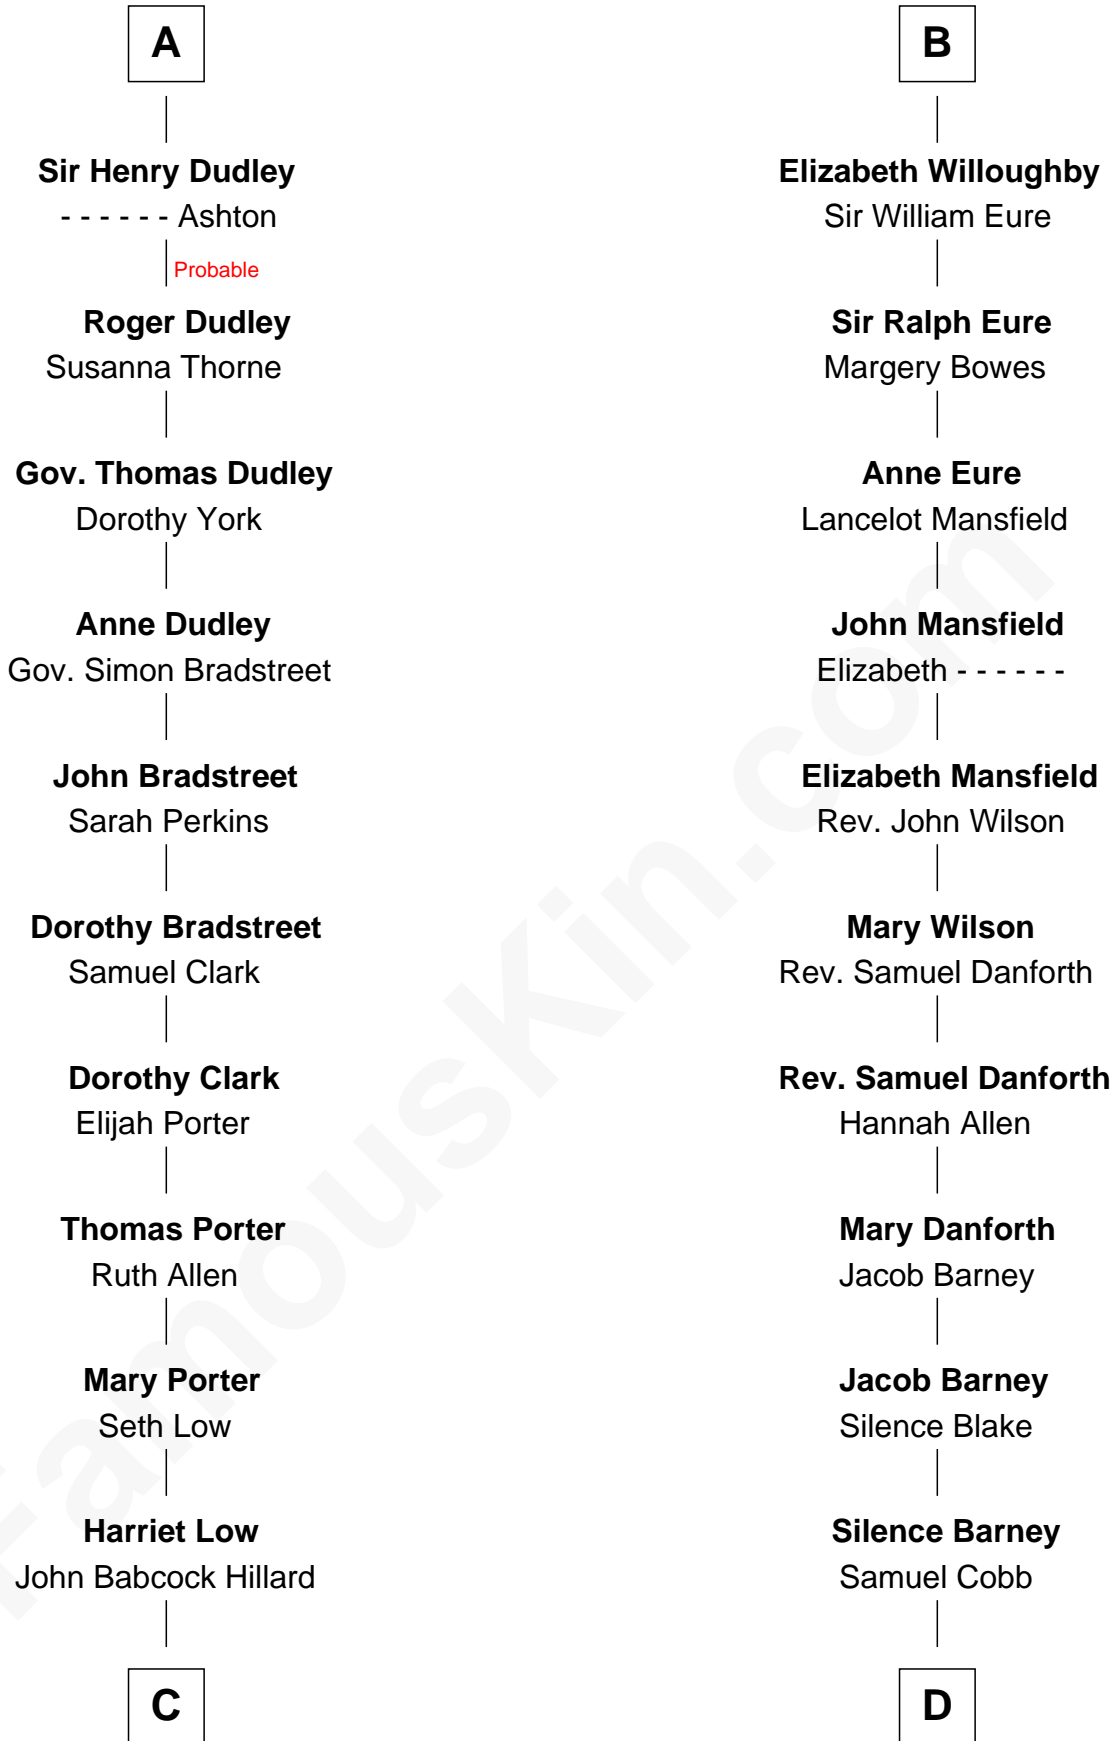

FamousKin.com

Relationship Chart of

Bill Weld

68th Governor of Massachusetts

20th cousin 1 time removed of

Sandra Day O'Connor

First Female U.S. Supreme Court Justice

C

Harriet Hillard
William Augustus White

Margaret Low White
Francis Minot Weld

David Weld
Mary Blake Nichols

Bill Weld
68th Governor of Massachusetts

D

Lettice Carlyle Cobb
Luke Day

Hollis Day
Eliza L. Flanders