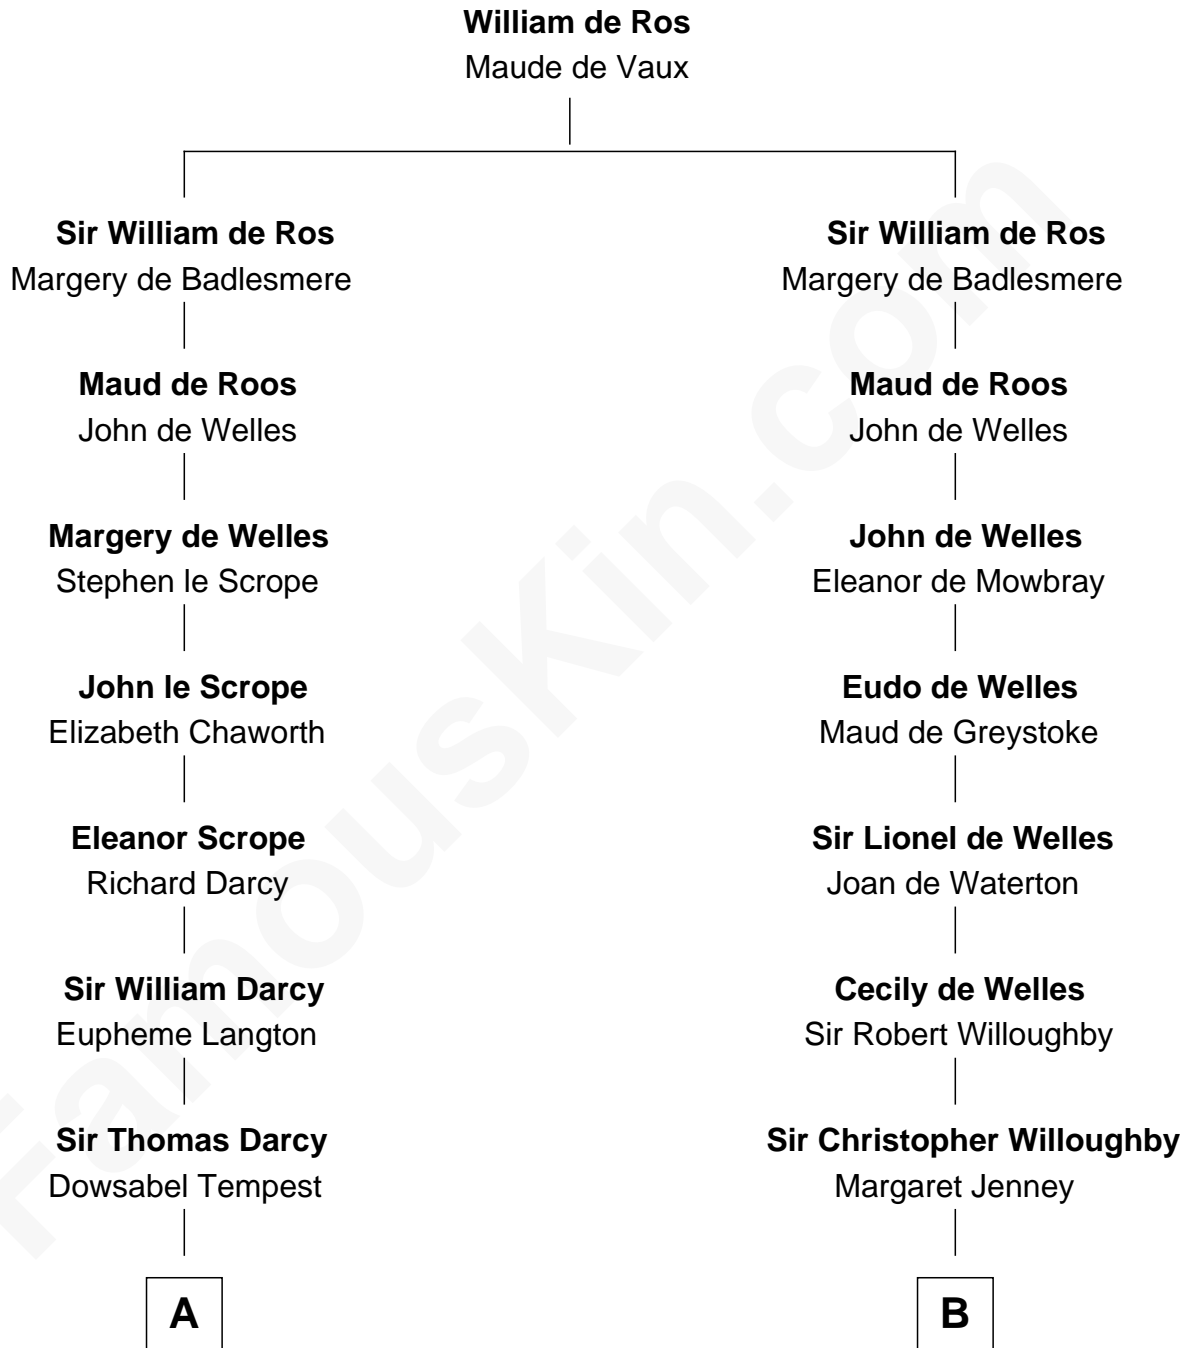

FamousKin.com

Relationship Chart of

Bill Weld

68th Governor of Massachusetts

20th cousin 1 time removed of

Sandra Day O'Connor

First Female U.S. Supreme Court Justice

C

Fanny Elizabeth Bartholomew

Dr. Francis Minot Weld

Francis Minot Weld

Margaret Low White

David Weld

Mary Blake Nichols

Bill Weld

68th Governor of Massachusetts