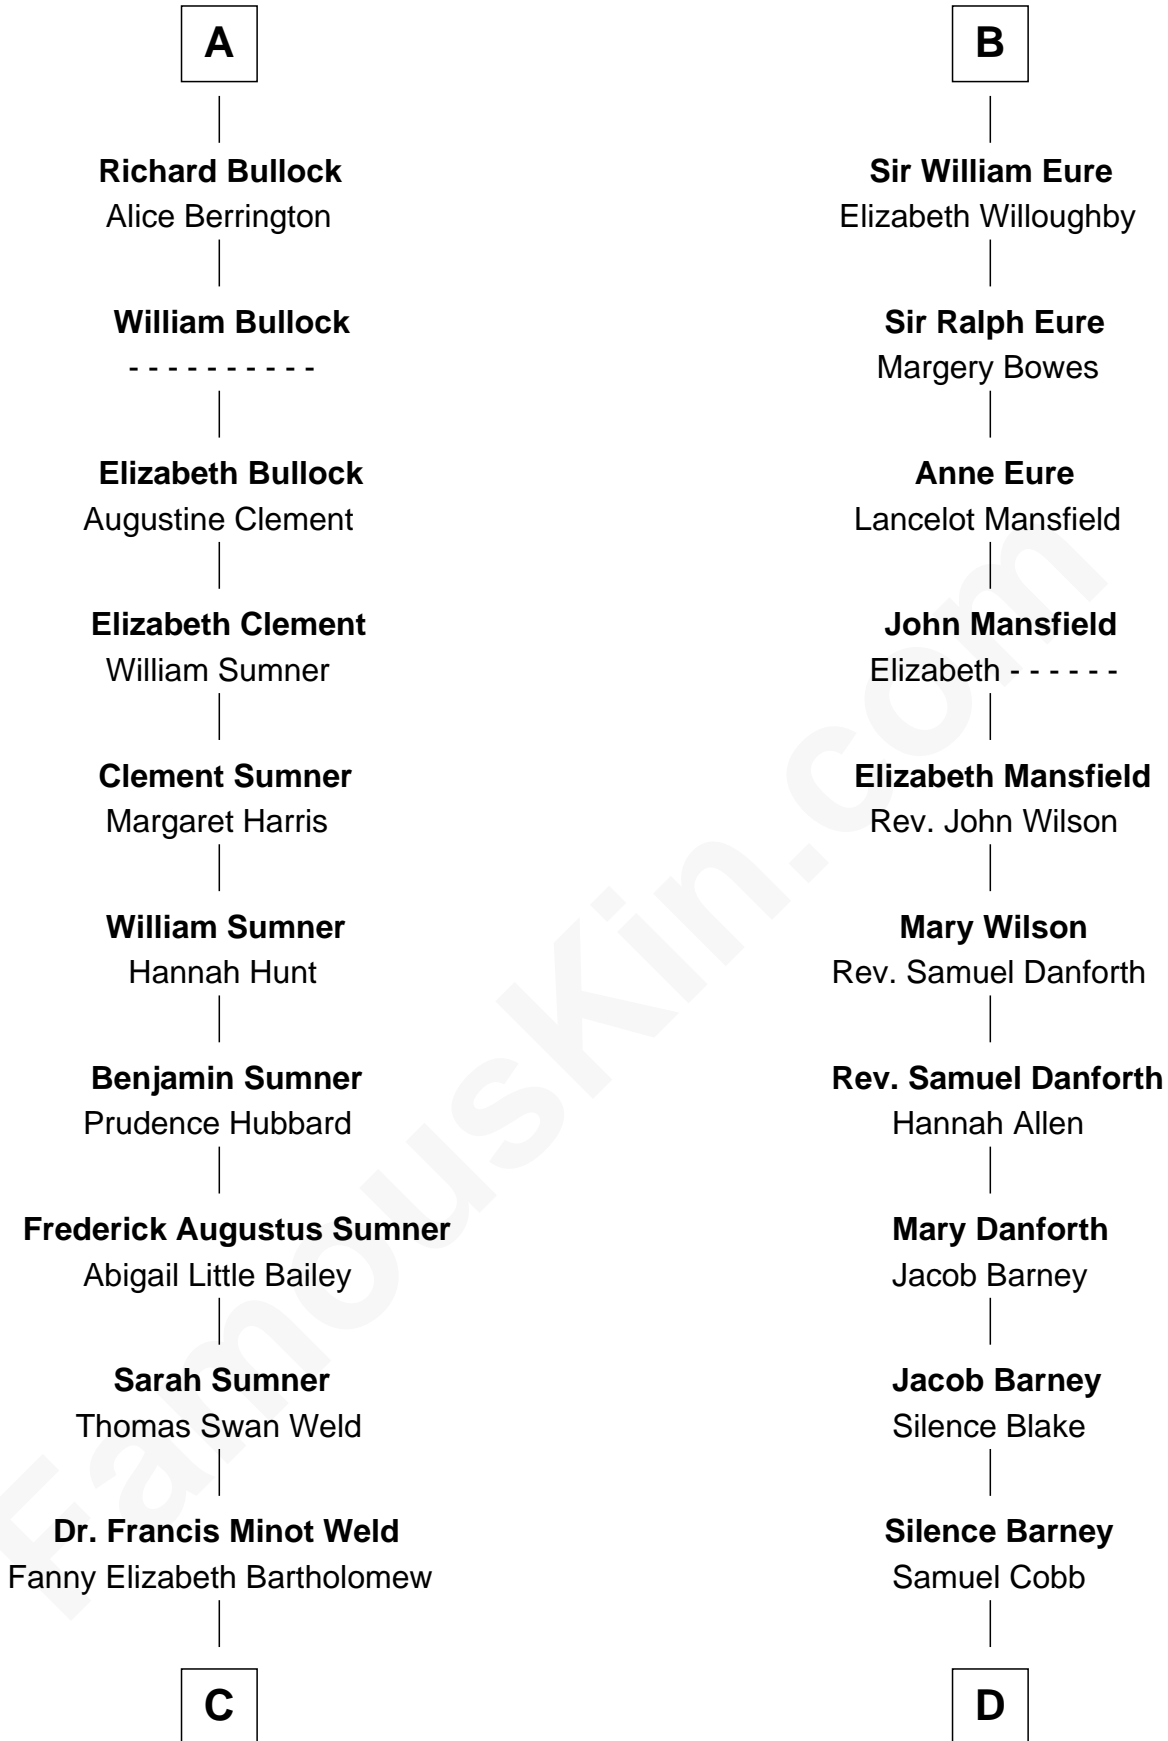

FamousKin.com

Relationship Chart of

Bill Weld

68th Governor of Massachusetts

19th cousin 2 times removed of

Sandra Day O'Connor

First Female U.S. Supreme Court Justice

C

Francis Minot Weld

Margaret Low White

David Weld

Mary Blake Nichols

Bill Weld

68th Governor of Massachusetts

D

Lettice Carlyle Cobb

Luke Day

Hollis Day

Eliza L. Flanders

Henry Clay Day

Alice Edith Hilton

Henry R. Day

Ada Mae Wilkey

Sandra Day O'Connor