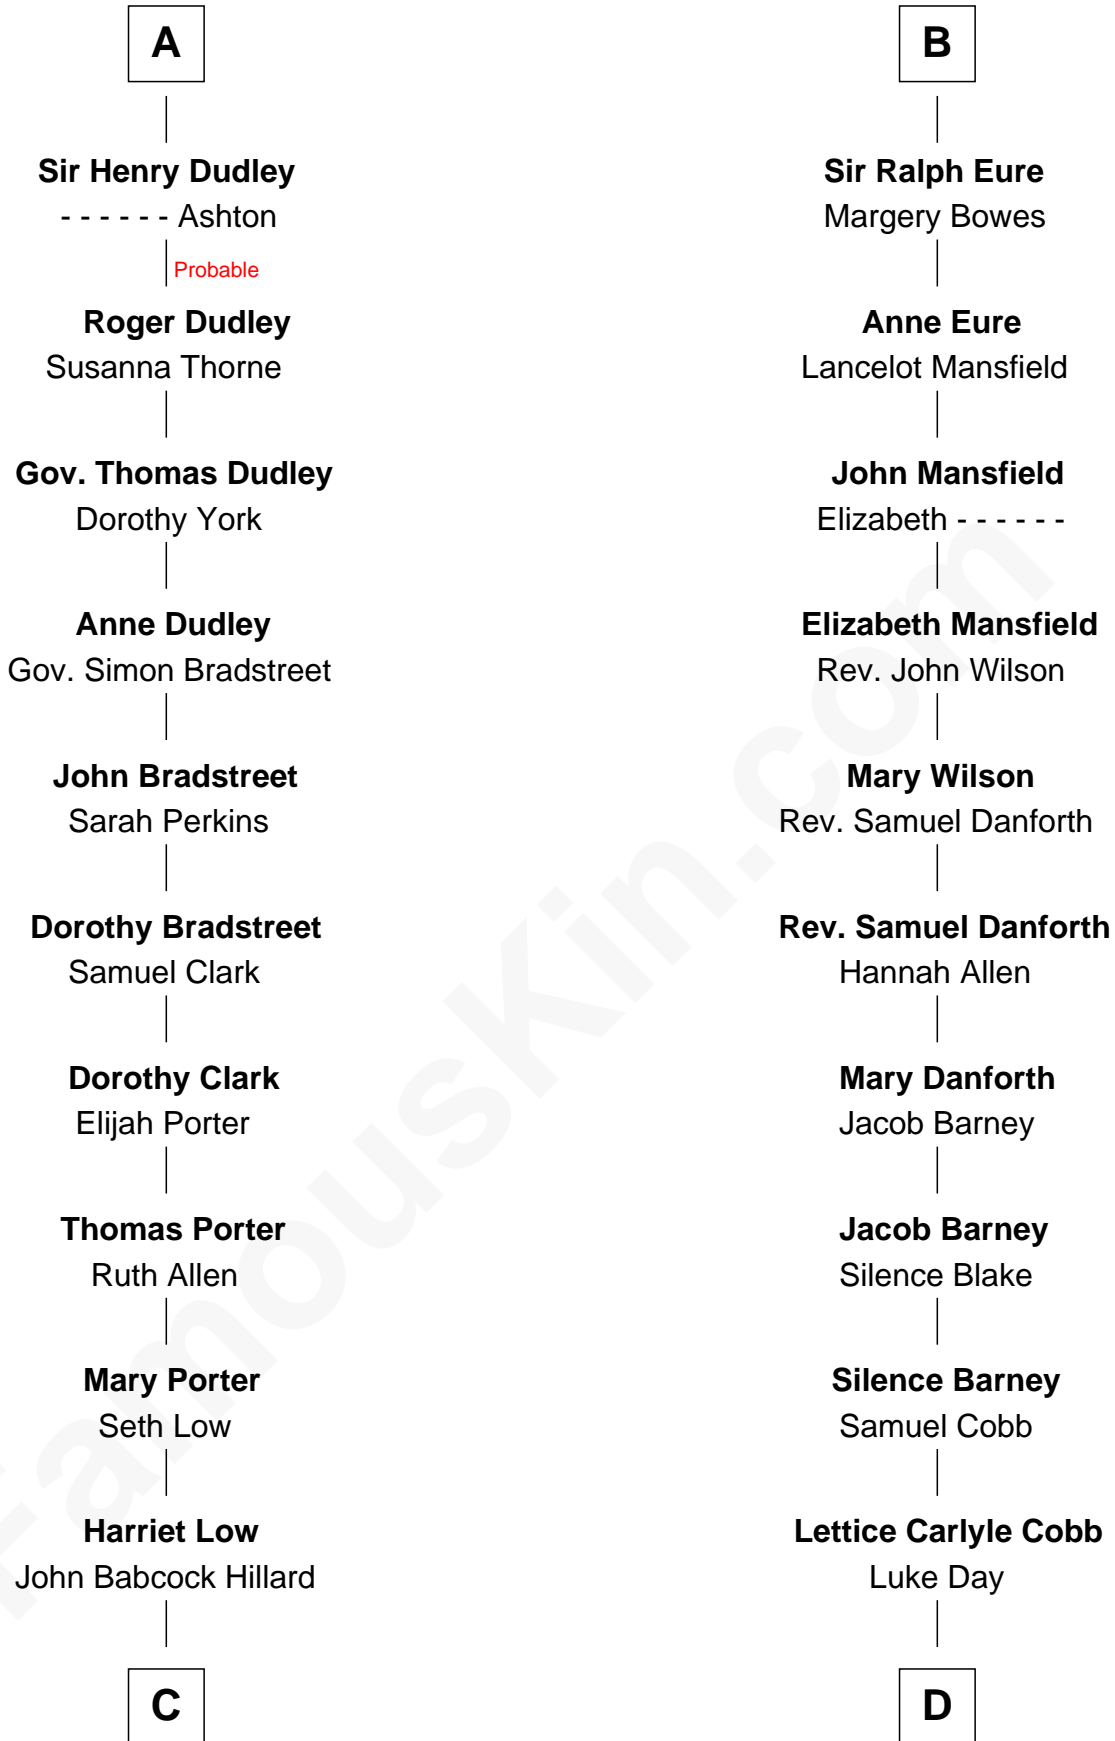

FamousKin.com Relationship Chart of

Bill Weld

68th Governor of Massachusetts

20th cousin of

Sandra Day O'Connor

First Female U.S. Supreme Court Justice

C

Harriet Hillard
William Augustus White

Margaret Low White
Francis Minot Weld

David Weld
Mary Blake Nichols

Bill Weld
68th Governor of Massachusetts

D

Hollis Day
Eliza L. Flanders

Henry Clay Day
Alice Edith Hilton

Henry R. Day
Ada Mae Wilkey

Sandra Day O'Connor
U.S. Supreme Court Justice