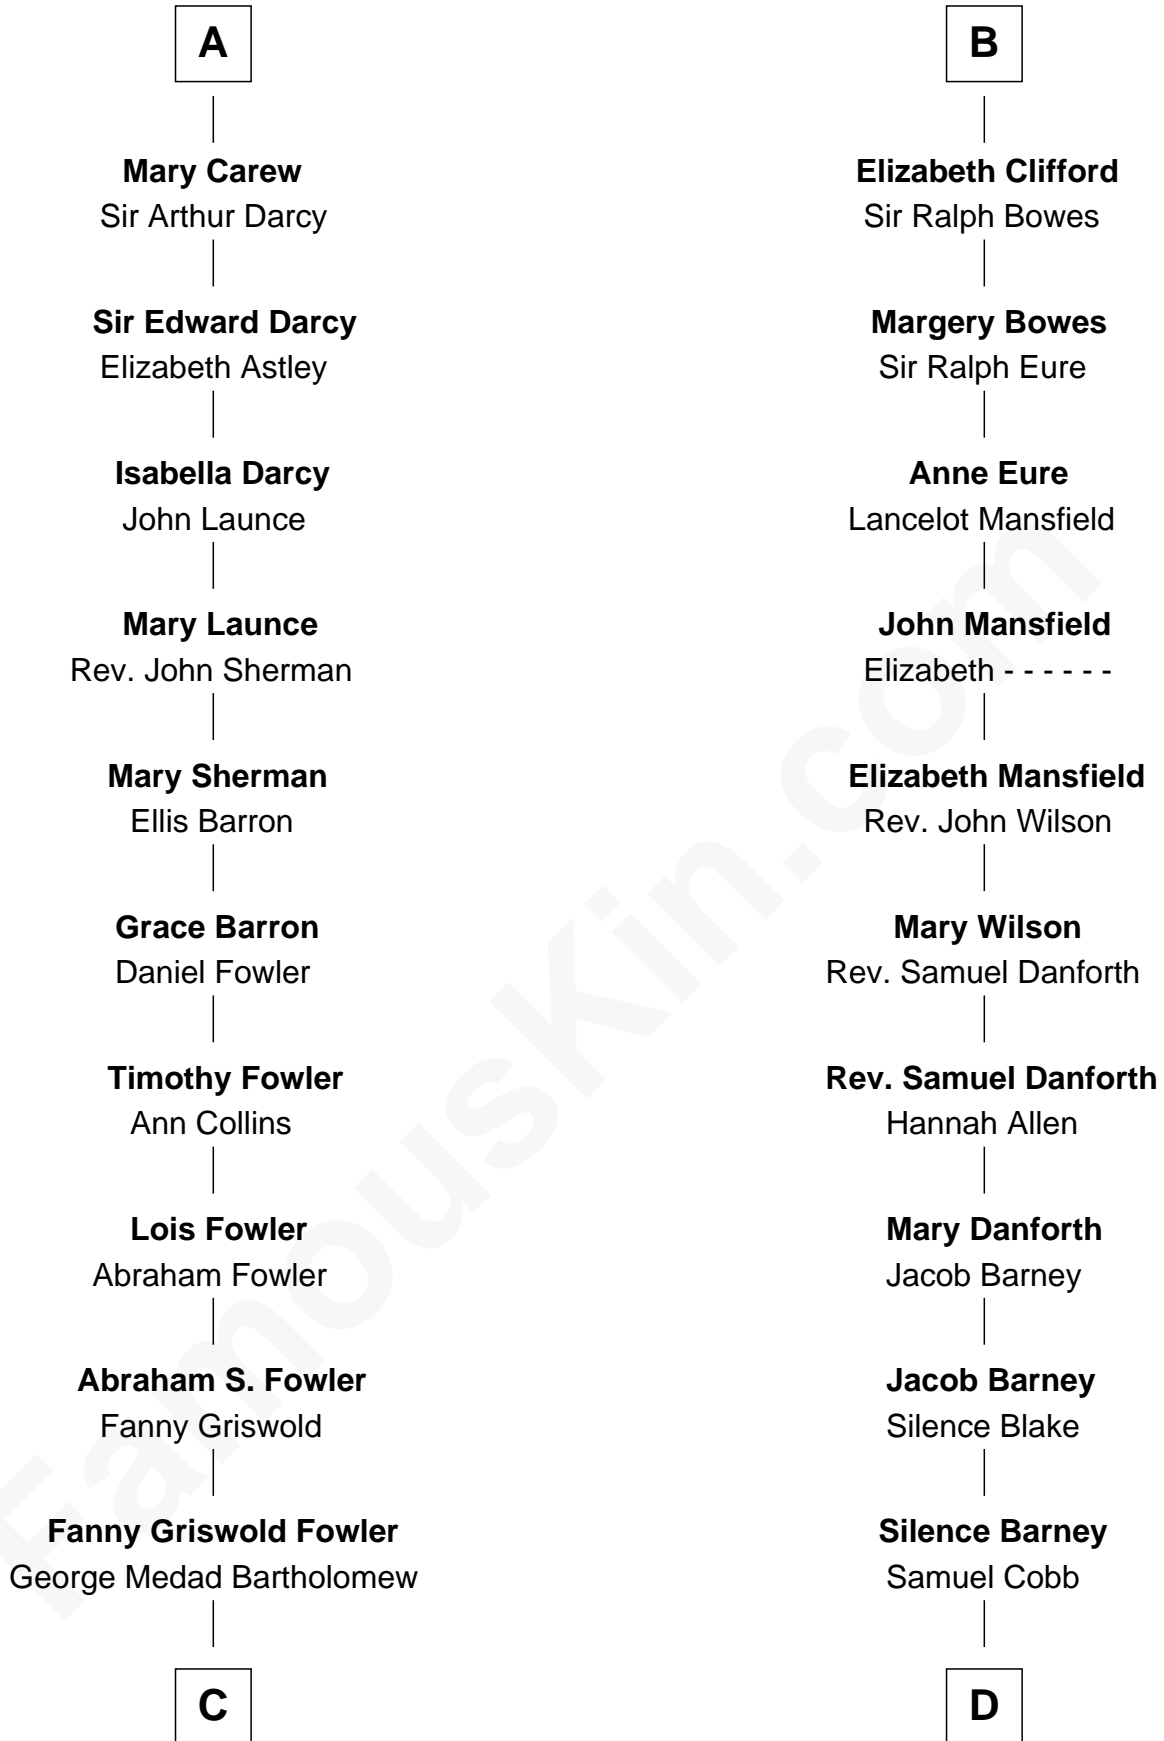

FamousKin.com

Relationship Chart of

Bill Weld

68th Governor of Massachusetts

20th cousin 1 time removed of

Sandra Day O'Connor

First Female U.S. Supreme Court Justice

C

Fanny Elizabeth Bartholomew

Dr. Francis Minot Weld

Francis Minot Weld

Margaret Low White

David Weld

Mary Blake Nichols

Bill Weld

68th Governor of Massachusetts