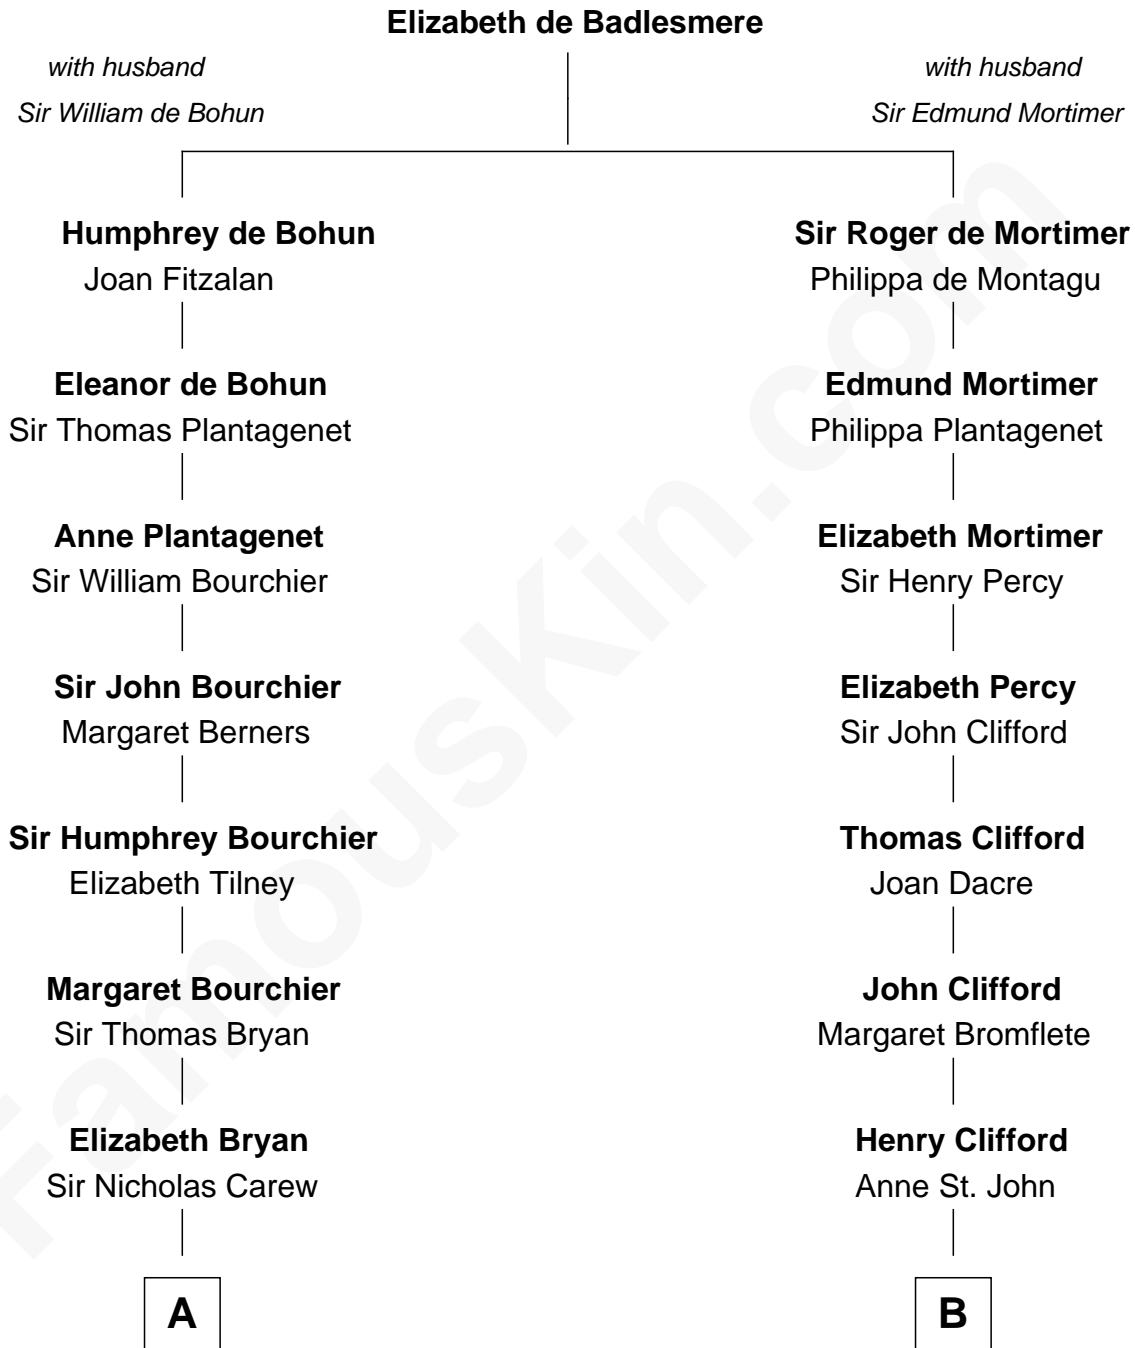

FamousKin.com

Relationship Chart of

Bill Weld

68th Governor of Massachusetts

20th cousin 1 time removed of

Sandra Day O'Connor

First Female U.S. Supreme Court Justice

C

Fanny Elizabeth Bartholomew

Dr. Francis Minot Weld

Francis Minot Weld

Margaret Low White

David Weld

Mary Blake Nichols

Bill Weld

68th Governor of Massachusetts