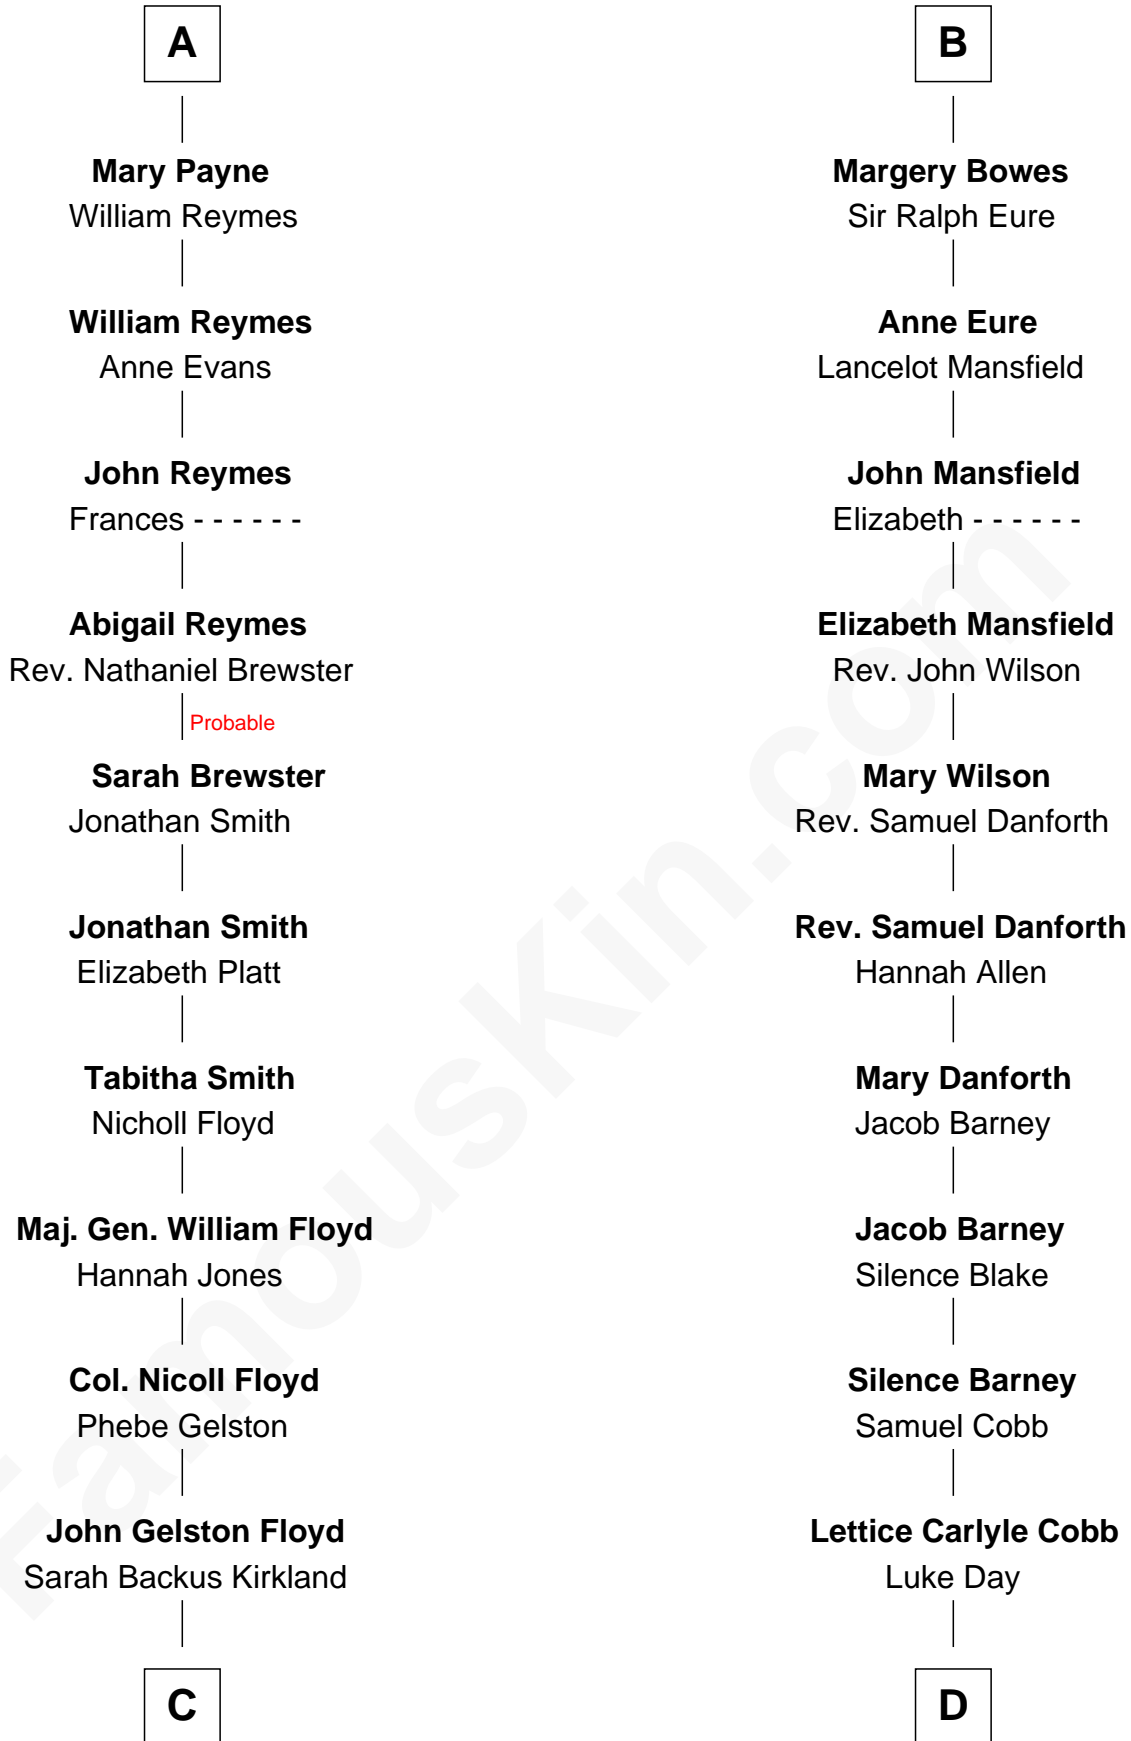

FamousKin.com Relationship Chart of

Bill Weld

68th Governor of Massachusetts

20th cousin of

Sandra Day O'Connor

First Female U.S. Supreme Court Justice

Guy de Beauchamp

Alice de Toeni

Sir Thomas de Beauchamp

Katherine de Mortimer

Sir William Beauchamp

Joan Fitzalan

Joan Beauchamp

James Butler

Sir Thomas Butler

Anne Hankeford

Katherine de Mortimer

Maud de Beauchamp

Sir Roger de Clifford

Katherine de Clifford

Sir Ralph de Greystoke

Joan de Greystoke

Sir William Bowes

Sir William Bowes

Maud FitzHugh

Sir Ralph Bowes

Margery Conyers

Sir Ralph Bowes

Elizabeth Clifford

B

C

John Gelston Floyd