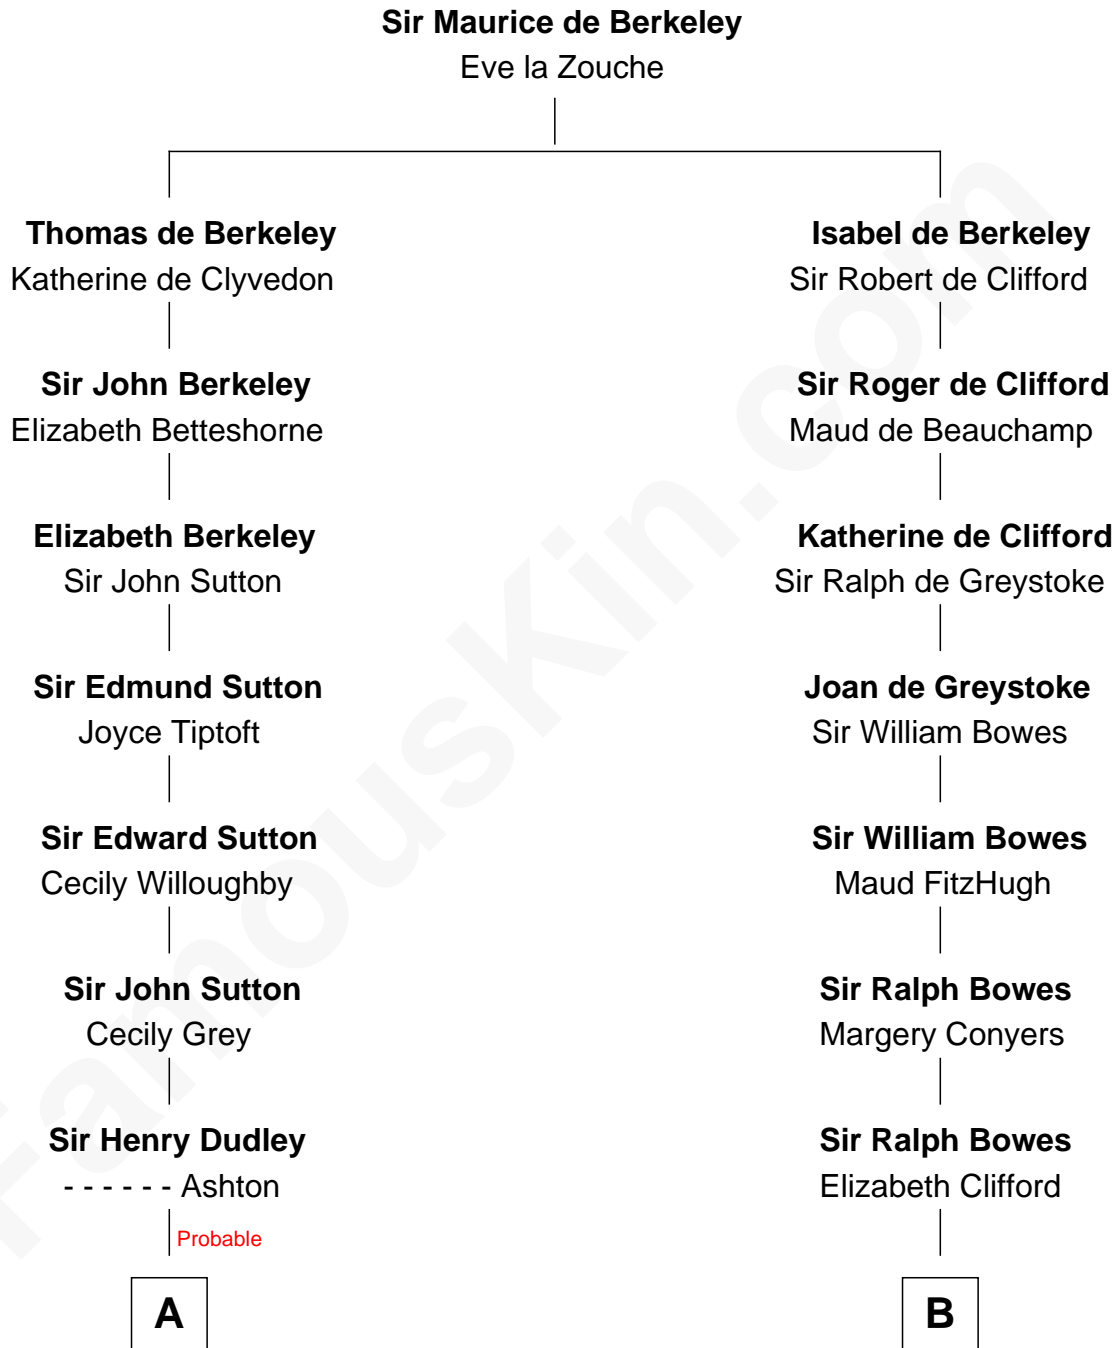

FamousKin.com

Relationship Chart of

Bill Weld

68th Governor of Massachusetts

19th cousin 1 time removed of

Sandra Day O'Connor

First Female U.S. Supreme Court Justice

C

Margaret Low White

Francis Minot Weld

David Weld

Mary Blake Nichols

Bill Weld

68th Governor of Massachusetts

D

Hollis Day