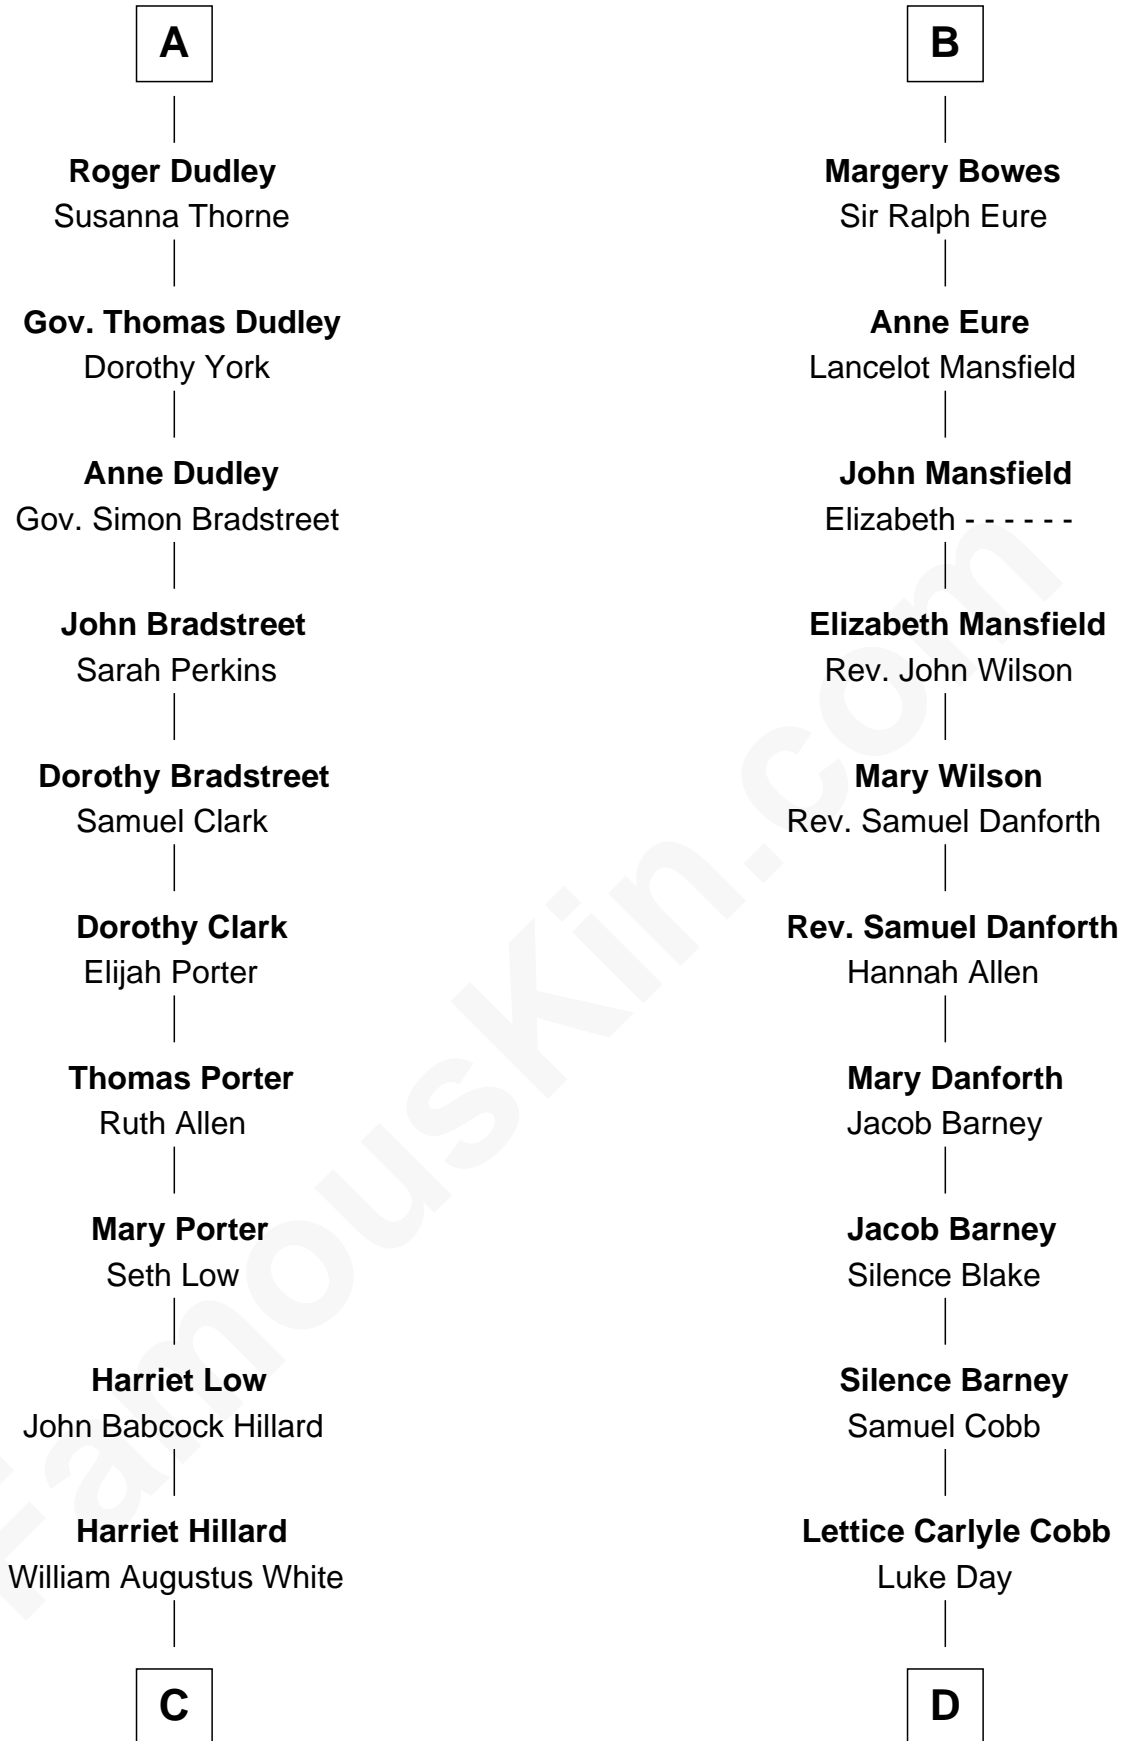

FamousKin.com

Relationship Chart of

Bill Weld

68th Governor of Massachusetts

19th cousin 1 time removed of

Sandra Day O'Connor

First Female U.S. Supreme Court Justice

C

Margaret Low White

Francis Minot Weld

David Weld

Mary Blake Nichols

Bill Weld

68th Governor of Massachusetts

D

Hollis Day