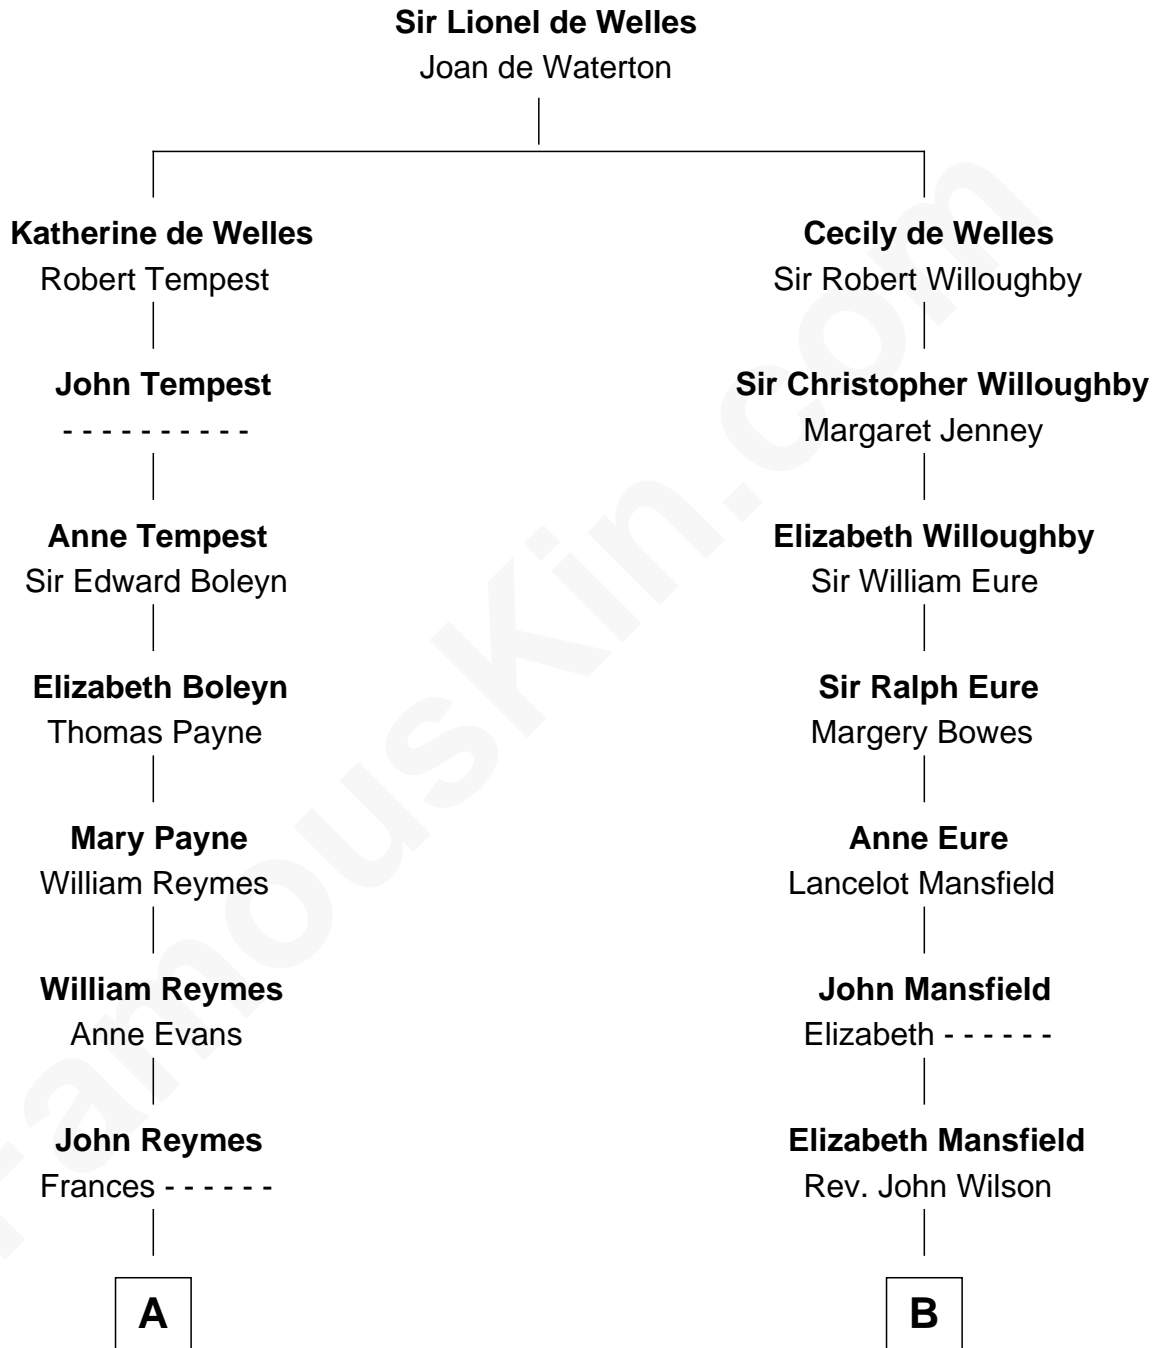

FamousKin.com

Relationship Chart of

Bill Weld

68th Governor of Massachusetts

16th cousin 1 time removed of

Sandra Day O'Connor

First Female U.S. Supreme Court Justice