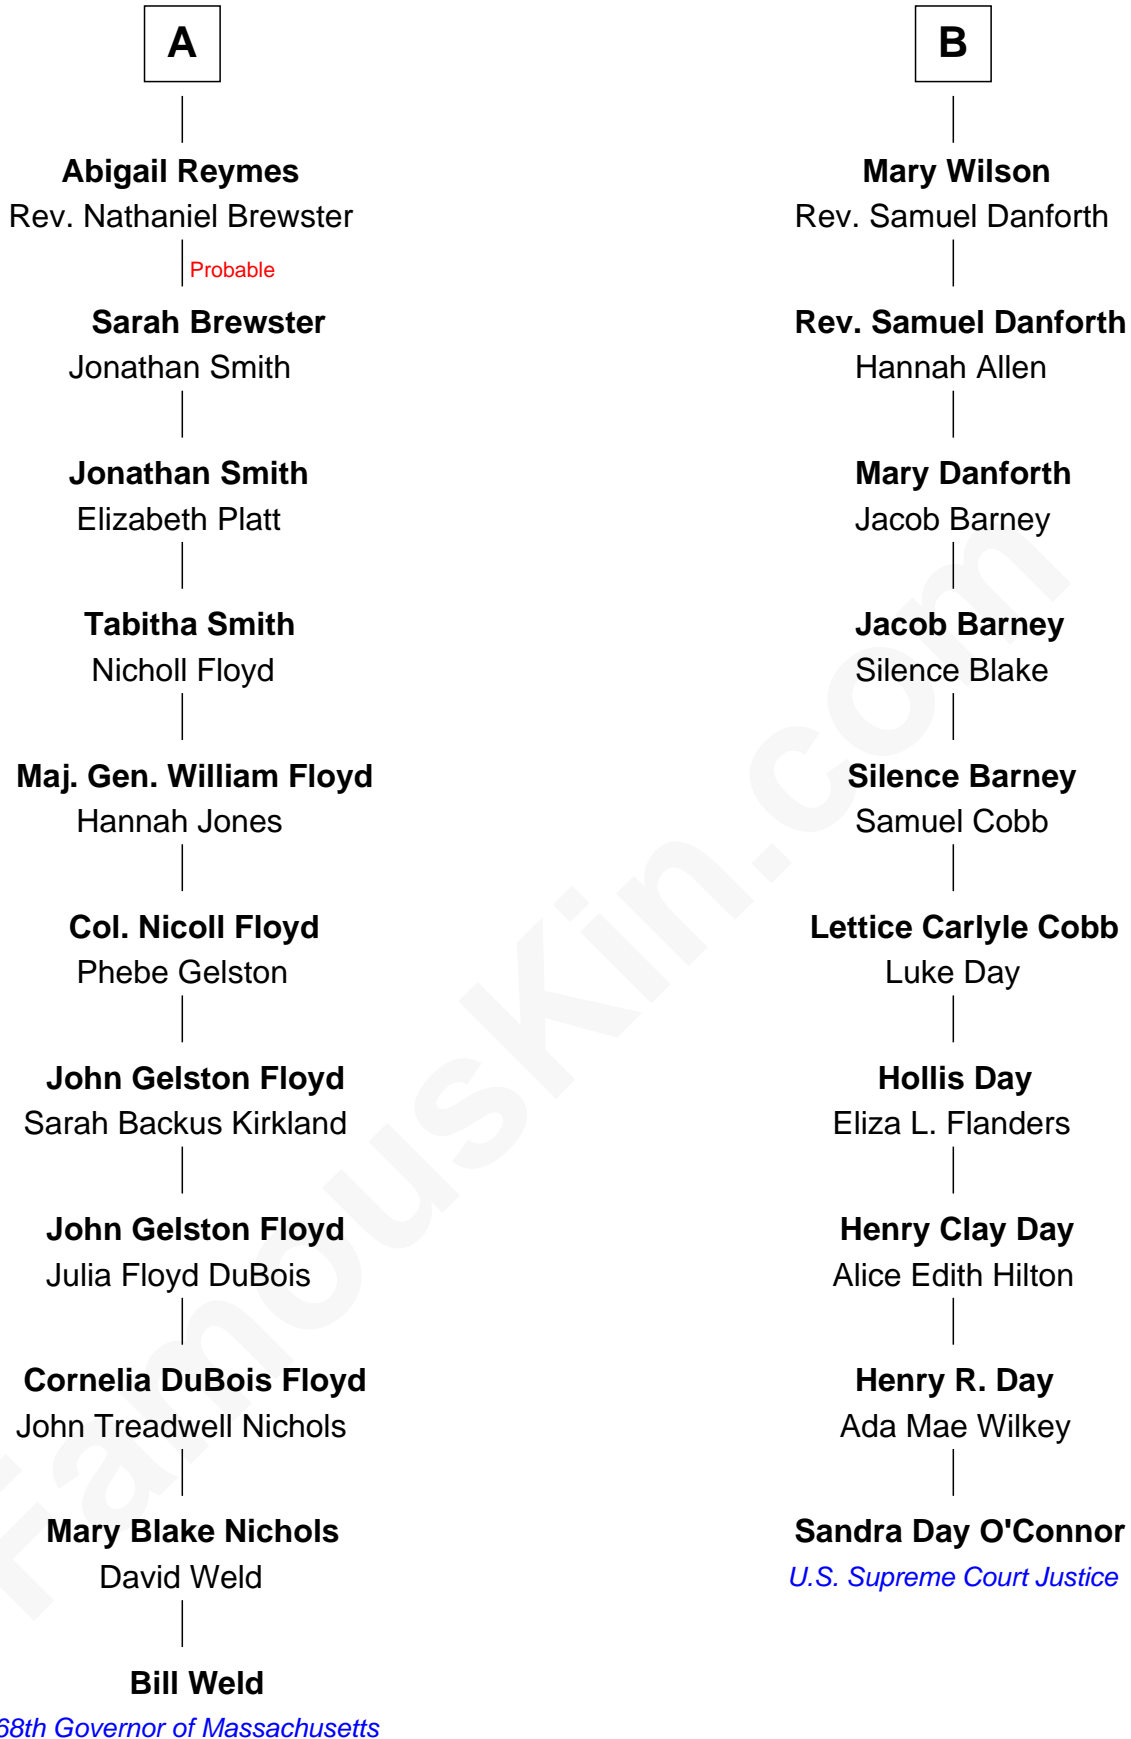

## Relationship Chart of

### Bill Weld

68th Governor of Massachusetts

16th cousin 1 time removed of

### Sandra Day O'Connor

First Female U.S. Supreme Court Justice

Bill Weld photo by [Marc Nozell](#) ([CC BY-SA 2.0](#))