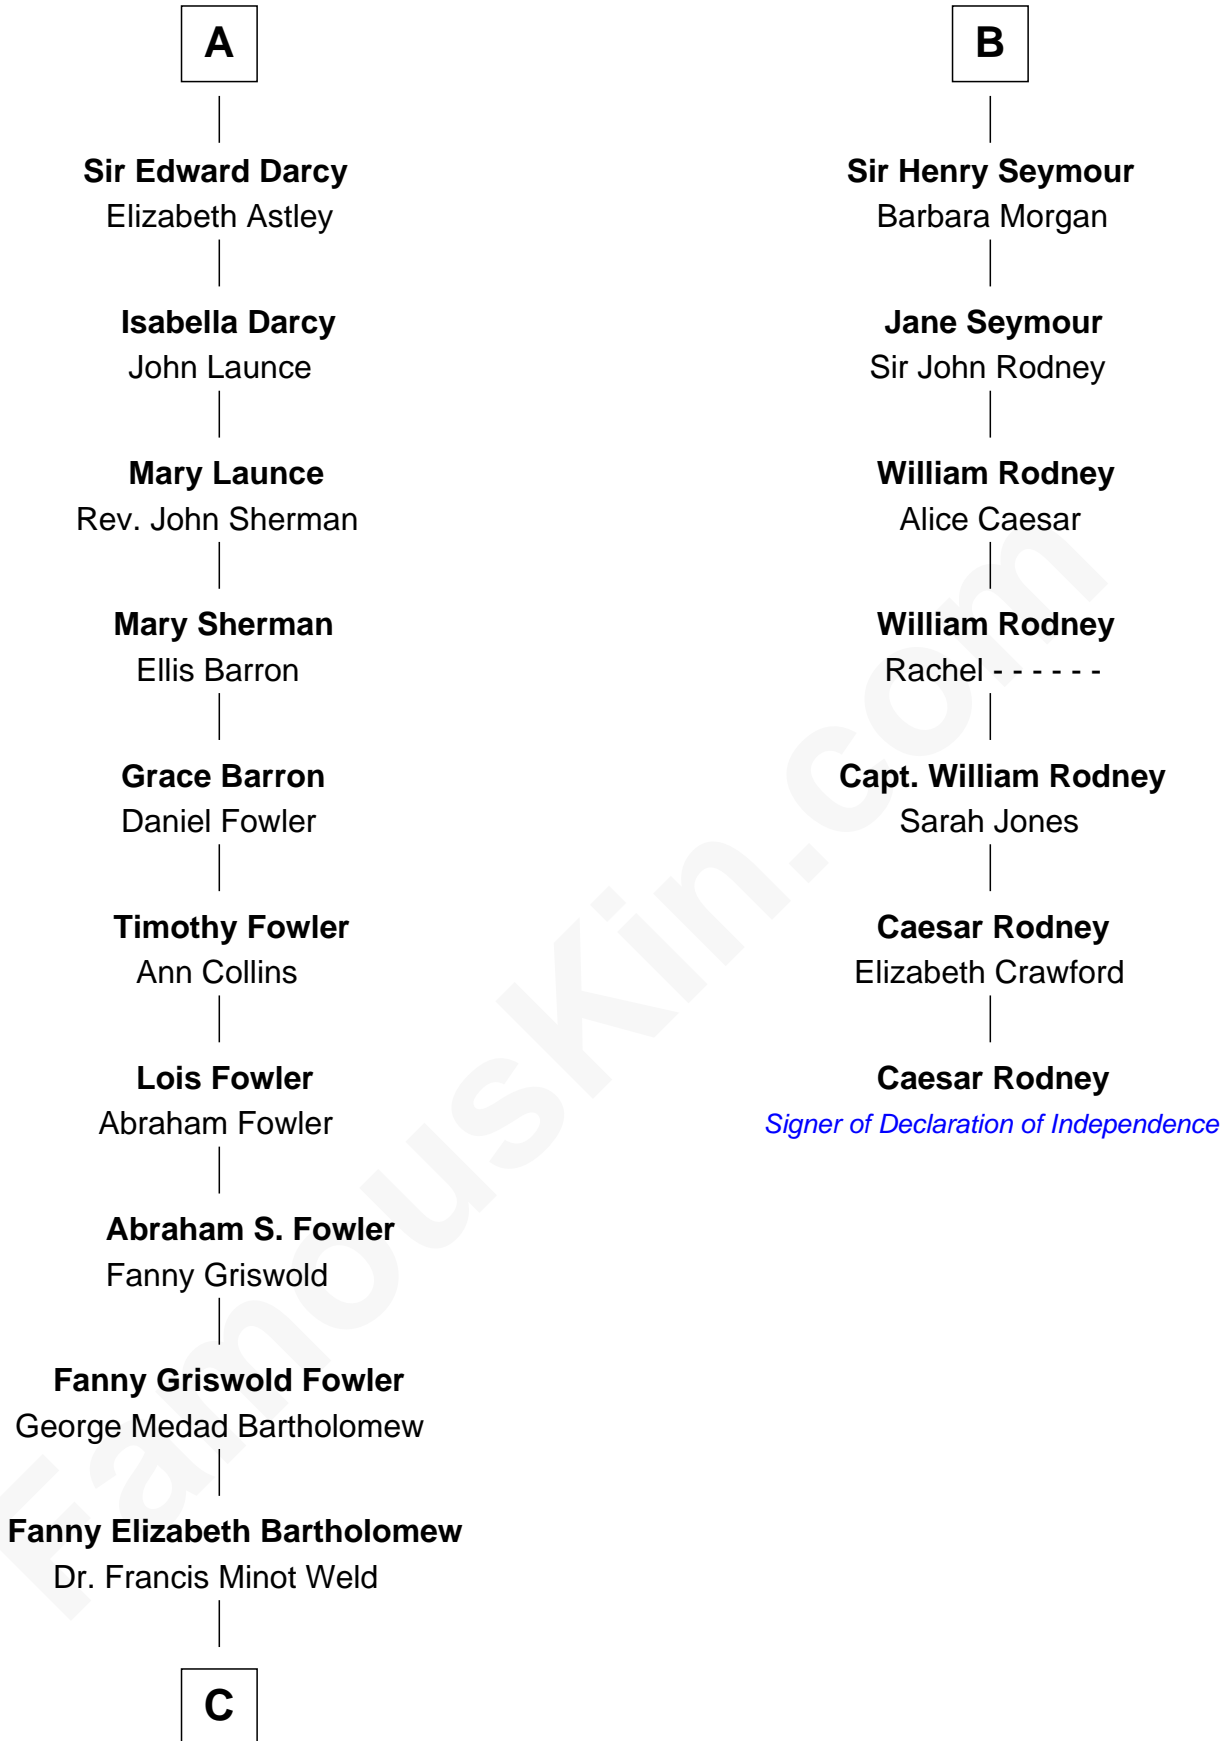

FamousKin.com

Relationship Chart of

Bill Weld

68th Governor of Massachusetts

13th cousin 6 times removed of

Caesar Rodney

Signer of the Declaration of Independence

Edward III, King of England

Elizabeth Tilney

Margaret Bourchier

Sir Thomas Bryan

Elizabeth Bryan

Sir Nicholas Carew

Mary Carew

Sir Arthur Darcy

A

Mary Clifford

Sir Philip Wentworth

Sir Henry Wentworth

Anne Say

Margery Wentworth

Sir John Seymour

B

C

—
Francis Minot Weld

Margaret Low White

—
David Weld

Mary Blake Nichols

—
Bill Weld

68th Governor of Massachusetts

FamousKin.com