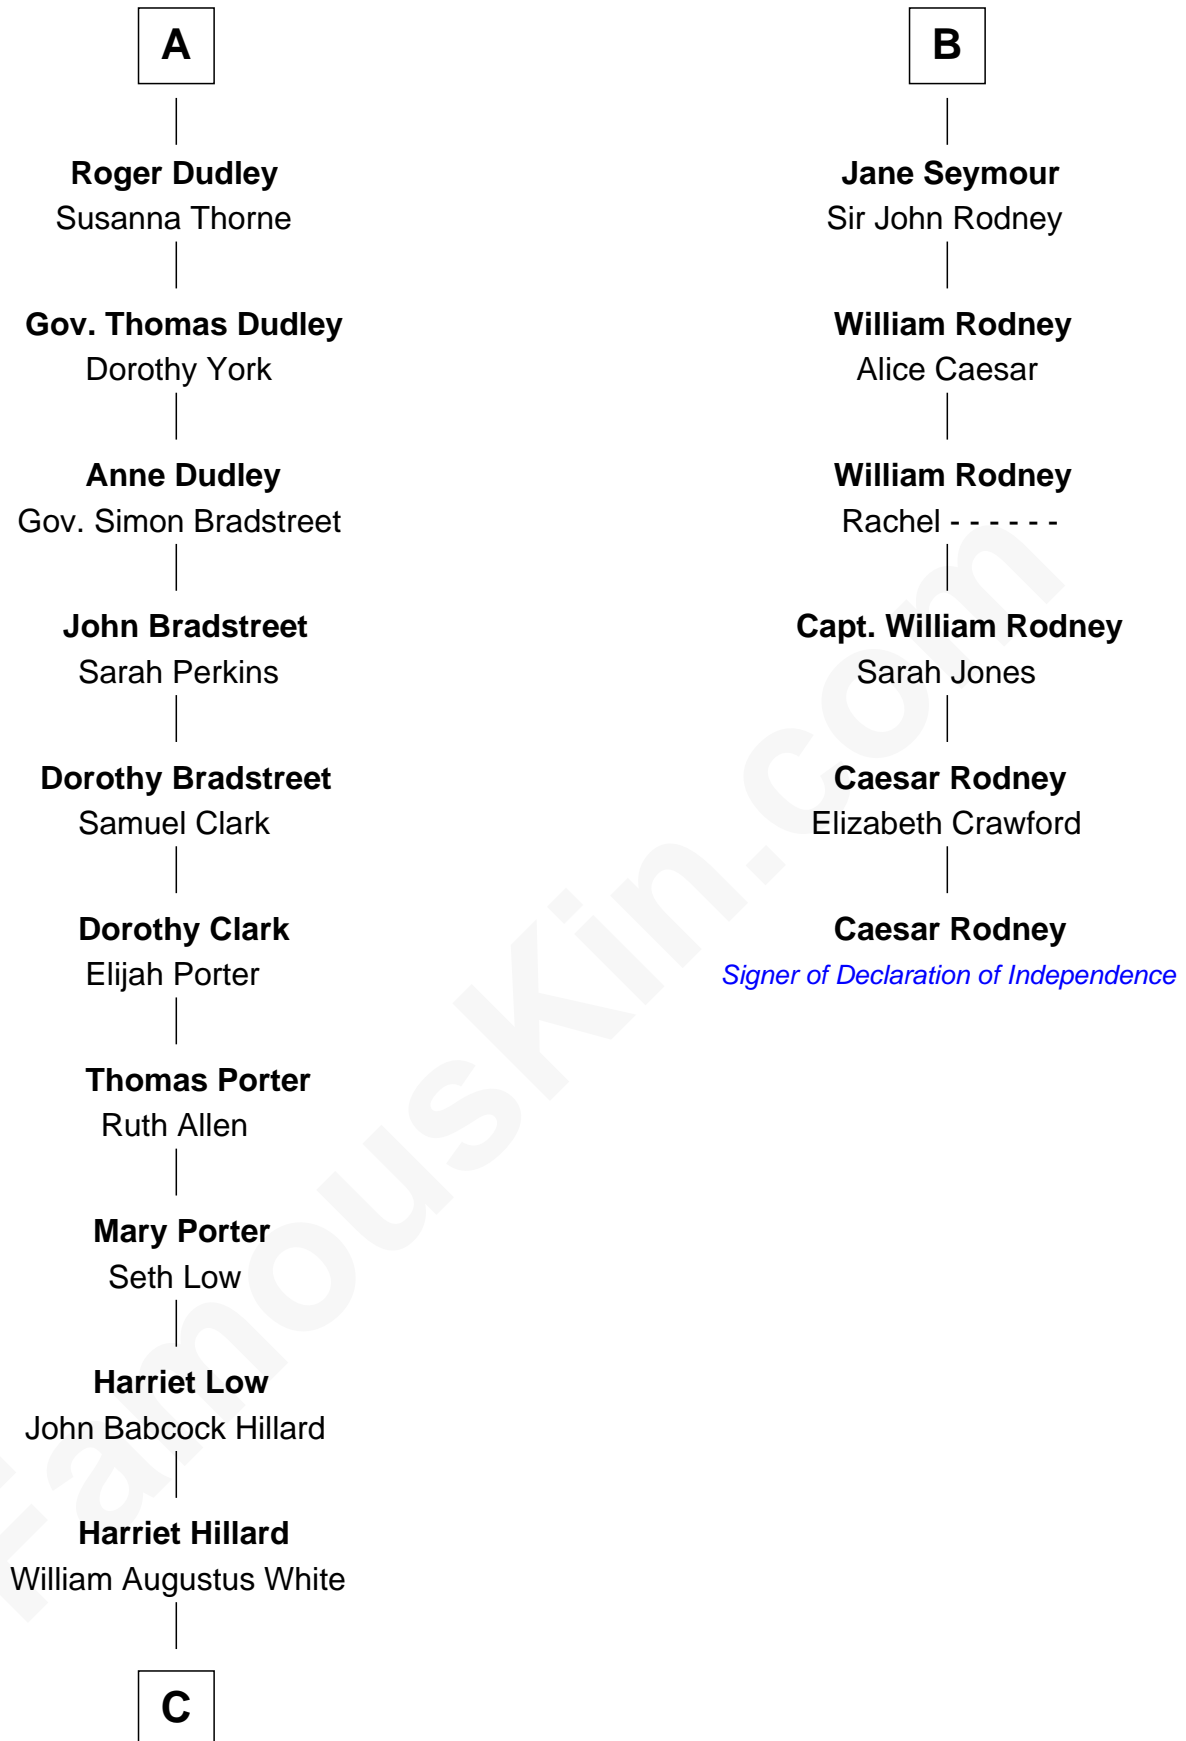

FamousKin.com

Relationship Chart of

Bill Weld

68th Governor of Massachusetts

12th cousin 7 times removed of

Caesar Rodney

Signer of the Declaration of Independence

C

—
Margaret Low White

Francis Minot Weld

—
David Weld

Mary Blake Nichols

—
Bill Weld

68th Governor of Massachusetts

FamousKin.com