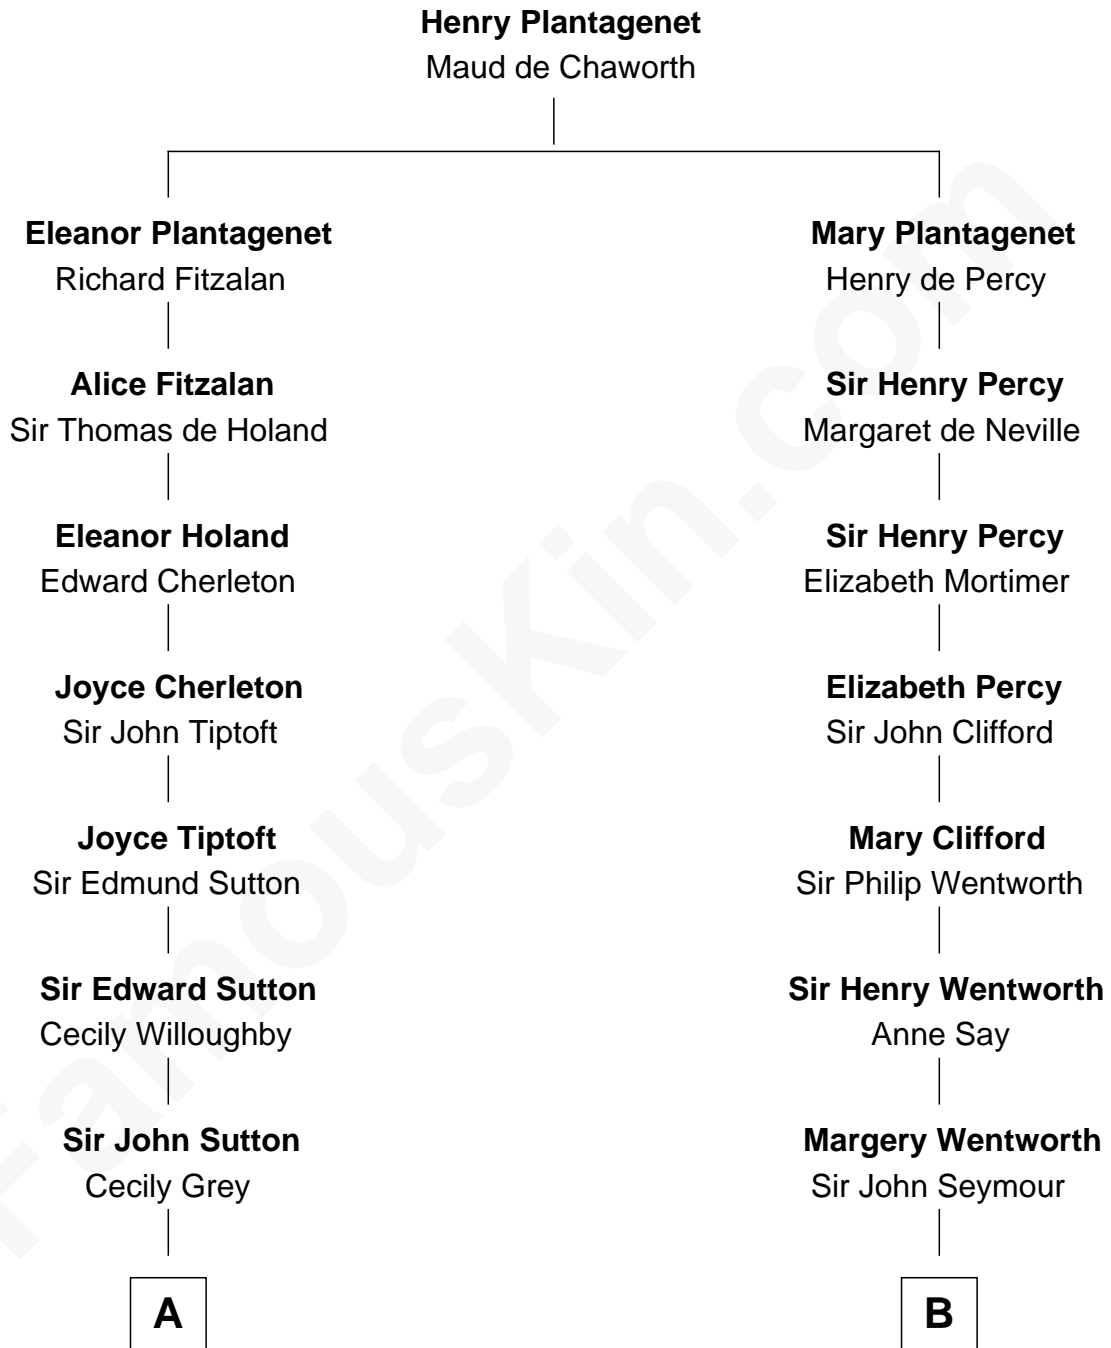

## Relationship Chart of

### Bill Weld

68th Governor of Massachusetts

13th cousin 7 times removed of

**Caesar Rodney**

Signer of the Declaration of Independence

**C**

—  
**Harriet Hillard**  
William Augustus White

—  
**Margaret Low White**  
Francis Minot Weld

—  
**David Weld**  
Mary Blake Nichols

—  
**Bill Weld**  
*68th Governor of Massachusetts*

FamousKin.com