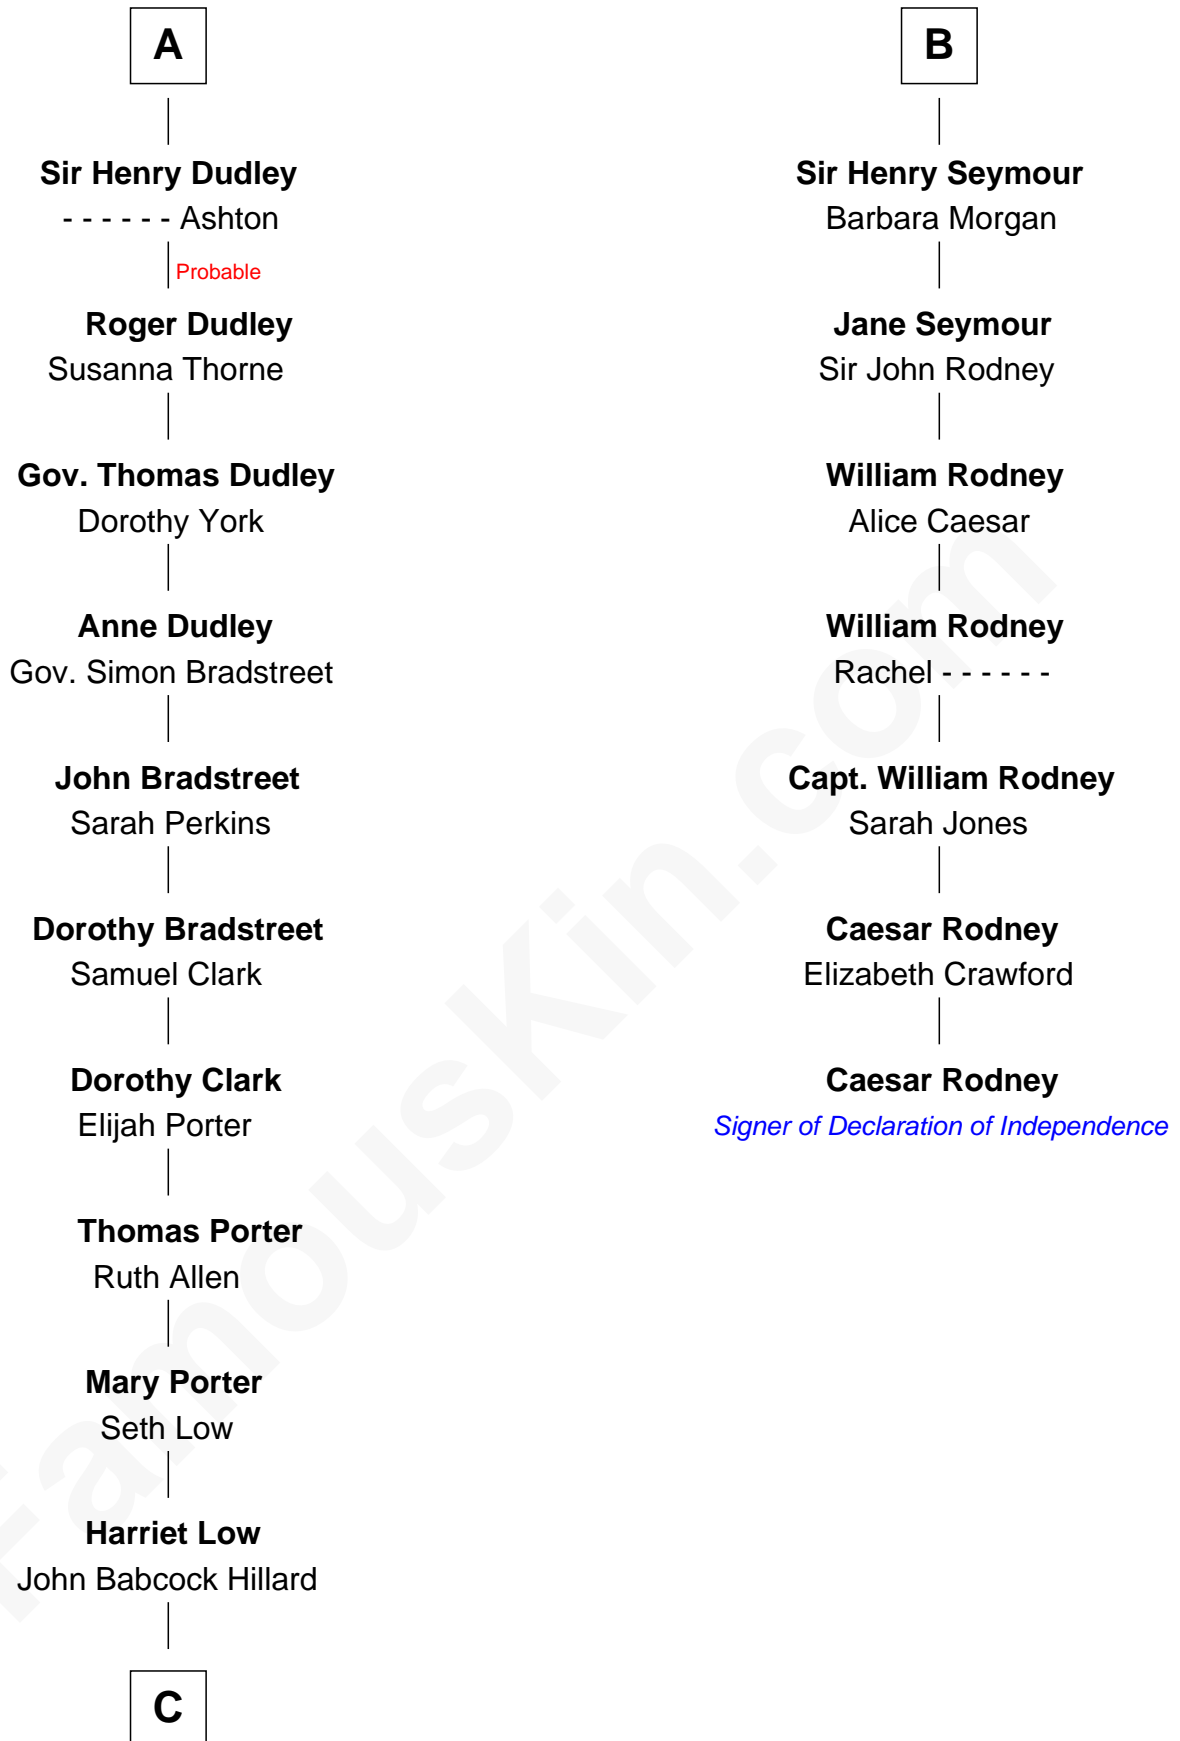

## Relationship Chart of

### Bill Weld

68th Governor of Massachusetts

13th cousin 7 times removed of

**Caesar Rodney**

Signer of the Declaration of Independence

**C**

—  
**Harriet Hillard**  
William Augustus White

—  
**Margaret Low White**  
Francis Minot Weld

—  
**David Weld**  
Mary Blake Nichols

—  
**Bill Weld**  
*68th Governor of Massachusetts*

FamousKin.com