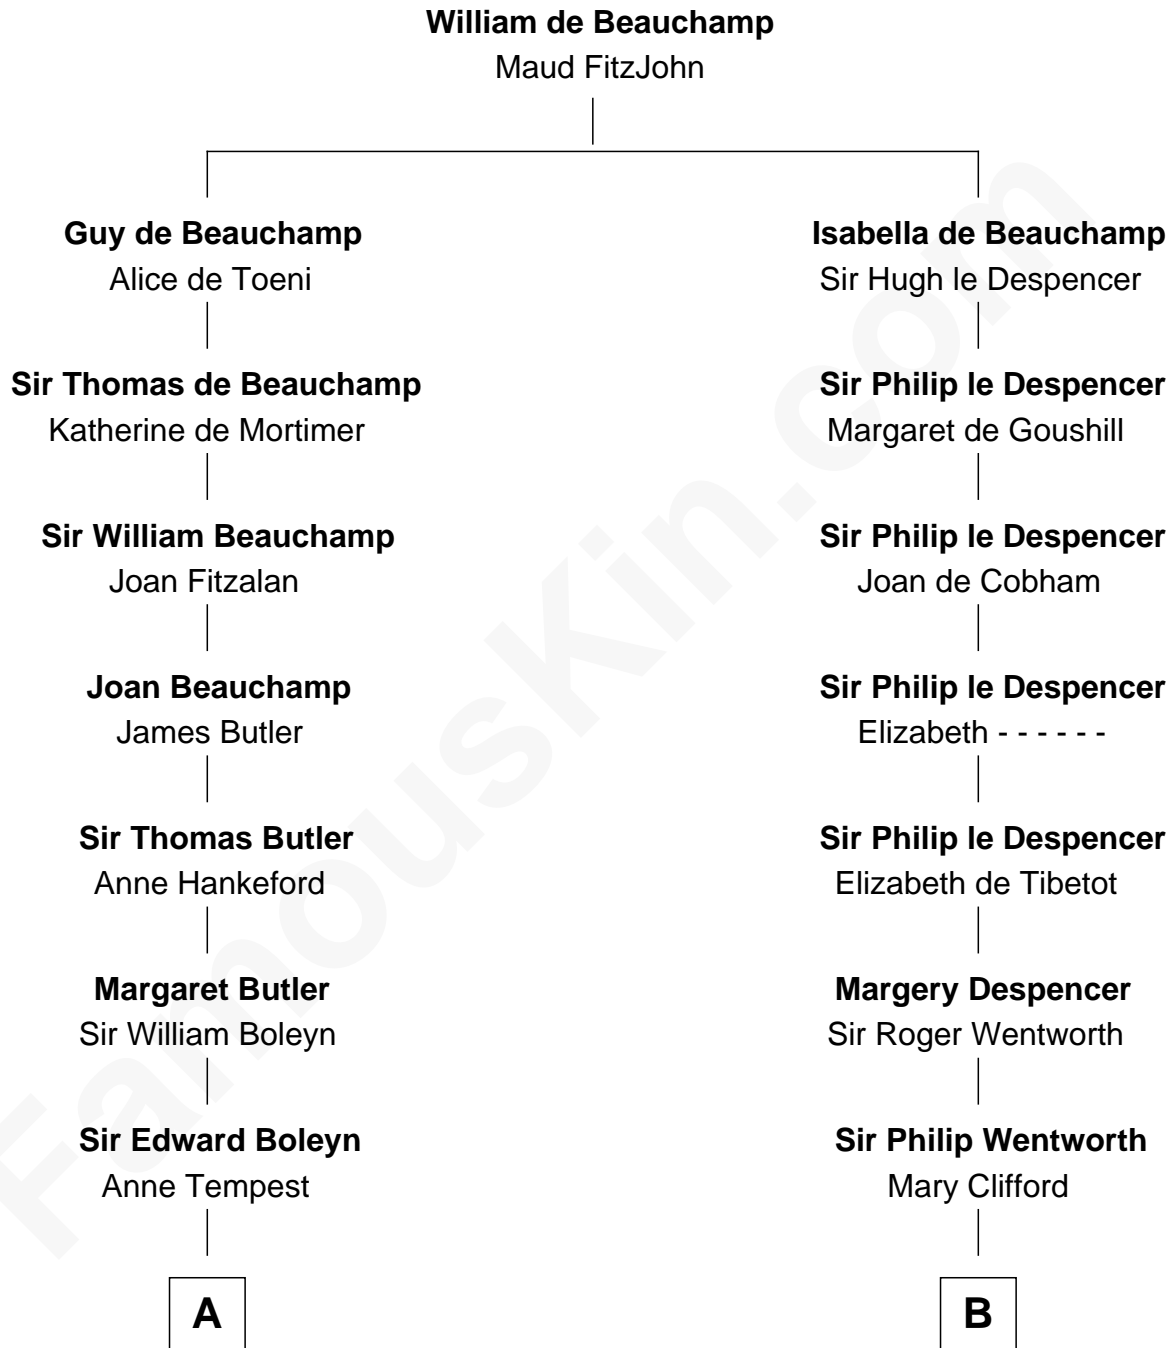

FamousKin.com

Relationship Chart of

Bill Weld

68th Governor of Massachusetts

15th cousin 6 times removed of

Caesar Rodney

Signer of the Declaration of Independence