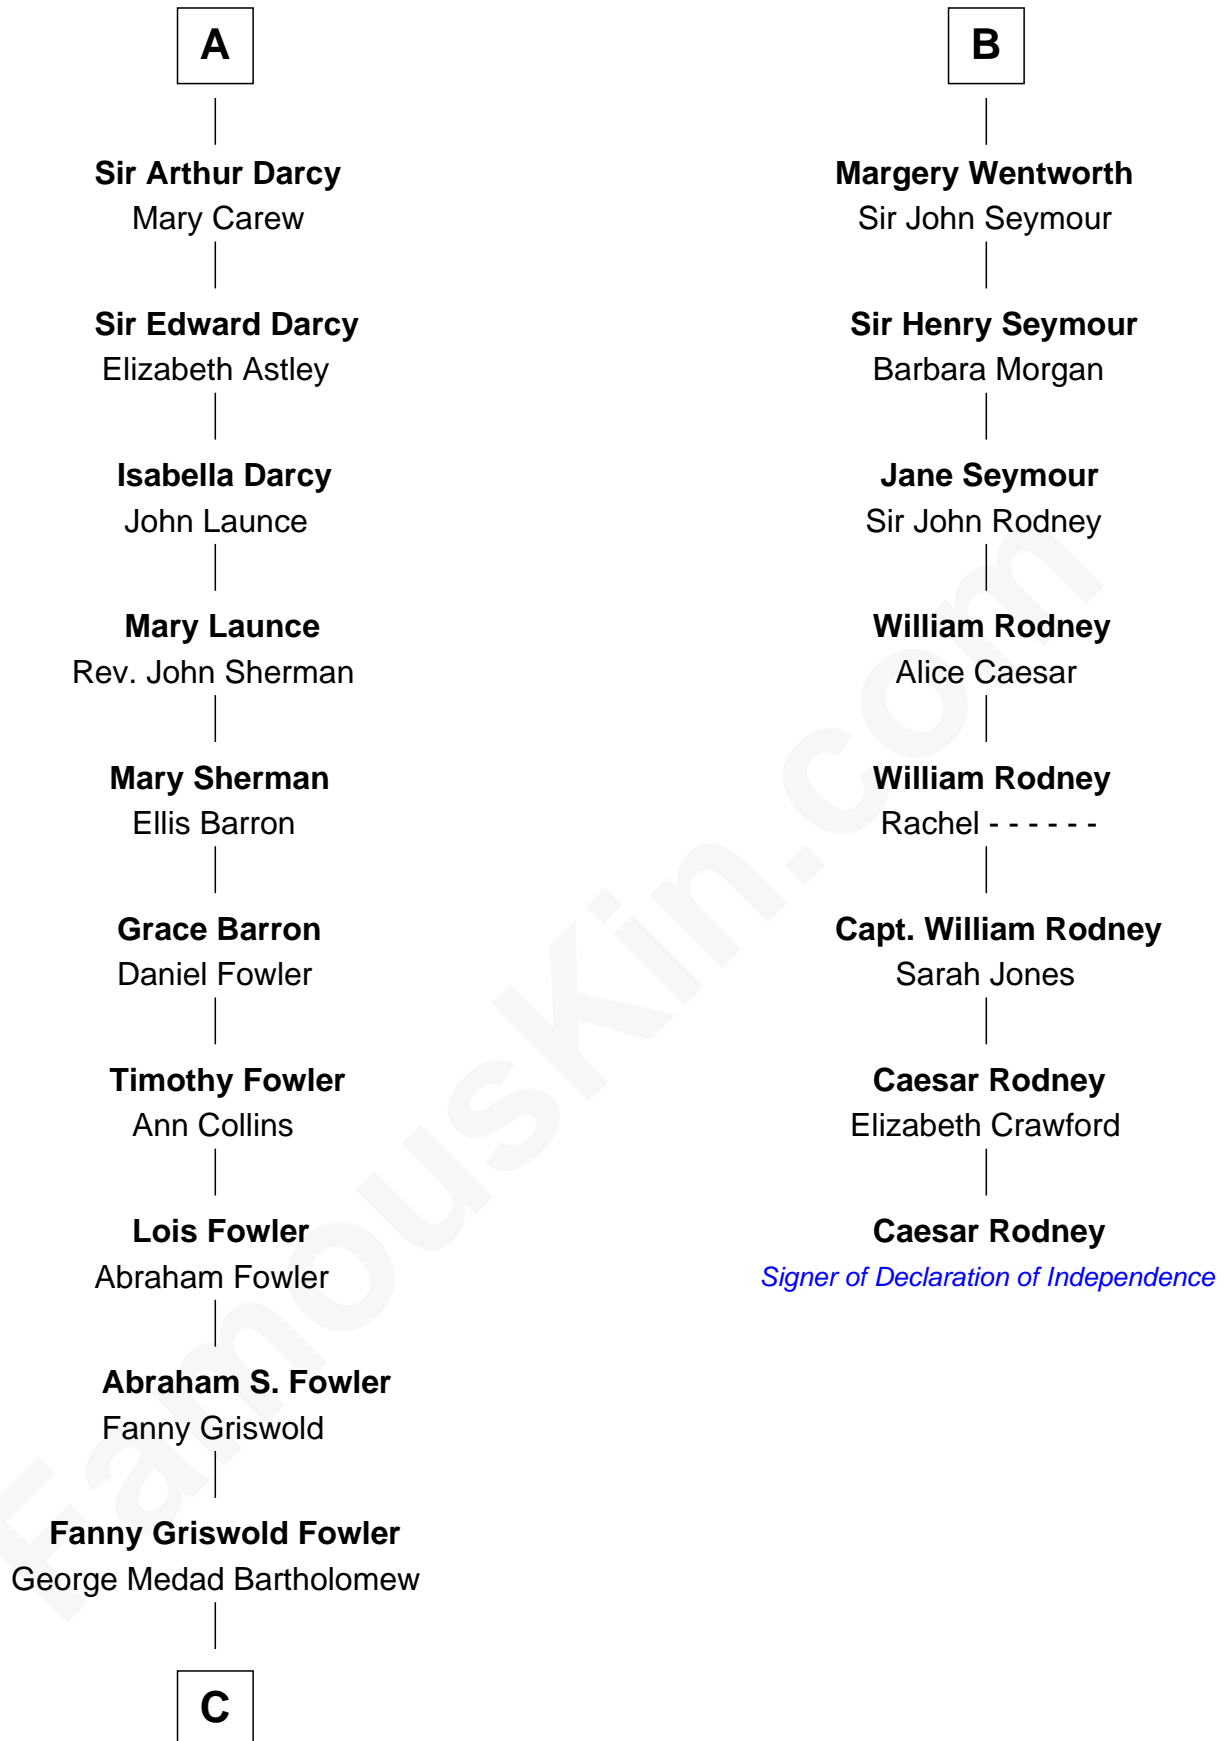

FamousKin.com

Relationship Chart of

Bill Weld

68th Governor of Massachusetts

14th cousin 6 times removed of

Caesar Rodney

Signer of the Declaration of Independence

C

Fanny Elizabeth Bartholomew

Dr. Francis Minot Weld

Francis Minot Weld

Margaret Low White

David Weld

Mary Blake Nichols

Bill Weld

68th Governor of Massachusetts