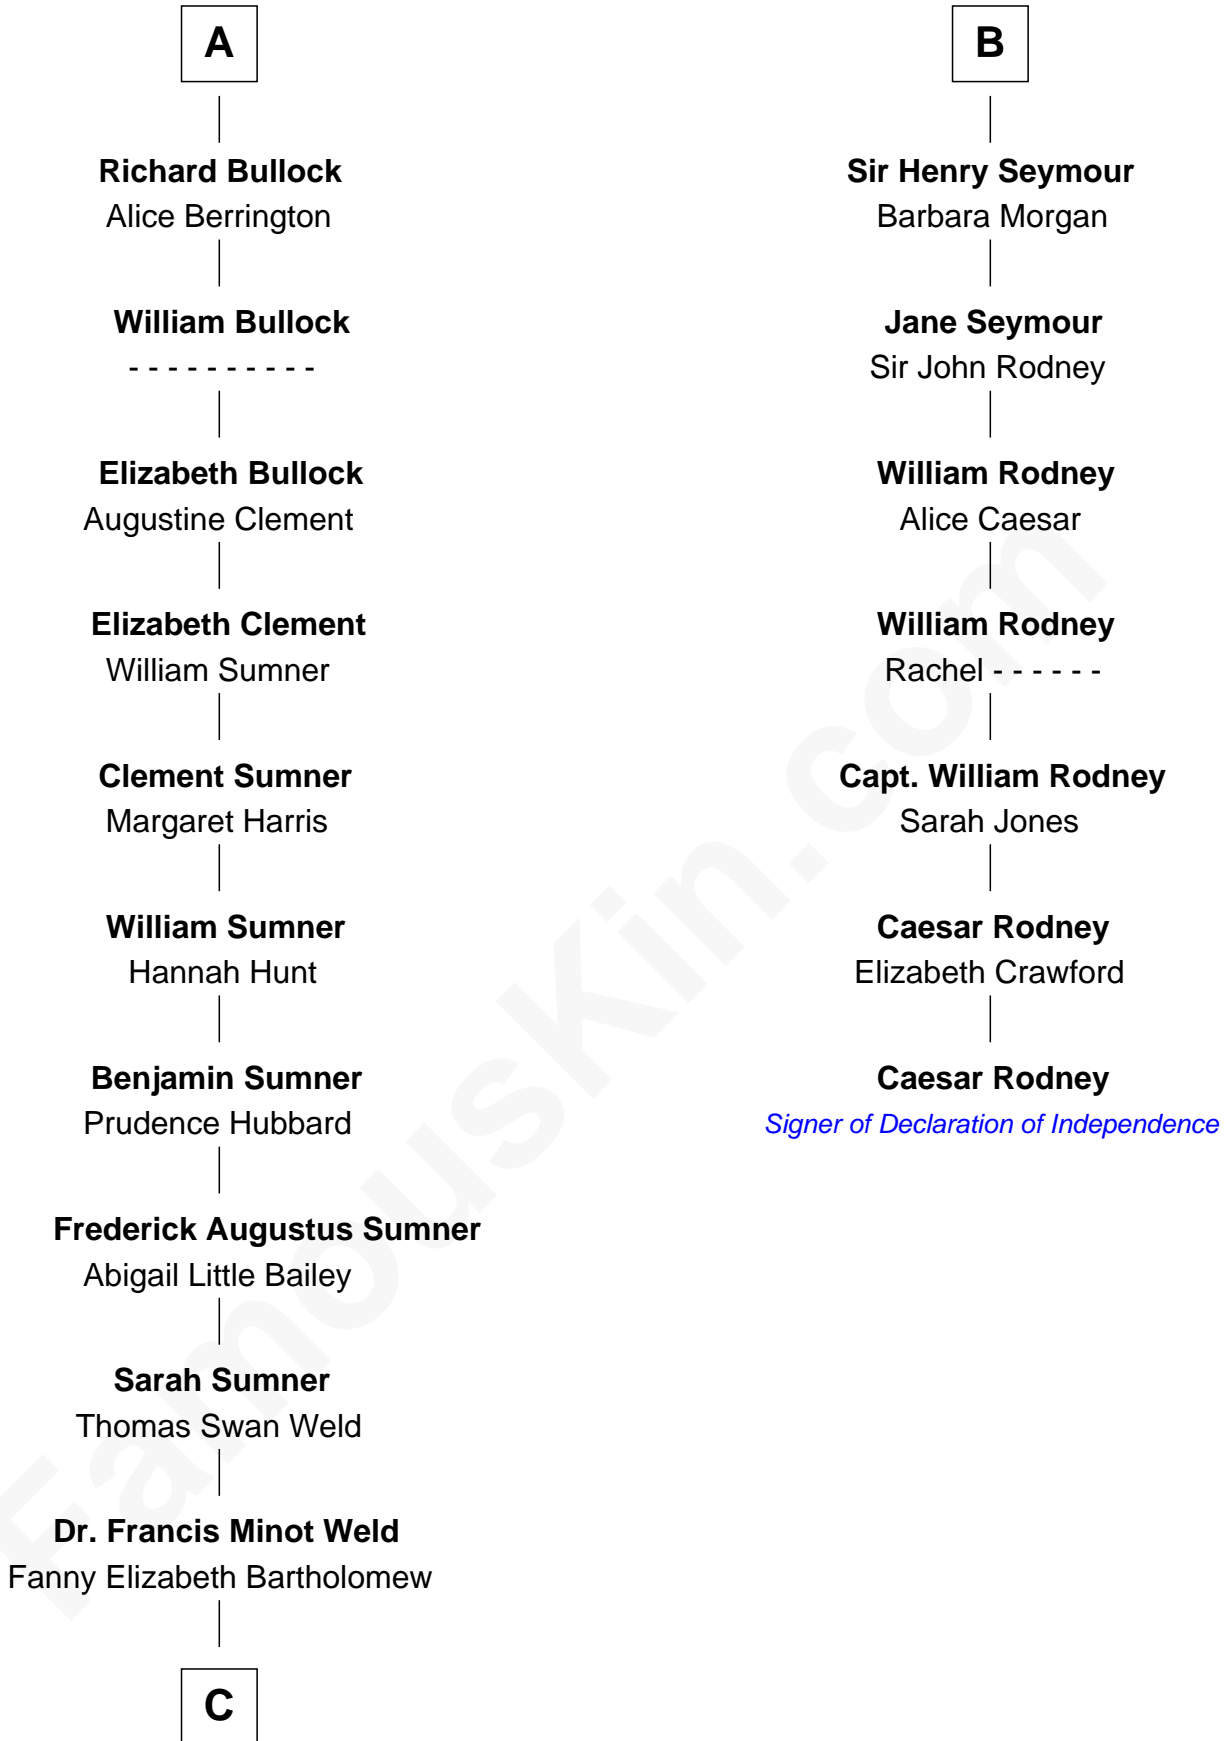

FamousKin.com

Relationship Chart of

Bill Weld

68th Governor of Massachusetts

13th cousin 6 times removed of

Caesar Rodney

Signer of the Declaration of Independence

C

—
Francis Minot Weld

Margaret Low White

—
David Weld

Mary Blake Nichols

—
Bill Weld

68th Governor of Massachusetts

FamousKin.com