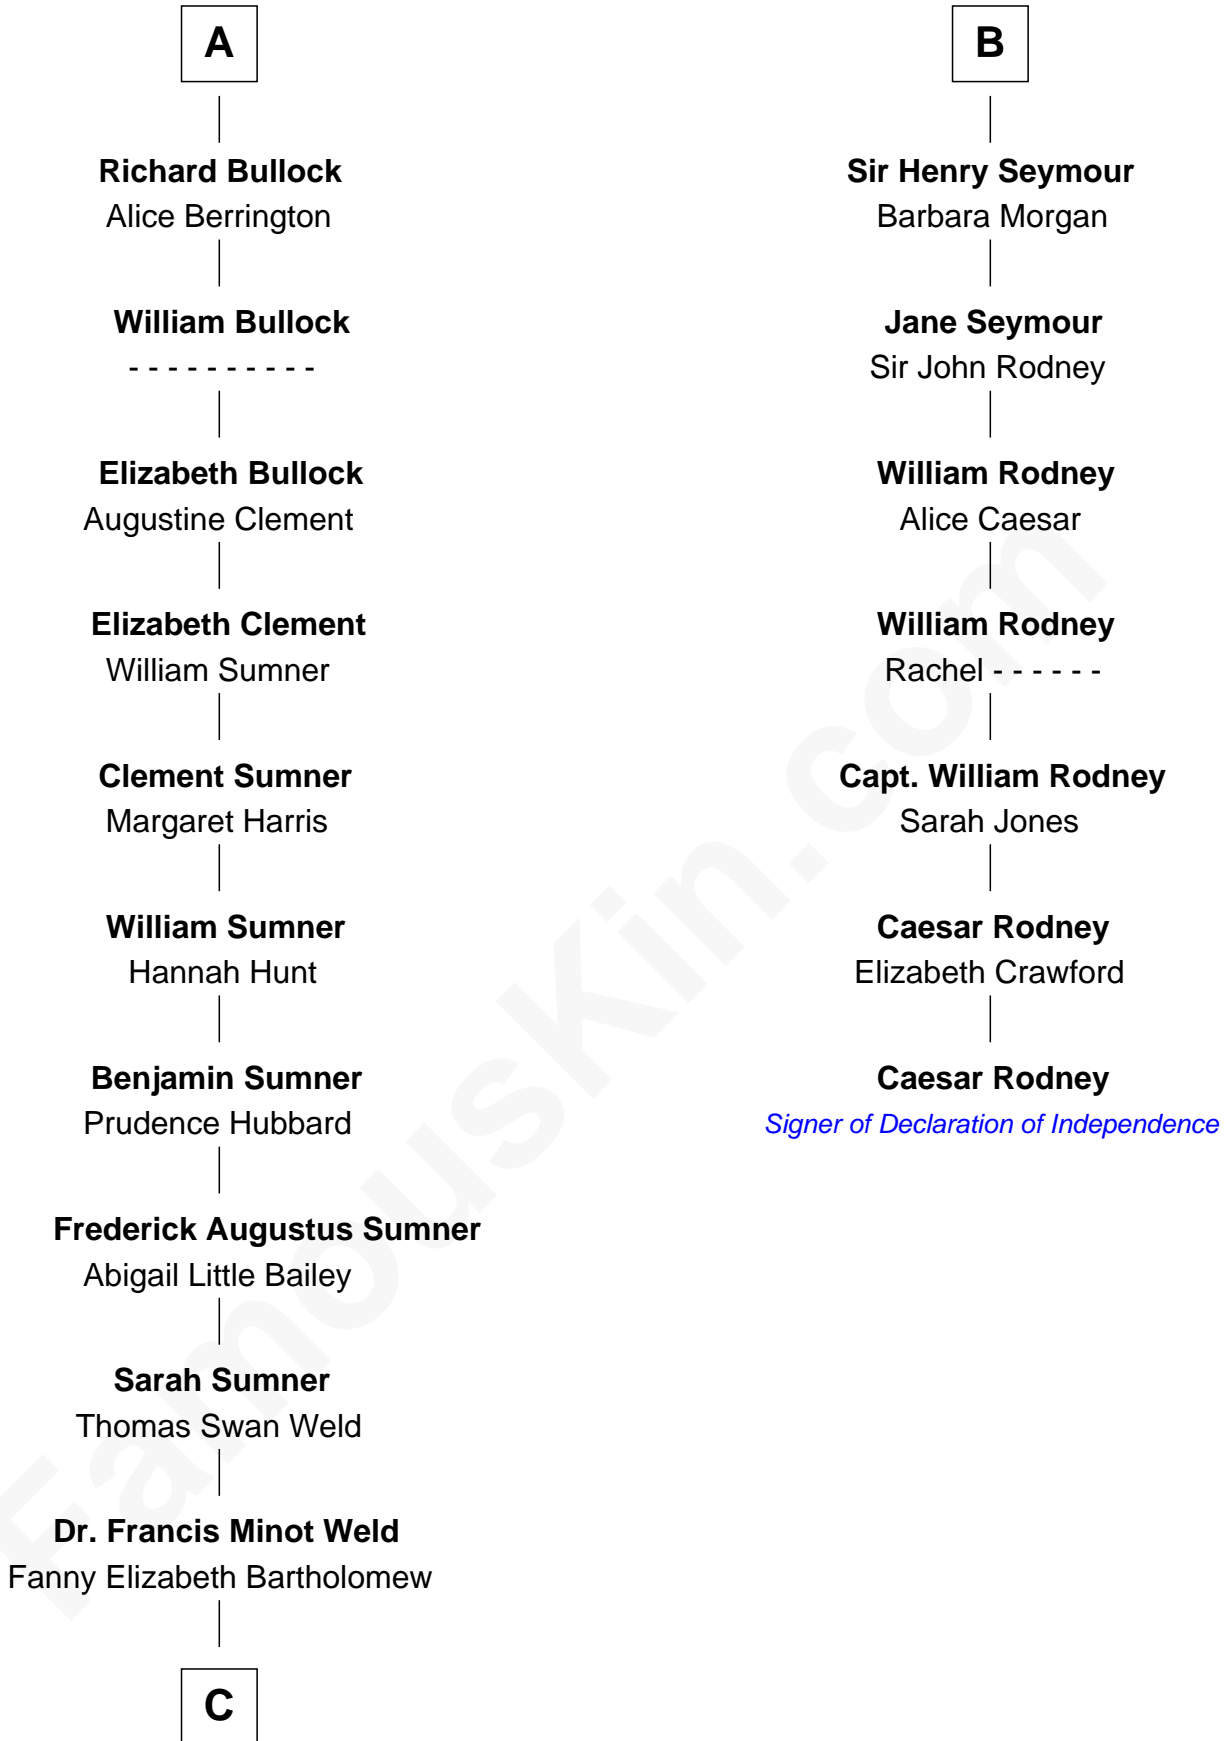

FamousKin.com

Relationship Chart of

Bill Weld

68th Governor of Massachusetts

13th cousin 6 times removed of

Caesar Rodney

Signer of the Declaration of Independence

C

—
Francis Minot Weld
Margaret Low White

—
David Weld
Mary Blake Nichols

—
Bill Weld
68th Governor of Massachusetts

FamousKin.com