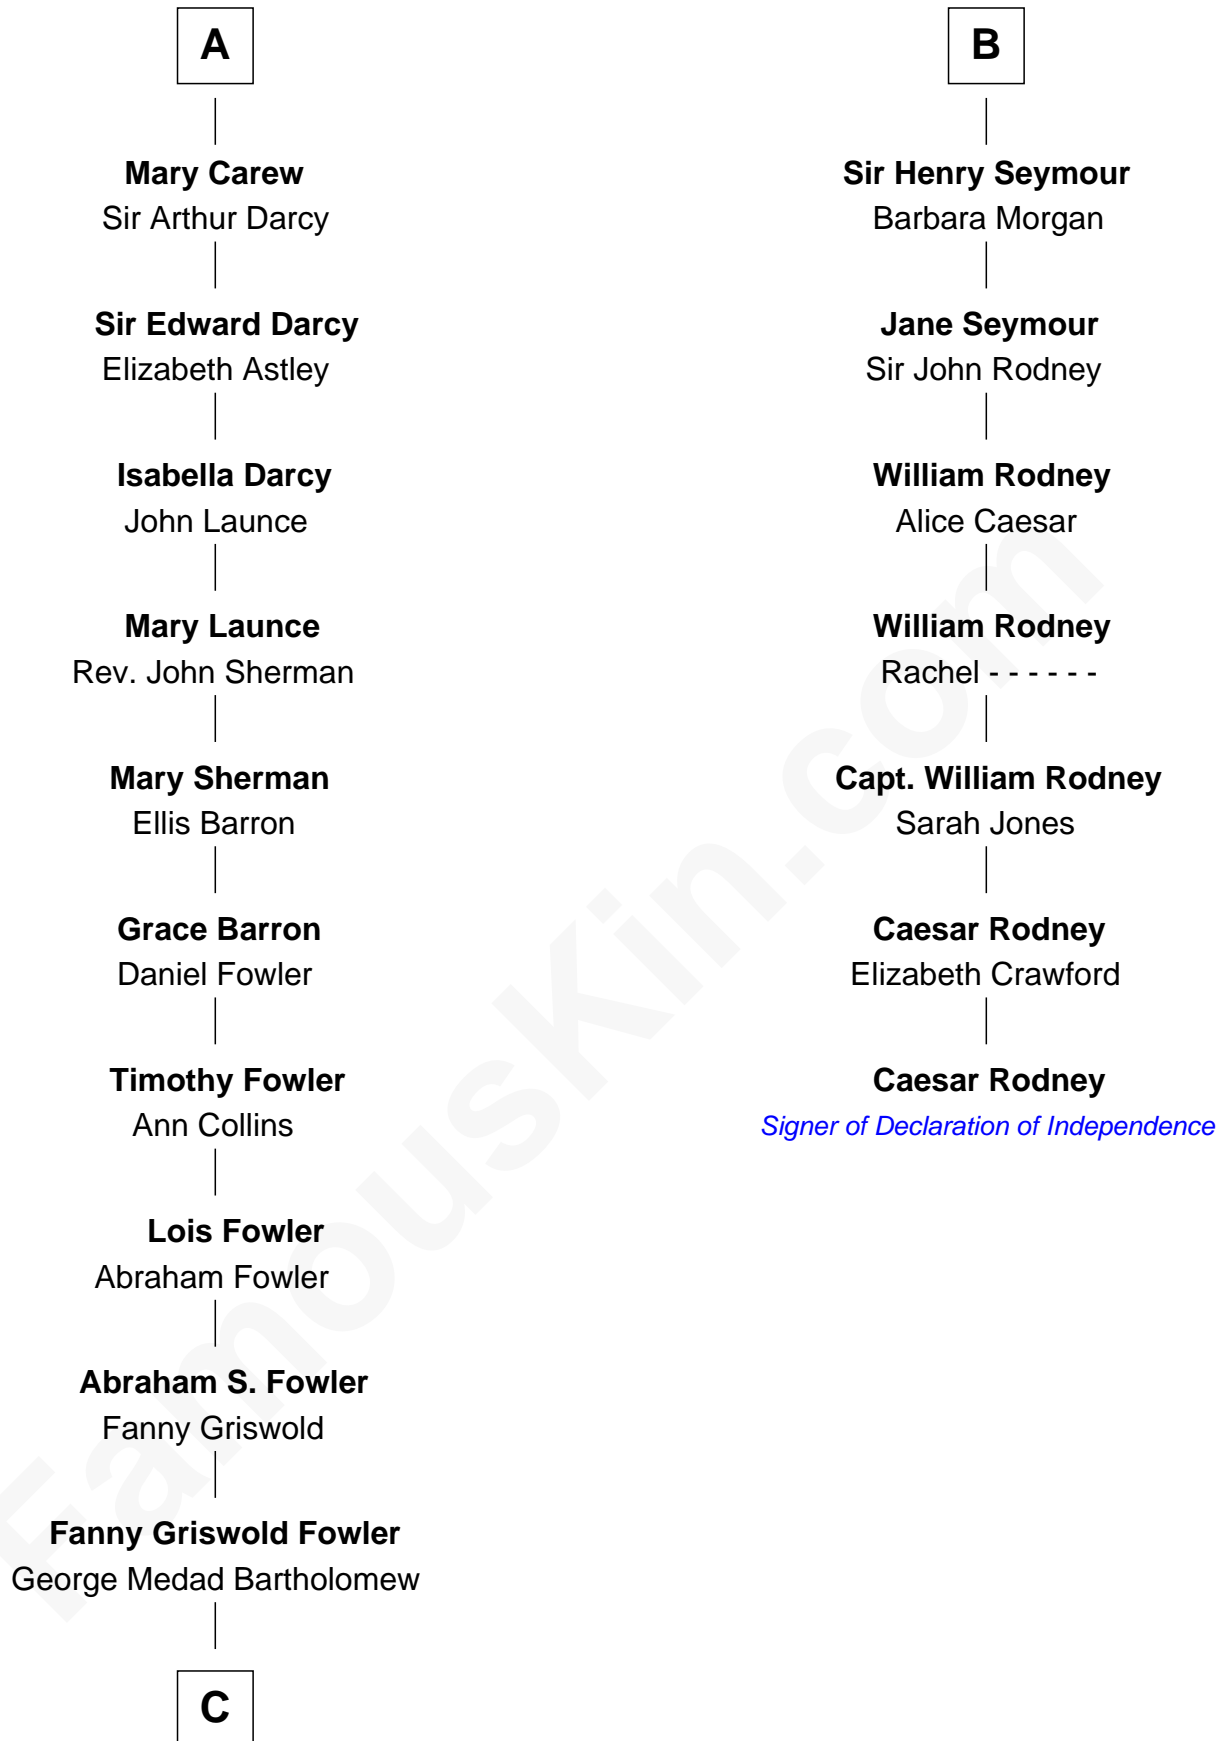

FamousKin.com

Relationship Chart of

Bill Weld

68th Governor of Massachusetts

13th cousin 7 times removed of

Caesar Rodney

Signer of the Declaration of Independence

C

Fanny Elizabeth Bartholomew

Dr. Francis Minot Weld

Francis Minot Weld

Margaret Low White

David Weld

Mary Blake Nichols

Bill Weld

68th Governor of Massachusetts