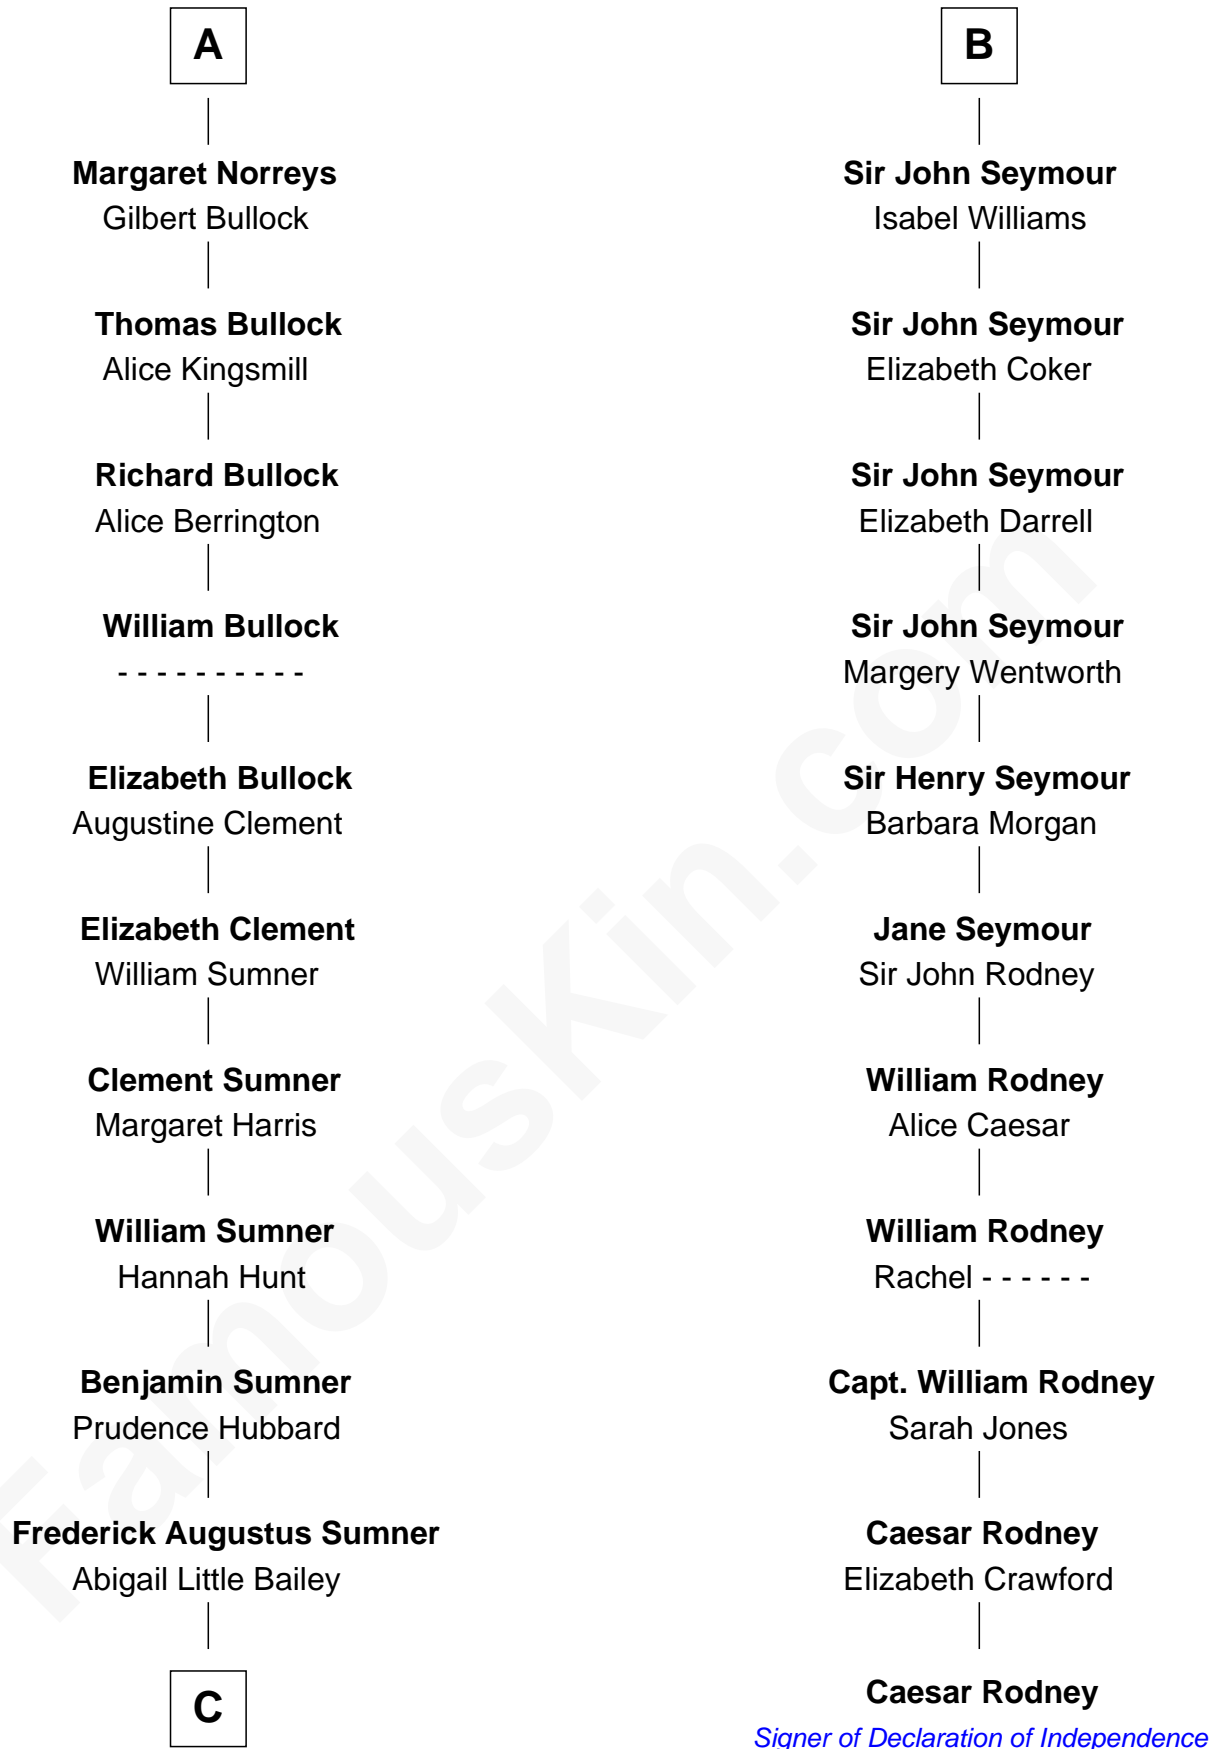

FamousKin.com

Relationship Chart of

Bill Weld

68th Governor of Massachusetts

17th cousin 4 times removed of

Caesar Rodney

Signer of the Declaration of Independence

C

Sarah Sumner
Thomas Swan Weld

Dr. Francis Minot Weld
Fanny Elizabeth Bartholomew

Francis Minot Weld
Margaret Low White

David Weld
Mary Blake Nichols

Bill Weld
68th Governor of Massachusetts

FamousKin.com